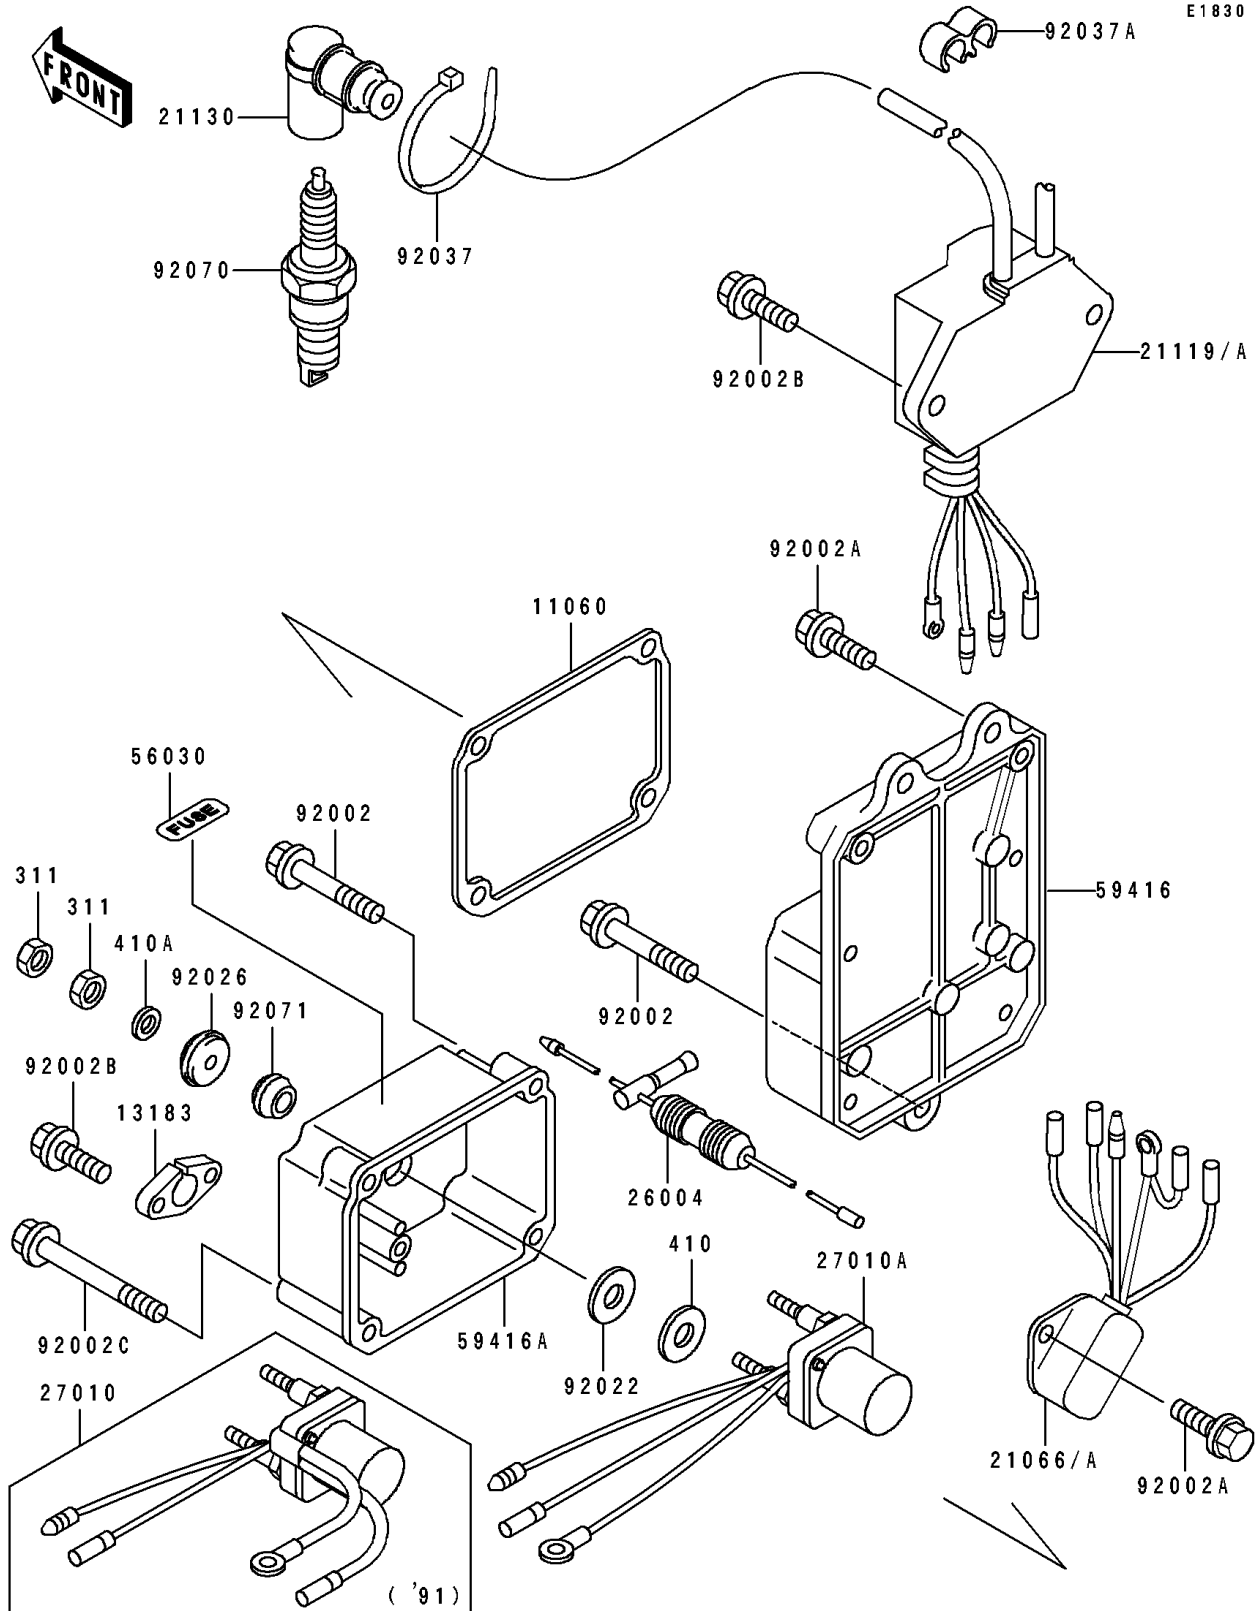

1991 JET SKI® 650 SX PARTS DIAGRAM

Ignition Coil

1991 JET SKI® 650 SX PARTS LIST

Ignition Coil

ITEM NAME	PART NUMBER	QUANTITY
GASKET,ELECTRIC CASE (Ref # 11060)	11060-3707	1
PLATE (Ref # 13183)	13183-3712	1
REGULATOR-VOLTAGE (Ref # 21066)	21066-3703	1
IGNITER (Ref # 21119)	21119-3711	1
CAP-SPARK PLUG (Ref # 21130)	21130-3706	1
SWITCH,STARTER RELAY (Ref # 27010)	27010-3705	1
CASE-ELECTRIC,RR (Ref # 59416)	59416-3707	1
CASE-ELECTRIC,FR (Ref # 59416A)	59416-3708	1
BOLT,6X40 (Ref # 92002)	92002-3716	1
BOLT,6X16 (Ref # 92002A)	92002-3728	1
BOLT,6X20 (Ref # 92002B)	92002-3755	1
BOLT,6X55 (Ref # 92002C)	92002-3772	1
WASHER (Ref # 92022)	92022-3035	1
SPACER (Ref # 92026)	92026-3703	1
CLAMP (Ref # 92037)	92037-1173	1
CLAMP,HOSE (Ref # 92037A)	92037-1603	1
PLUG-SPARK,BR7ES(NGK) (Ref # 92070)	92070-3701	1
GROMMET (Ref # 92071)	92071-3004	1
NUT-HEX,6MM (Ref # 311)	311R0600	1
WASHER-PLAIN-SMALL,10MM (Ref # 410)	410B1000	1
WASHER-PLAIN-SMALL,6MM (Ref # 410A)	410S0600	1