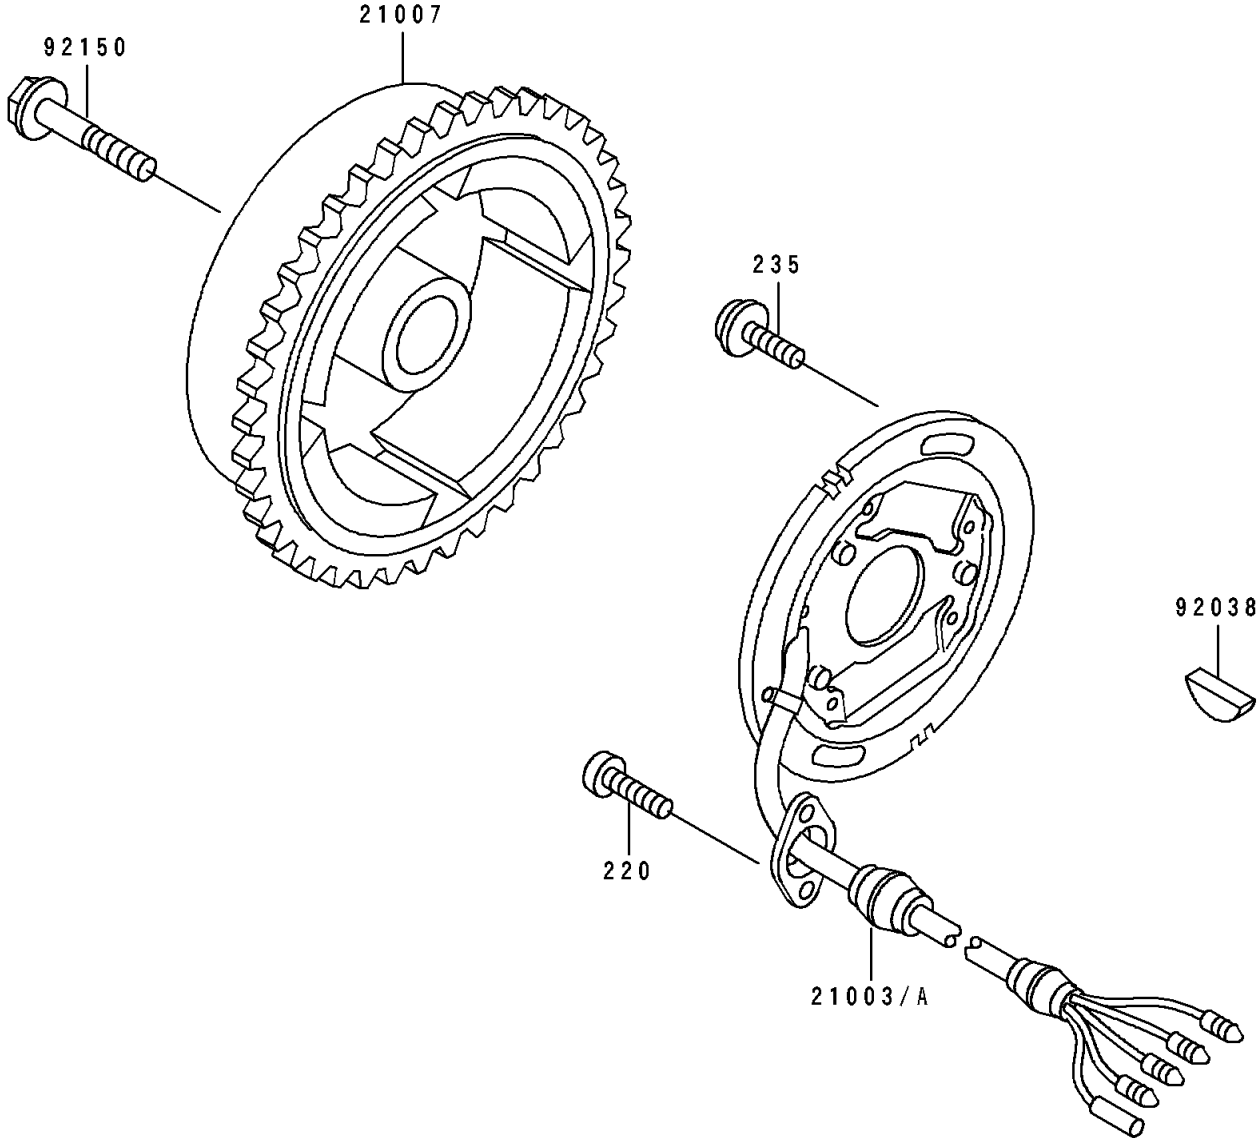

1991 JET SKI® 650 SX PARTS DIAGRAM

Generator

E1810

1991 JET SKI® 650 SX PARTS LIST

Generator

ITEM NAME	PART NUMBER	QUANTITY
STATOR (Ref # 21003)	21003-3708	1
ROTOR,MAGNETO (Ref # 21007)	21007-3709	1
KEY,WOODRUFF (Ref # 92038)	92038-001	1
BOLT (Ref # 92150)	92150-3806	1
SCREW-PAN-CROS (Ref # 220)	220B0512	1
SCREW-PAN-WP-CROS (Ref # 235)	235B0616	1