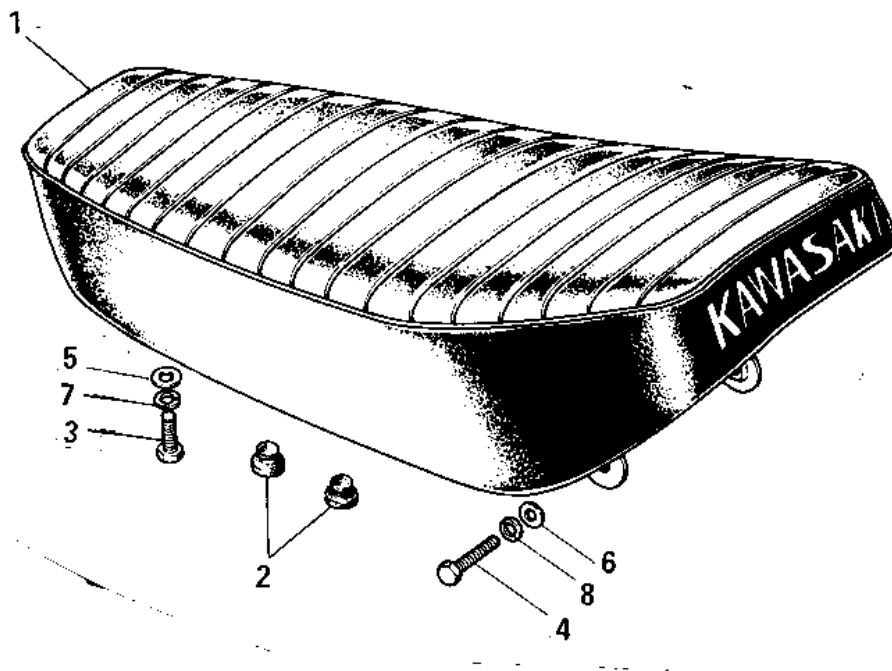

## 1972 PARTS DIAGRAM

SEAT

## 1972 PARTS LIST

SEAT

ITEM NAME	PART NUMBER	QUANTITY
SEAT (Ref # 1)	53002-022	1
DAMPER RUBB DUAL SEAT (Ref # 2)	92075-023	1
BOLT-UPSET,6X12 (Ref # 3)	112G0612	1
BOLT (Ref # 4)	92001-1578	1
WASHER PLAIN 6MM (Ref # 5)	410B0600	1
WASHER PLAIN 8MM (Ref # 6)	410B0800	1
WASHER SPRING 6MM (Ref # 7)	461F0600	1
WASHER SPRING 8MM (Ref # 8)	461F0800	1