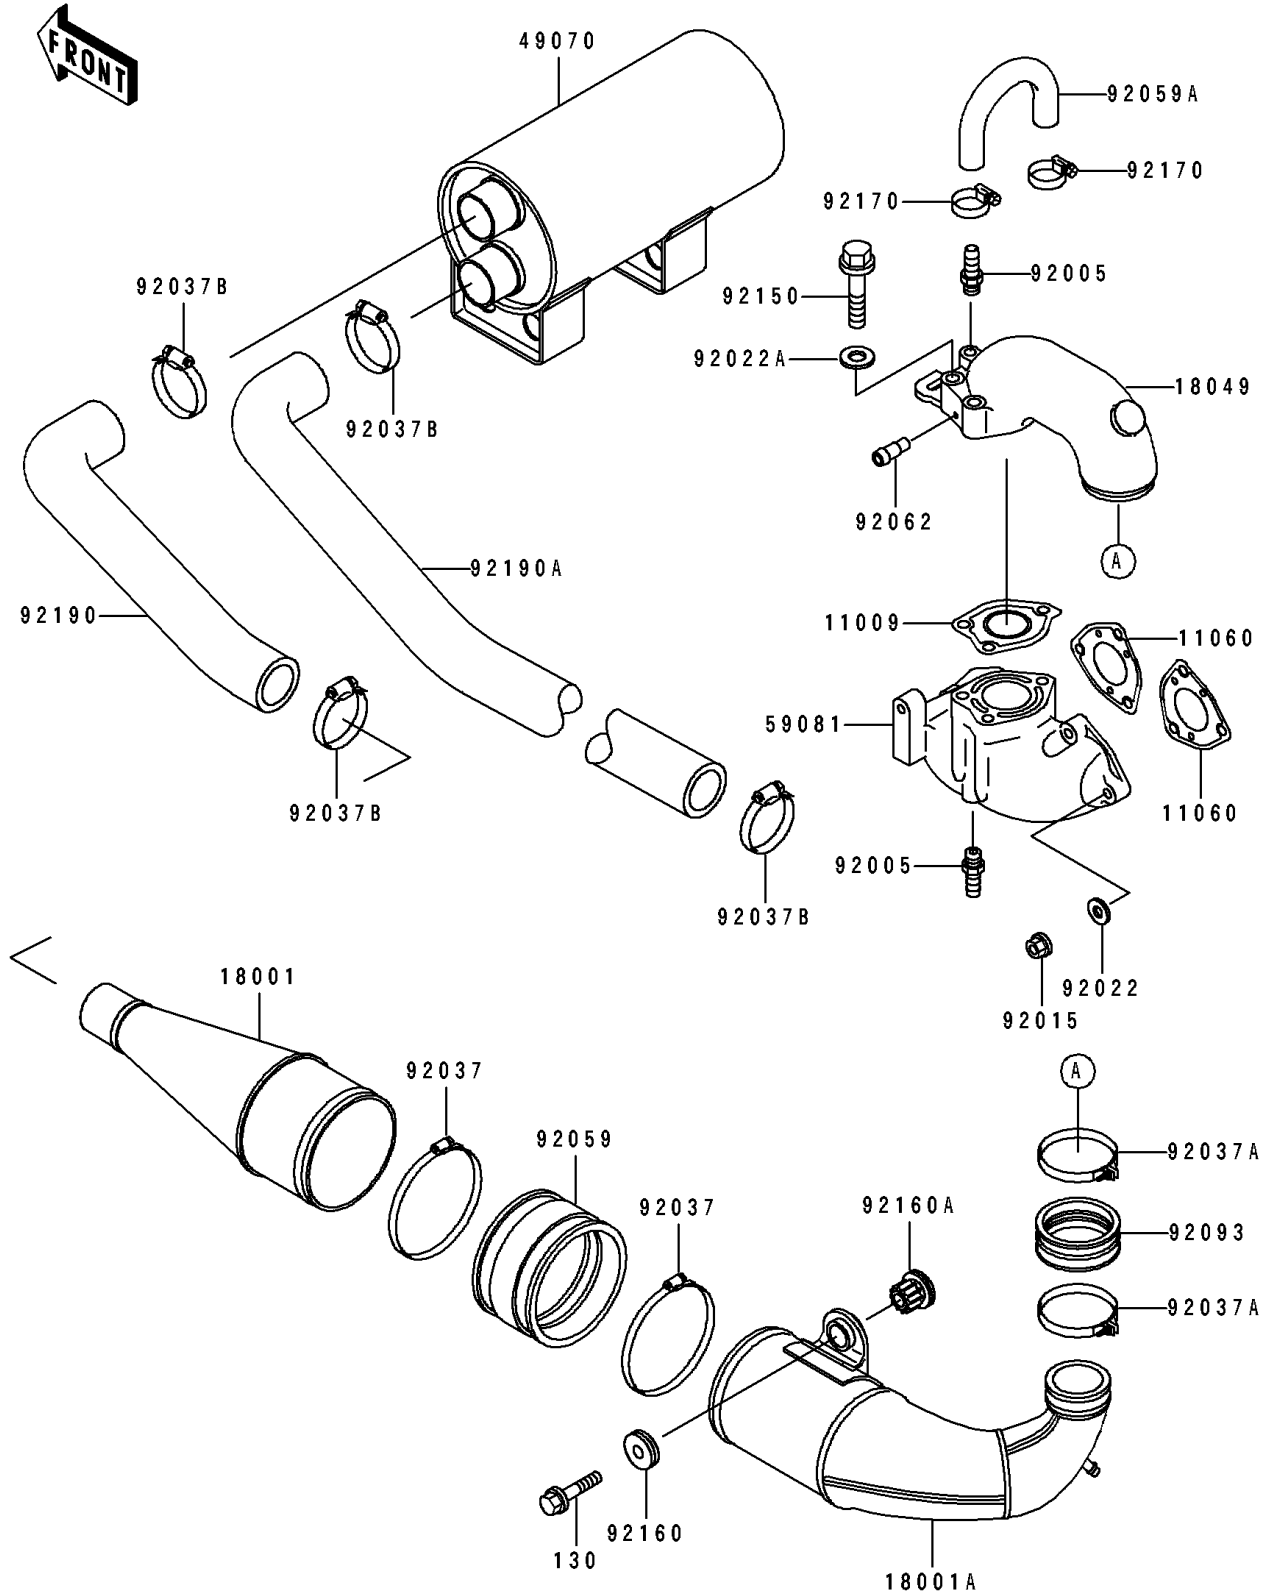

1991 JET SKI® 650 SX PARTS DIAGRAM

Muffler

E1140

1991 JET SKI® 650 SX PARTS LIST

Muffler

| ITEM NAME | PART NUMBER | QUANTITY |
|--|-------------|----------|
| GASKET,EXHAUST PIPE (Ref # 11009) | 11009-3752 | 1 |
| GASKET,EXHAUST PIPE (Ref # 11060) | 11060-3721 | 1 |
| MUFFLER,BODY (Ref # 18001) | 18001-3716 | 1 |
| MUFFLER (Ref # 18001A) | 18001-3720 | 1 |
| PIPE-EXHAUST (Ref # 18049) | 18049-3724 | 1 |
| MUFFLER-COMP (Ref # 49070) | 49070-3710 | 1 |
| MANIFOLD-EXHAUST (Ref # 59081) | 59081-3706 | 1 |
| FITTING,HOSE (Ref # 92005) | 92005-3001 | 1 |
| NUT,CAP,8MM (Ref # 92015) | 92015-1371 | 1 |
| WASHER,8.2X18X1.5 (Ref # 92022) | 92022-1964 | 1 |
| WASHER,10.2X20X1.5 (Ref # 92022A) | 92022-3742 | 1 |
| CLAMP,MAX120.7MM (Ref # 92037) | 92037-3733 | 1 |
| CLAMP,68MM (Ref # 92037A) | 92037-3740 | 1 |
| CLAMP (Ref # 92037B) | 92037-509 | 1 |
| TUBE,MUFFLER CONNECTING (Ref # 92059) | 92059-3767 | 1 |
| TUBE (Ref # 92059A) | 92059-3816 | 1 |
| NOZZLE (Ref # 92062) | 92062-3705 | 1 |
| SEAL (Ref # 92093) | 92093-3705 | 1 |
| BOLT,10X50 (Ref # 92150) | 92150-3723 | 1 |
| DAMPER,MUFFLER (Ref # 92160) | 92160-3701 | 1 |
| DAMPER,MUFFLER MOUNT (Ref # 92160A) | 92160-3702 | 1 |
| CLAMP (Ref # 92170) | 92170-3718 | 1 |
| TUBE,MUFFLER-WATER MUFFLER (Ref # 92190) | 92190-3731 | 1 |
| TUBE,WATER MUFFLER-HULL (Ref # 92190A) | 92190-3732 | 1 |
| BOLT-FLANGED (Ref # 130) | 130Z0845 | 1 |