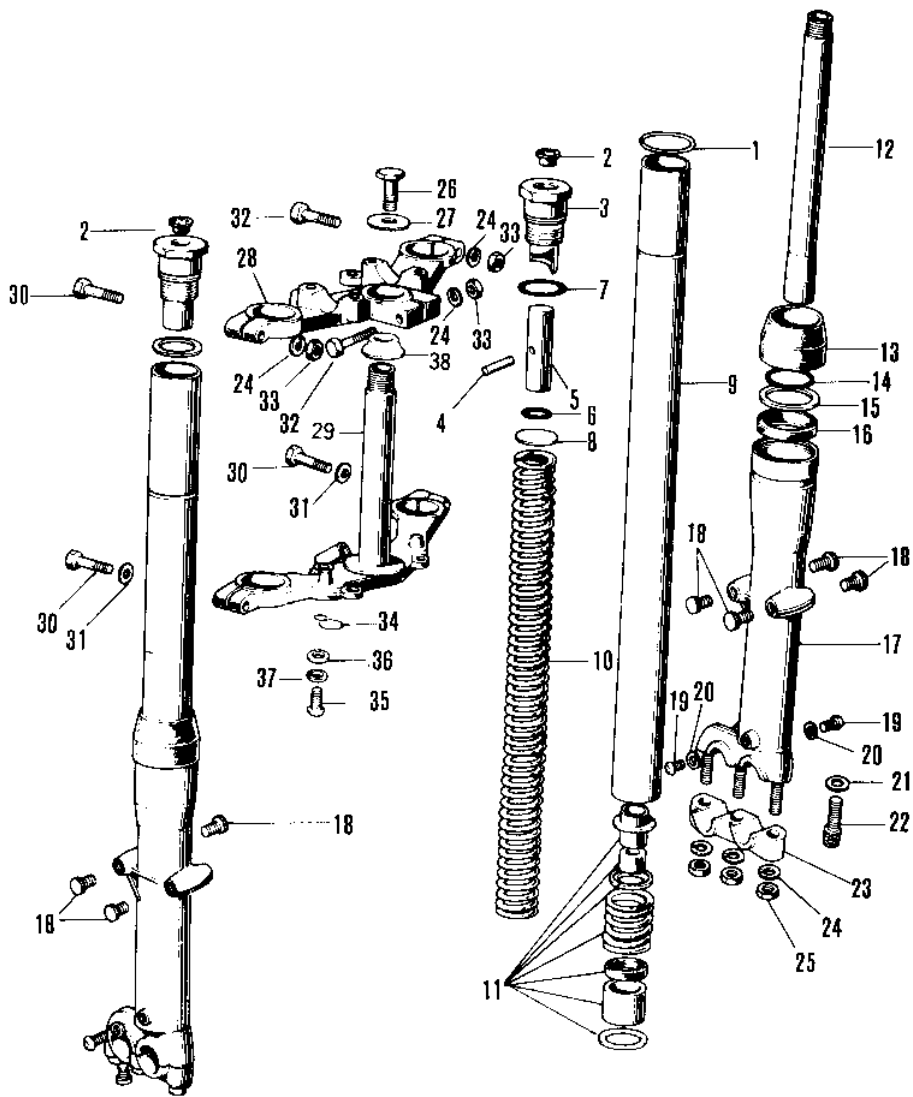

## 1972 PARTS DIAGRAM

FRONT FORK ('71 F81M)

## 1972 PARTS LIST

FRONT FORK ('71 F81M)

ITEM NAME	PART NUMBER	QUANTITY
FRONT FORK ASSY (Ref # 1~33)	44001-065	1
CIRCLIP (Ref # 1)	44044-009	1
BOLT-FORK TOP (Ref # 2~6)	44041-030	1
CAP CARB MOUNT HOLE (Ref # 2)	14039-001	1
'O' RING FORK TOP (Ref # 7)	44046-015	1
WASHER-FORK SPRG SEAT (Ref # 8)	44029-015	1
TUBE-FORK INNER (Ref # 9)	44013-022	1
SPRING-FORK (Ref # 10)	44026-028	1
CYLINDER-FORK (Ref # 11,12)	44022-003	1
DUST SHIELD (Ref # 13)	44010-014	1
CIRCLIP OIL SEAL FIT (Ref # 14)	44044-005	1
WASHER OIL SEAL FIT (Ref # 15)	44043-023	1
OIL SEAL,FORK (Ref # 16)	44009-020	1
TUBE OUTER (Ref # 17)	44005-030	1
CAP (Ref # 18)	44062-002	1
SCREW PAN HEAD 4X8 (Ref # 19)	220B0408	1
GASKET FORK DRAIN PLG (Ref # 20)	44045-002	1
GASKET FORK CYL BOLT (Ref # 21)	44045-030	1
BOLT FORK CYLINDER (Ref # 22)	44041-027	1
HOLDER-FRONT AXLE (Ref # 23)	44063-001	1
WASHER SPRING 8MM (Ref # 24)	461F0800	1
NUT,8MM (Ref # 25)	311B0800	2
BOLT STRNG STEM HEAD (Ref # 26)	44041-007	1
WASHER STRNG STEM HD (Ref # 27)	44043-016	1
HEAD-STEERING STEM (Ref # 28)	44039-032	1
STEM-STEERING (Ref # 29)	44037-032	1
BOLT HEX HEAD 12X40 (Ref # 30)	113B1240	1
WASHER SPRING 12MM (Ref # 31)	461F1200	1
BOLT (Ref # 32)	92001-1578	1

## 1972 PARTS LIST

FRONT FORK ('71 F81M)

ITEM NAME	PART NUMBER	QUANTITY
CLAMP-CABLE (Ref # 34)	92037-046	1
SCREW PAN HEAD 6X14 (Ref # 35)	220B0614	1
WASHER PLAIN 6MM (Ref # 36)	410B0600	1
WASHER SPRING 6MM (Ref # 37)	461F0600	1
CONE STERNG BERG LOW (Ref # 38)	92047-010	1