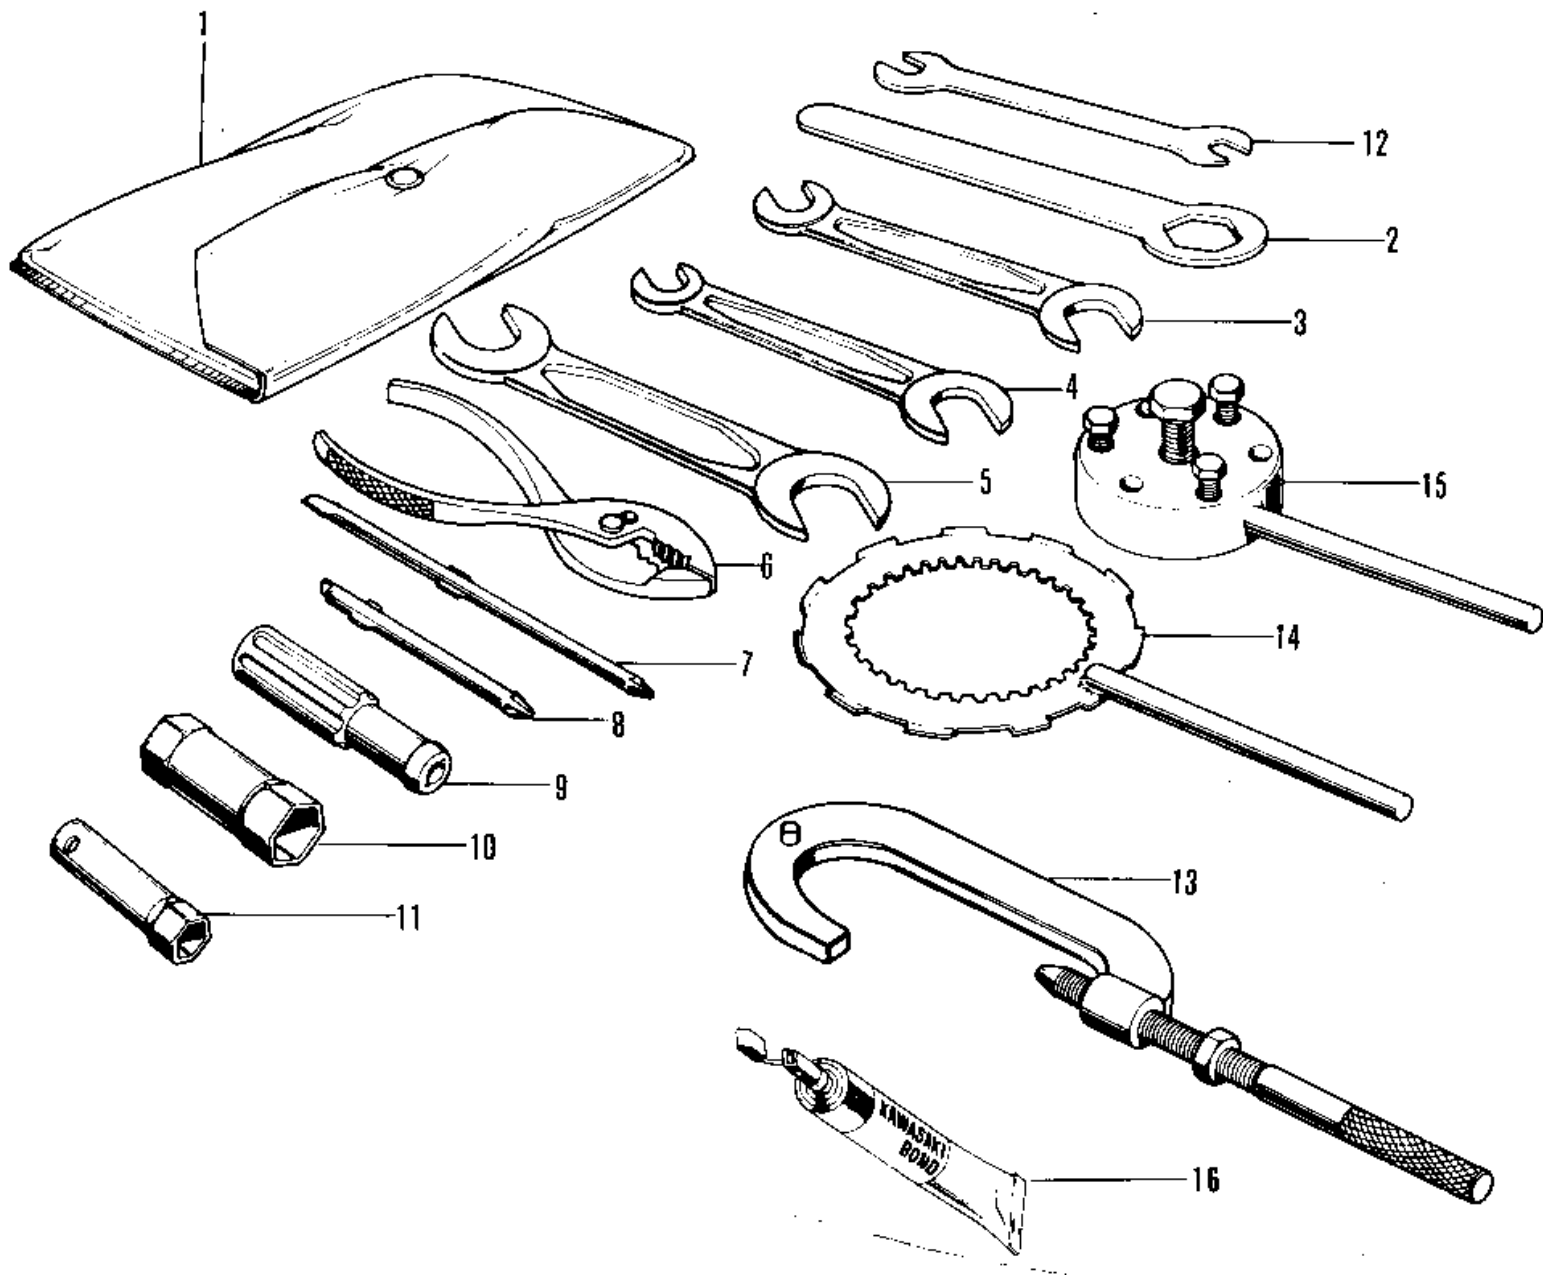

## 1972 PARTS DIAGRAM

OWNER TOOLS/SPECIAL SERVICE TOOLS ('71-')

## 1972 PARTS LIST

OWNER TOOLS/SPECIAL SERVICE TOOLS ('71-'

ITEM NAME	PART NUMBER	QUANTITY
UNAVAILABLE IN PRICE BOOK (Ref # 1-12)	56007-020	1
BAG,TOOL (Ref # 1)	56008-008	1
92110-1150 (Canada) (Ref # 2)	92109-003	1
UNAVAILABLE IN PRICE BOOK (Ref # 3)	960B1013	1
*** N.L.A.*** (Canada) (Ref # 4)	960B1014	1
*** N.L.A.*** (Canada) (Ref # 5)	960B1719	1
92112-003 (Canada) (Ref # 6)	92112-001	1
TOOL-DRIVER (Ref # 7)	92107-1052	1
SCREW DRIVER #3 PHLIP (Ref # 8)	92107-005	1
92106-1001 (Canada) (Ref # 9)	92106-002	1
92110-012 (Canada) (Ref # 10)	92110-009	1
WRENCH BOX 10MM (Ref # 11)	92110-007	1
92108-011 (Canada) (Ref # 12)	92108-004	1
57001-1243 (Canada) (Ref # 13)	56019-040	1
57001-1243 (Canada) (Ref # 14)	56019-067	1
UNAVAILABLE IN PRICE BOOK (Ref # 15)	56019-068	1
LIQUID GASKET (Ref # 16)	92104-002	1