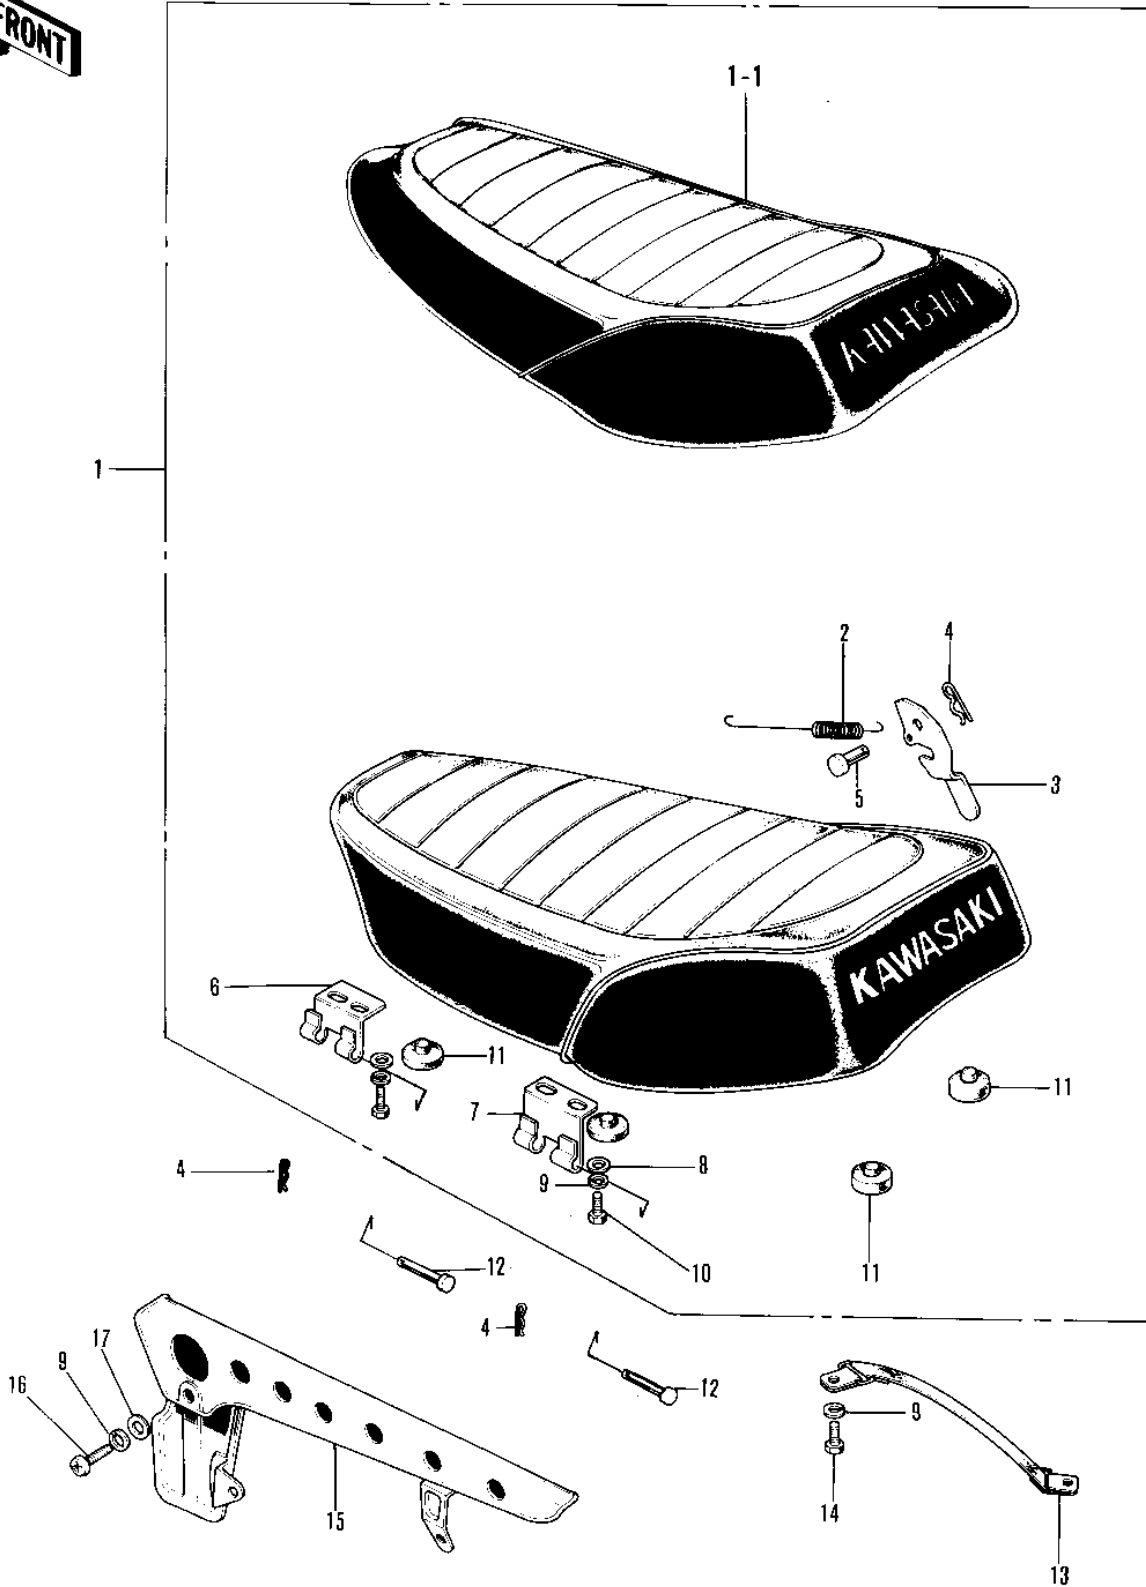

## 1972 PARTS DIAGRAM

SEAT/CHAIN COVER

### SEAT/CHAIN COVER

ITEM NAME	PART NUMBER	QUANTITY
SEAT ASSY-DUAL (Ref # 1)	53002-033	1
.COVER-DUAL SEAT (Ref # 1-1)	53003-003	1
.SPRING,HOOK (Ref # 2)	53012-013	2
.HOOK (Ref # 3)	53008-008	1
.COTTER PIN (Ref # 4)	92041-003	1
.PIN DUAL SEAT PIVOT (Ref # 5)	53011-001	1
.HINGE (Ref # 6)	53009-015	1
.HINGE (Ref # 7)	53009-016	1
.WASHER PLAIN 6MM (Ref # 8)	411B0600	1
.WASHER SPRING 6MM (Ref # 9)	461F0600	1
.BOLT-UPSET 6X14 (Ref # 10)	112B0614	1
.DAMPER RUBB DUAL SEAT (Ref # 11)	92075-023	1
PIN (Ref # 12)	53011-002	1
BAND-SEAT (Ref # 13)	92072-028	1
BOLT,6X10 (Ref # 14)	112G0610	1
CASE-CHAIN (Ref # 15)	36014-030-21	1
SCREW PAN HEAD 6X14 (Ref # 16)	220B0614	1
WASHER 6.5X20X1.6T (Ref # 17)	92022-125	1