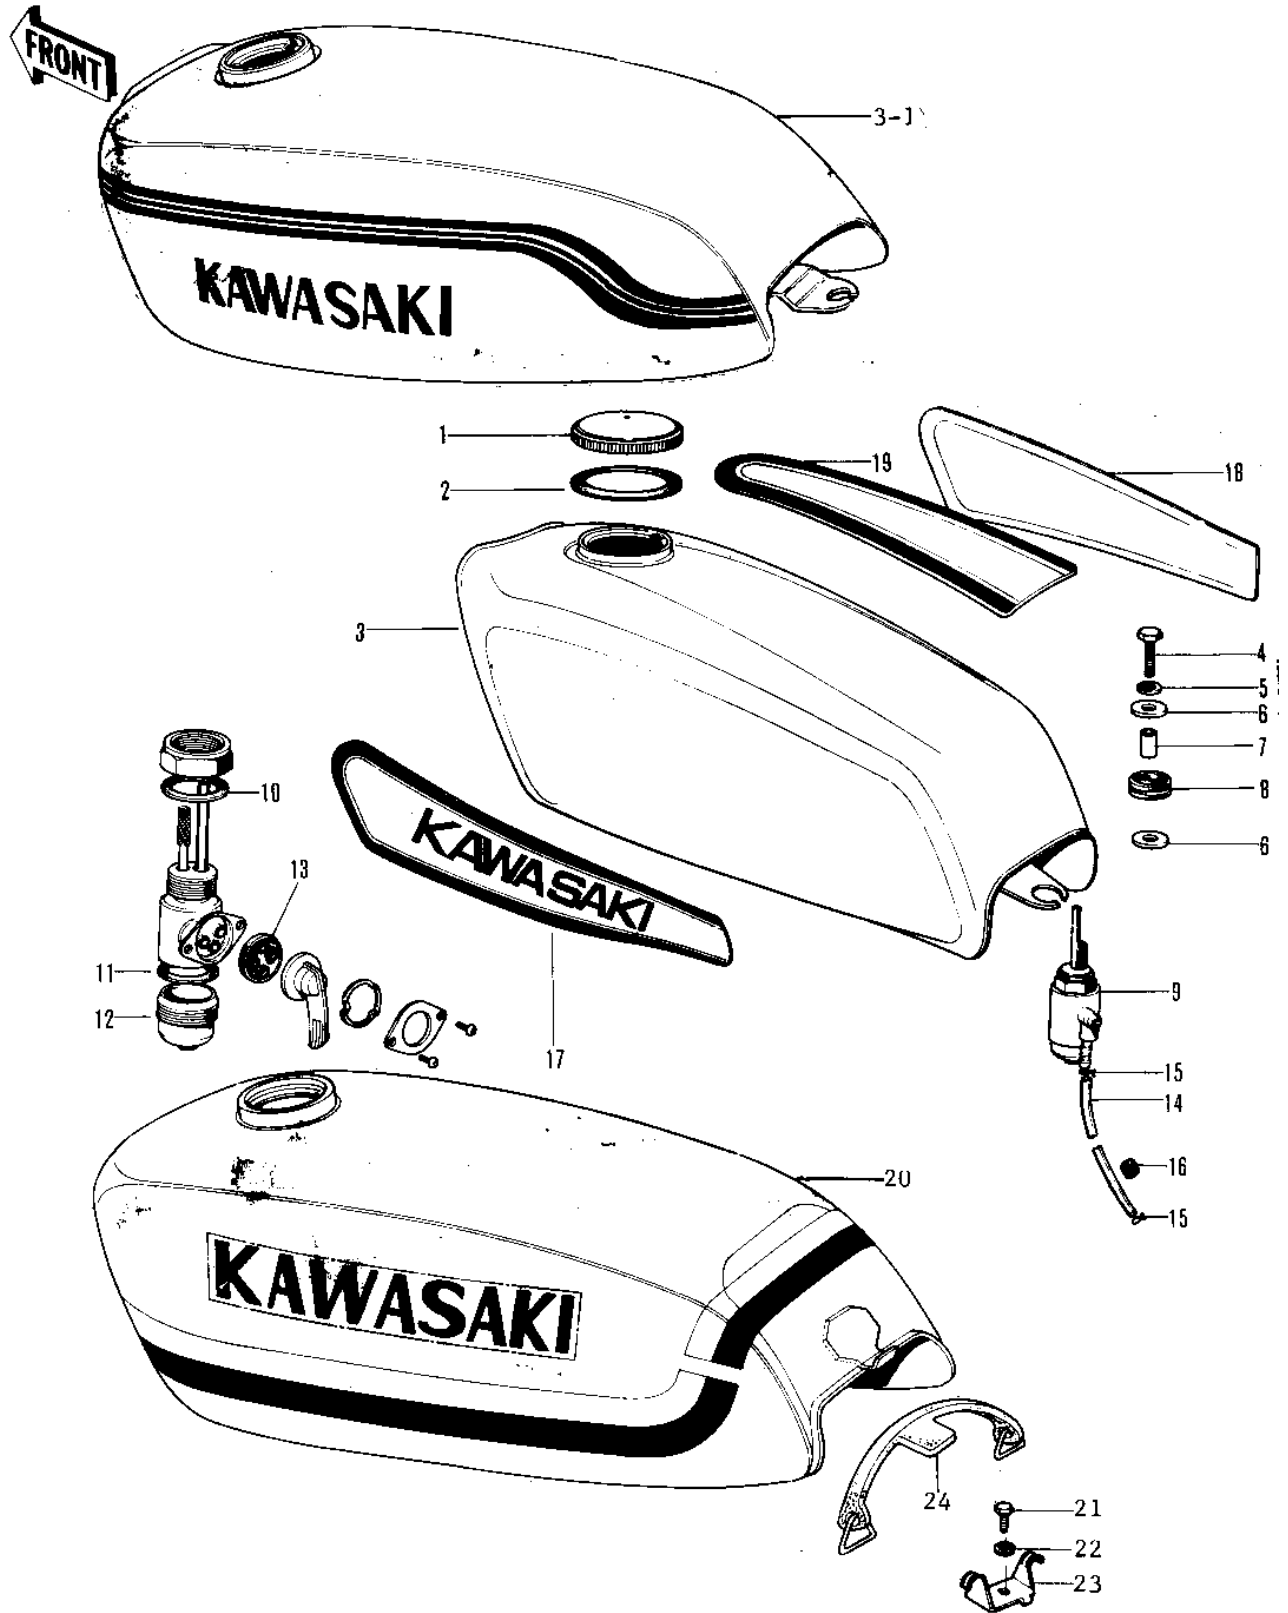

1972 PARTS DIAGRAM

FUEL TANK ('71-'72 F8/F8-A)

1972 PARTS LIST

FUEL TANK ('71-'72 F8/F8-A)

ITEM NAME	PART NUMBER	QUANTITY
CAP FUEL TANK (Ref # 1)	51049-008	1
GASKET-FUEL TANK CAP (Ref # 2)	51059-007	1
TANK-FUEL,ORANGE (Ref # 3)	51001-055-55	1
FUEL TANK-B.ORANGE (Ref # 3-1)	51001-055-72	1
BOLT,FLANGED,8X35 (Ref # 4)	92001-1577	1
WASHER SPRING 8MM (Ref # 5)	461F0800	2
WASHER,8X26X2.3 (Ref # 6)	92022-1564	1
SPACER FUEL TANK REAR (Ref # 7)	92027-034	1
DAMPER RUBB TANK REAR (Ref # 8)	92075-030	1
COCK ASSY,FUEL (Ref # 9)	51023-044	1
GASKET FUEL COCK JONT (Ref # 10)	51032-001	1
GASKET FUEL COCK CUP (Ref # 11)	51037-007	1
CUP FUEL COCK (Ref # 12)	51036-003	1
GASKET FUEL COCK LEV (Ref # 13)	92065-019	1
PIPE-OIL (Ref # 14)	92059-072	1
CLAMP FUEL PIPE (Ref # 15)	92037-010	1
GROMMET PIPE (Ref # 16)	92071-038	1
EMBLEM-L.H,PURPLE (Ref # 17)	56013-031-61	1
EMBLEM-R.H,PURPLE (Ref # 18)	56014-025-61	1
EMBLEM-CENTER,PURPLE (Ref # 19)	56027-038-61	1
TANK,FUEL,ORANGE (Ref # 20~24)	51002-010-72	1
BOLT-SMALL-UPSET,8X18 (Ref # 21)	115G0818	1
BRACKET,FUEL TANK (Ref # 23)	32052-046	1
BAND,FUEL TANK (Ref # 24)	92072-049	1