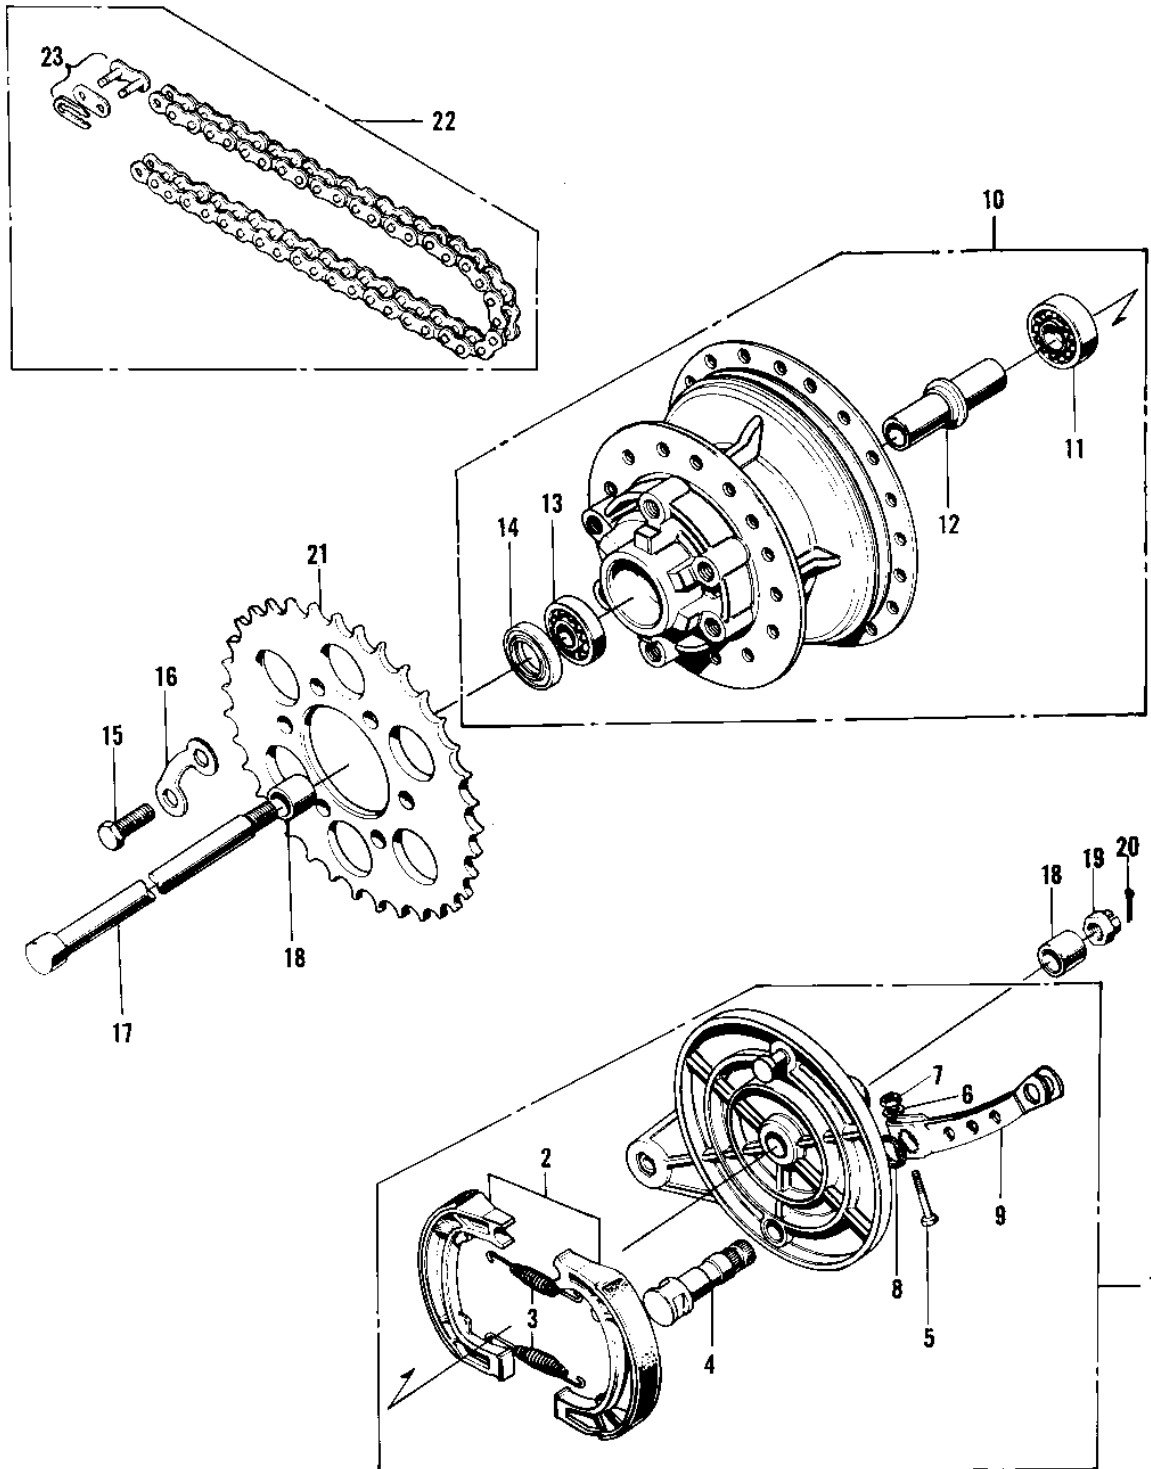

1972 PARTS DIAGRAM

REAR HUB/BRAKE/CHAIN ('71-'72 F8/F8-A)

1972 PARTS LIST

REAR HUB/BRAKE/CHAIN ('71-'72 F8/F8-A)

ITEM NAME	PART NUMBER	QUANTITY
PANEL-ASY,RR BRK,BLK (Ref # 1)	42006-016-21	2
.SHOE,BRAKE (Ref # 2)	42019-011	2
.SPRING-BRAKE SHOE (Ref # 3)	42020-004	1
.CAM SHAFT,REAR BRAKE (Ref # 4)	42026-021	2
.BOLT-UPSET,6X40 (Ref # 5)	112G0640	1
.WASHER PLAIN 6MM (Ref # 6)	410B0600	1
.NUT 6MM (Ref # 7)	311B0600	1
.DUST SHIELD BRAKE CAM (Ref # 8)	41051-001	1
.LEVER,REAR BRAKE CAM (Ref # 9)	42029-037	2
DRUM ASSY REAR BRAKE (Ref # 10)	42005-019	1
.BEARING BALL #6303Z (Ref # 11)	601B6303Z	1
.SPACER-RR HUB BEARING (Ref # 12)	42010-015	1
.BEARING BALL #6303 (Ref # 13)	601B6303	1
.OIL SEAL FRONT AXLE (Ref # 14)	654A254708	1
.BOLT-HEX HEAD,10X25 (Ref # 15)	92001-087	1
.WASHER LOCK (Ref # 16)	92088-007	1
AXLE-REAR (Ref # 17)	42031-030	2
COLLAR-REAR AXLE (Ref # 18)	42032-020	1
COLLAR-REAR AXLE (Ref # 18)	42032-031	1
NUT CASTLE 16M/M (Ref # 19)	42045-014	1
PIN-COTTER,4.0X35 (Ref # 20)	550D4035	1
REAR SPROCKET,45T (Ref # 21)	42041-088	1
REAR SPROCKET,45T (Ref # 21)	42041-113	1
RR SPROCKET 43T (OPT) (Ref # 21)	42041-089	1
REAR SPROCKET,43T (Ref # 21)	42041-112	1
RR SPROCKET 47T (OPT) (Ref # 21)	42041-090	1
REAR SPROCKET,47T (Ref # 21)	42041-114	1
UNAVAILABLE IN PRICE BOOK (Ref # 22)	695Z5296	1
CHAIN JOINT 525 (Ref # 23)	92058-006	1