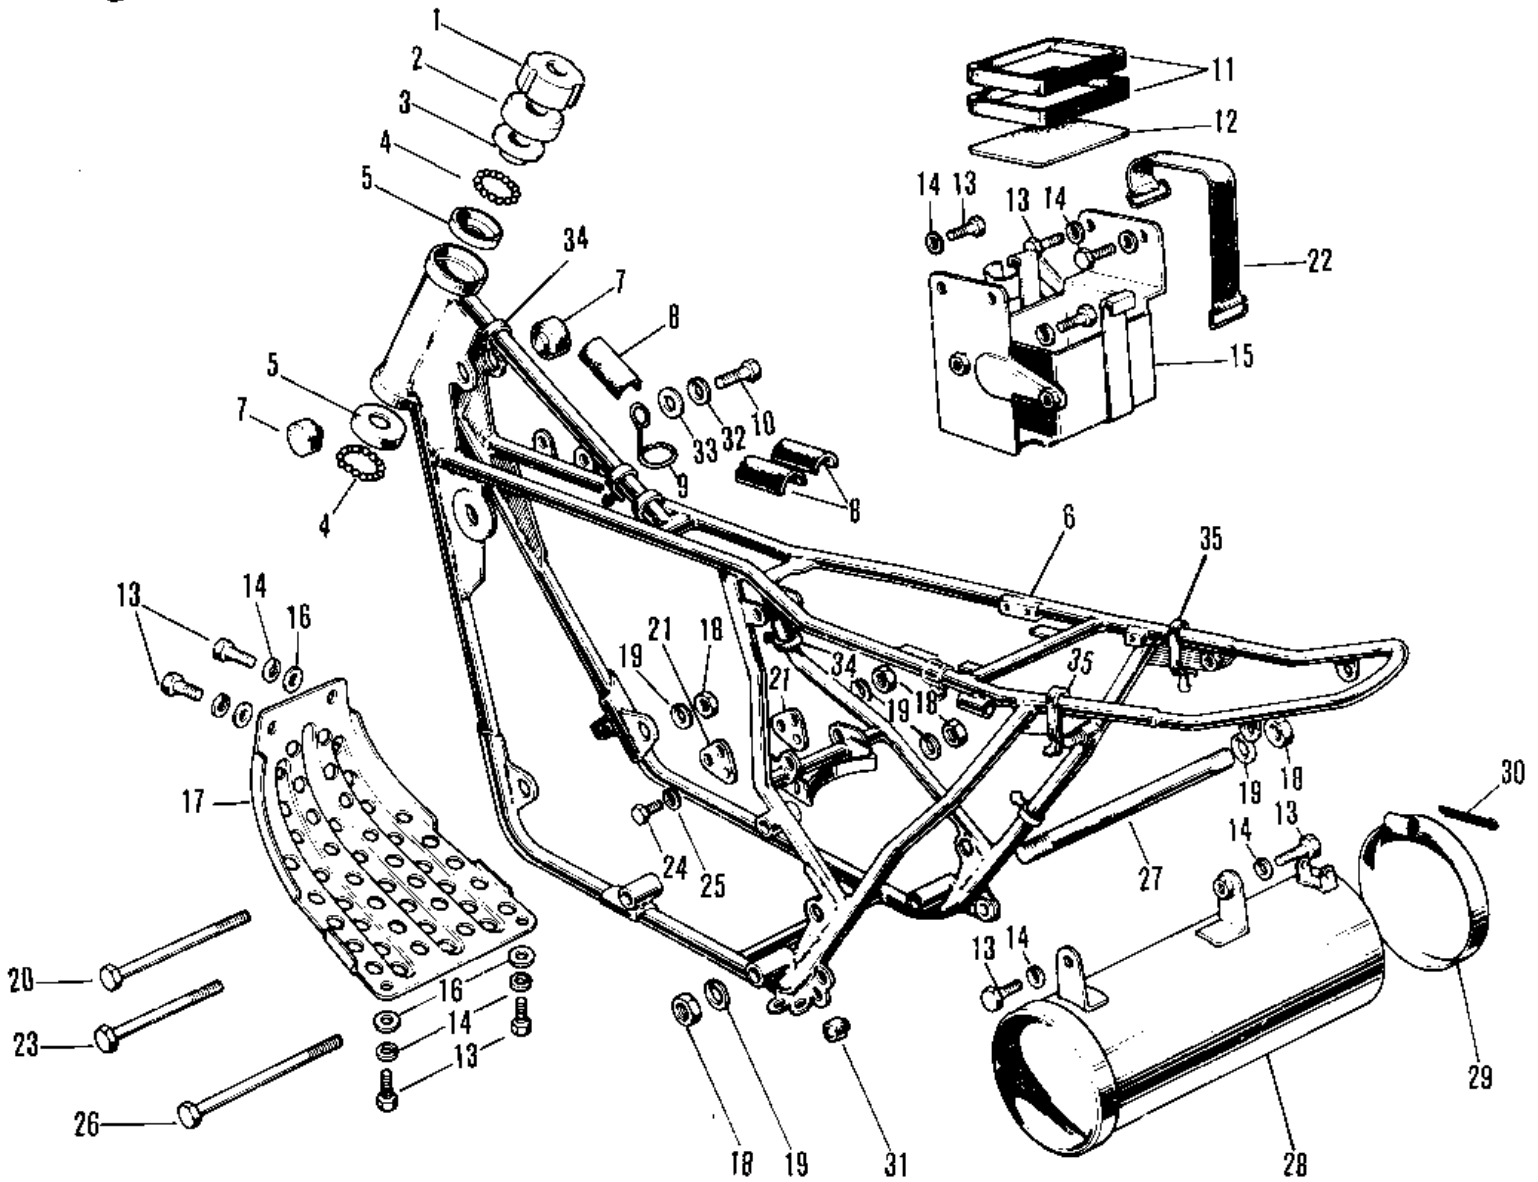

1972 PARTS DIAGRAM

FRAME/FRAME FITTINGS ('71-'72 F8/F8-A)

1972 PARTS LIST

FRAME/FRAME FITTINGS ('71-'72 F8/F8-A)

ITEM NAME	PART NUMBER	QUANTITY
NUT STEERING STEM LCK (Ref # 1)	92090-006	1
CAP STEERING STEM (Ref # 2)	46098-005	1
CONE STERNG BERG UPP (Ref # 3)	92047-003	1
BALL STEEL 1/4' (Ref # 4)	600A0800	1
RACE STEERING BEARING (Ref # 5)	92048-005	1
FRAME (Ref # 6)	32002-032	1
FRAME (Ref # 6)	32002-048	1
DAMPER RUBB FUEL TANK (Ref # 7)	92075-050	1
MAT FUEL TANK (Ref # 8)	51067-002	1
CLAMP (Ref # 9)	92037-108	1
BOLT,6X10 (Ref # 10)	112G0610	1
MAT-BATTERY (Ref # 11)	32103-018	1
MAT-BATTERY (Ref # 12)	32103-017	1
BOLT-UPSET,6X12 (Ref # 13)	112G0612	1
WASHER SPRING 6MM (Ref # 14)	461F0600	2
CASE-BATTERY (Ref # 15)	32097-018	1
WASHER 6.5X20X1.6T (Ref # 16)	92022-125	1
GUARD-ENGINE (Ref # 17)	55011-011	1
NUT-HEX-FINE (Ref # 18)	314B1200	1
WASHER SPRING 12MM (Ref # 19)	461F1200	1
BOLT-HEX HEAD,12X163 (Ref # 20)	113B12163A	1
PLATE-ENGINE MOUNT (Ref # 21)	32030-020	1
BAND TOOL (Ref # 22)	92072-012	1
BOLT-HEX HEAD,12X151 (Ref # 23)	113B12151A	1
BOLT,8X20 (Ref # 24)	115G0820	1
WASHER SPRING 8MM (Ref # 25)	461F0800	1
BOLT HEX HEAD 12X254 (Ref # 26)	113B12254A	1
STUD (Ref # 27)	92006-002	1
BOX-TOOL (Ref # 28)	32098-012	1

1972 PARTS LIST

FRAME/FRAME FITTINGS ('71-'72 F8/F8-A)

ITEM NAME	PART NUMBER	QUANTITY
BOX-TOOL (Ref # 28)	32098-014	1
CAP-TOOL CASE (Ref # 29)	32099-005	1
PIN COTTER 2.0X30 (Ref # 30)	550D2030	1
PLUG RUBBER (Ref # 31)	92074-005	1
WASHER PLAIN 6MM (Ref # 33)	410B0600	1
BAND RUBBER (Ref # 34)	92072-013	1
BAND RUBBER (Ref # 35)	92072-018	1