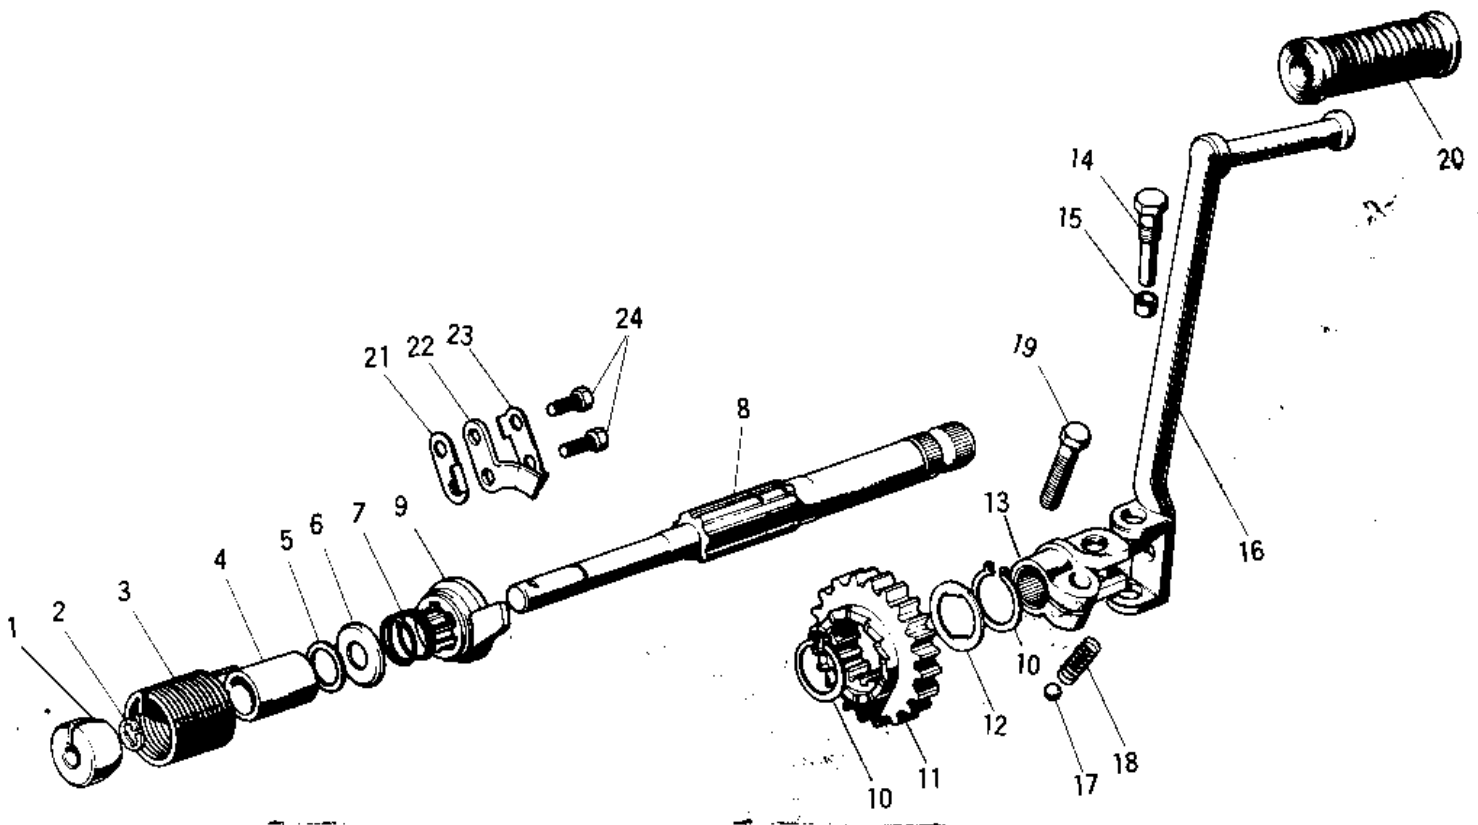

## 1972 PARTS DIAGRAM

KICKSTARTER MECHANISM (E/NO. 05979~)

## 1972 PARTS LIST

KICKSTARTER MECHANISM (E/NO. 05979~)

ITEM NAME	PART NUMBER	QUANTITY
GUIDE KICK SPRING (Ref # 1)	13070-001	1
CIRCLIP 10MM (Ref # 2)	482J0100	1
SPRING KICKSTARTER (Ref # 3)	92082-002	1
COLLAR (Ref # 4)	92027-126	1
SHIM-KICK SHAFT,0.3T (Ref # 5)	92022-149	1
SHIM-KICK SHAFT,0.5T (Ref # 5)	92022-150	1
SHIM-KICK SHAFT,0.7T (Ref # 5)	92022-151	1
HOLDER-KICK GEAR (Ref # 6)	13077-003	1
SPRING (Ref # 7)	92081-093	1
SHAFT-KICKSTARTER (Ref # 8)	13066-026	1
RATCHET (Ref # 9)	13078-004	1
CIRCLIP (Ref # 10)	92033-026	1
GEAR-KICKSTARTER (Ref # 11)	13068-022	1
WASHER-LOCK (Ref # 12)	92024-033	1
PEDAL-KICKSTARTER (Ref # 13~18)	13058-027	1
BOSS-KICK PEDAL (Ref # 13)	13061-008	1
BOLT-HEX HEAD,10MM (Ref # 14)	92001-085	1
COLLAR (Ref # 15)	92027-101	1
BALL STEEL 1/4' (Ref # 17)	600A0800	1
SPRING KICK PEDAL (Ref # 18)	92081-020	1
BOLT-HEX HEAD,10X25 (Ref # 19)	114B1025	1
RUBBER KICK PEDAL (Ref # 20)	13063-004	1
STOPPER-KICKSTARTER (Ref # 21)	13072-010	1
GUIDE-KICKSTARTER (Ref # 22)	13206-006	1
WASHER-KICK STOPPER (Ref # 23)	92031-006	1
BOLT-UPSET,6X16 (Ref # 24)	112G0616	1