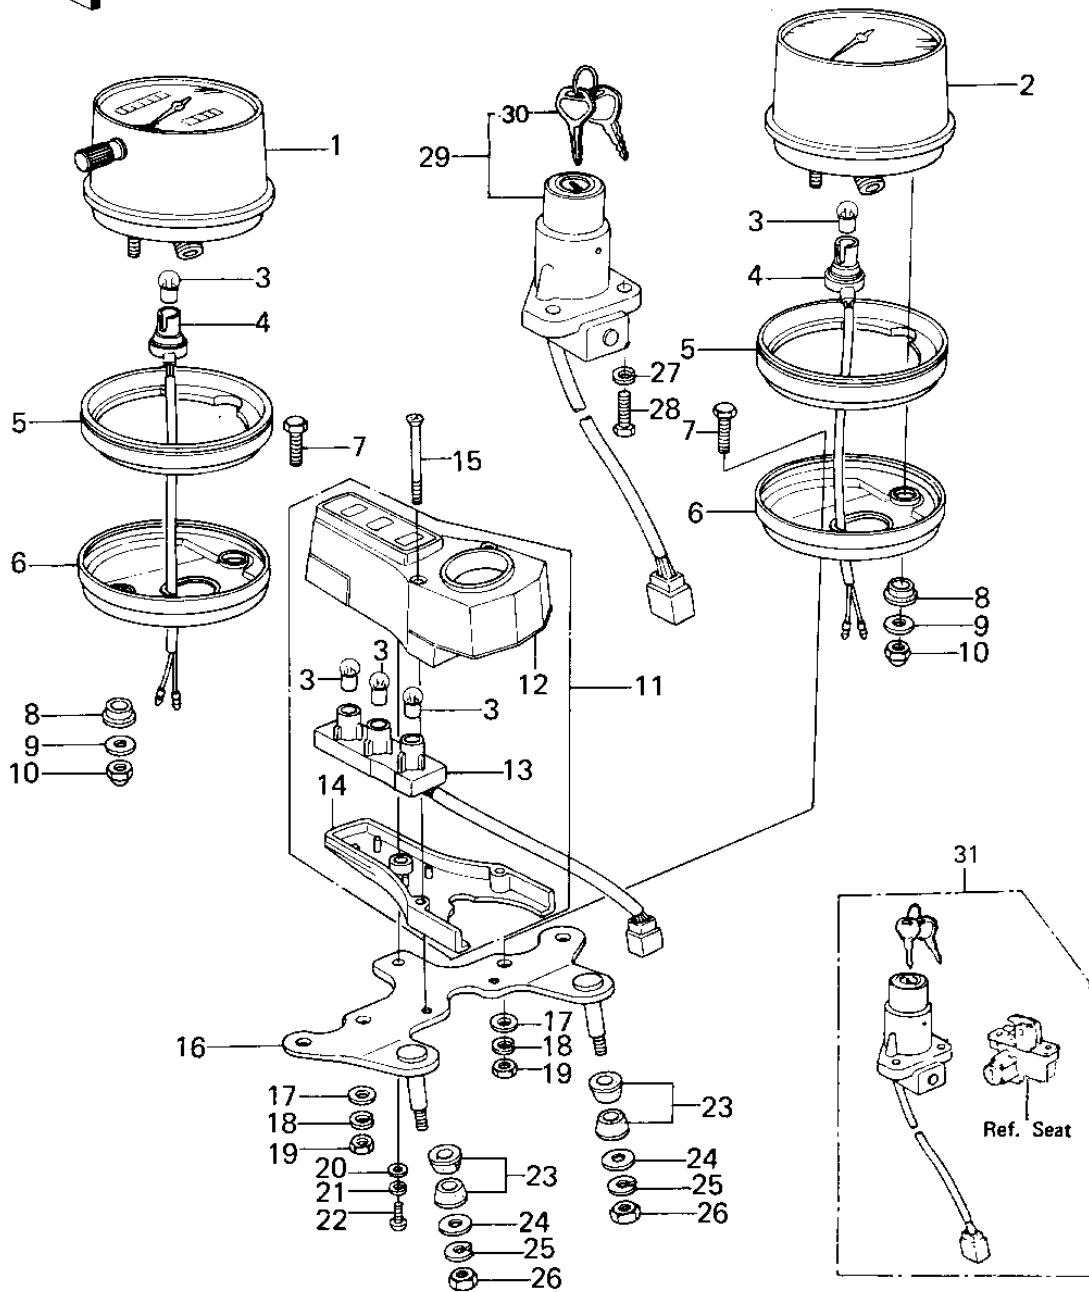

1978 KZ200 PARTS DIAGRAM

METERS/IGNITION SWITCH

1978 KZ200 PARTS LIST

METERS/IGNITION SWITCH

ITEM NAME	PART NUMBER	QUANTITY
SPEEDOMETER ASSY,MPH (Ref # 1)	25006-072	1
SPEEDOMETER ASSY,MPH (Ref # 1)	25005-1038	2
SPEEDOMETER ASSY,KPH (Canada) (Ref # 1)	25006-080	1
SPEEDOMETER ASSY,KPH (Canada) (Ref # 1)	25005-1025	1
TACHOMETER ASSY (Ref # 2)	25016-031	1
TACHOMETER ASSY (Ref # 2)	25015-1016	1
BULB 12V 3W (Ref # 3)	92069-018	1
SOCKET ASSY (Ref # 4)	25010-022	1
SHOCK DAMPER,SPEEDMET (Ref # 5)	25019-031	1
COVER,METER (Ref # 6)	25012-025	1
BOLT,HEX HEAD,6X14 (Ref # 7)	92003-204	1
DAMPER RUBBER-METER (Ref # 8)	25019-013	1
WASHER PLAIN 6MM (Ref # 9)	411B0600	2
NUT-CAP,5MM (Ref # 10)	322N0500	1
LAMP ASSY,PILOT (Ref # 11)	23016-022	1
COVER,INDICATOR LIGHT (Ref # 12)	25023-017	1
SOCKET ASSY,INDICATOR (Ref # 13)	25011-056	1
COVER,METER BRACKET (Ref # 14)	25024-008	1
SCREW,PAN HEAD (Ref # 15)	92012-005	1
BRACKET,METER (Ref # 16)	25008-051	1
WASHER-SPRING,6MM,BLA (Ref # 18)	461K0600	1
NUT (Ref # 19)	92015-078	1
WASHER PLAIN 4MM (Ref # 20)	410B0400	1
WASHER SPRING 4MM (Ref # 21)	461F0400	1
SCREW-PAN-CRSOSS,4X12 (Ref # 22)	220B0412	1
DAMPER RUBBER,METER (Ref # 23)	92075-248	1
WASHER 6.5X22X1.6T (Ref # 24)	92022-237	1
WASHER SPRING 6MM (Ref # 25)	461F0600	2
NUT 6MM (Ref # 26)	311B0600	1

1978 KZ200 PARTS LIST

METERS/IGNITION SWITCH

ITEM NAME	PART NUMBER	QUANTITY
BOLT-UPSET,6X16 (Ref # 28)	112G0616	1
SWITCH ASSY,IGNITION (Ref # 29)	27005-1031	2
KEY SET,#G01 (Ref # 30)	27008-1002-01	1
KEY SET,#G35 (Ref # 30)	27008-1002-35	1
KEY,BLANK (Ref # 30)	27008-1028	1
KEY,BLANK (Ref # 30)	27008-1029	1
KEY,BLANK (Ref # 30)	27008-1034	1
KEY,BLANK (Ref # 30)	27008-1035	1
LOCK SET,KZ200A2 (Ref # 31)	27004-5055	1