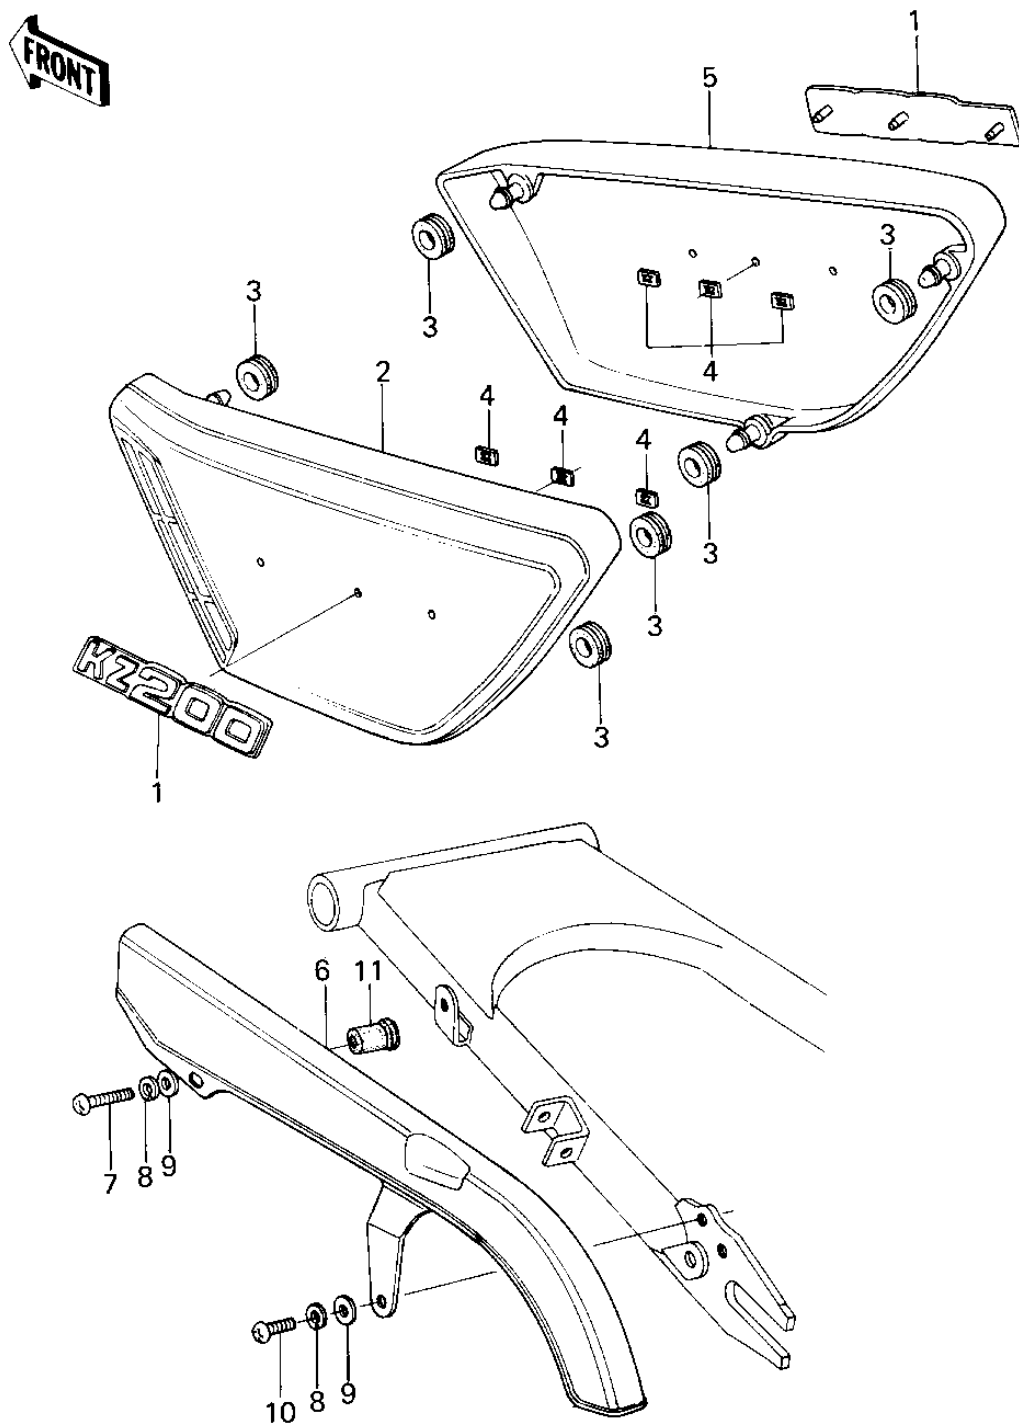

1978 KZ200 PARTS DIAGRAM

SIDE COVERS/CHAIN COVER

1978 KZ200 PARTS LIST

SIDE COVERS/CHAIN COVER

ITEM NAME	PART NUMBER	QUANTITY
EMBLEM,SIDE COVER (Ref # 1)	56018-264	1
EMBLEM,SIDE COVER (Ref # 1)	56018-1070	1
COVER, LH SIDE (Ref # 2)	36001-1047-4M	1
COVER-SIDE,LH.BROW (Ref # 2)	36001-1047-4Z	1
COVER,L.H SIDE,F.RED (Ref # 2)	36001-1047-B1	1
GROMMET (Ref # 3)	92071-056	1
NUT,LOCK,3MM (Ref # 4)	92018-005	1
COVER,R.H.SIDE C.BLUE (Ref # 5)	36001-1048-4M	1
COVER-SIDE (Ref # 5)	36001-1048-4Z	1
COVER,R.H SIDE,F.RED (Ref # 5)	36001-1048-B1	1
CASE-CHAIN (Ref # 6)	36014-070	1
SCREW PAN HEAD 6X50 (Ref # 7)	220B0650	1
WASHER SPRING 6MM (Ref # 8)	461F0600	1
WASHER PLAIN 6MM (Ref # 9)	411B0600	1
SCREW PAN HEAD 6X12 (Ref # 10)	220B0612	1
DAMPER,RUBBER (Ref # 11)	92075-1030	1