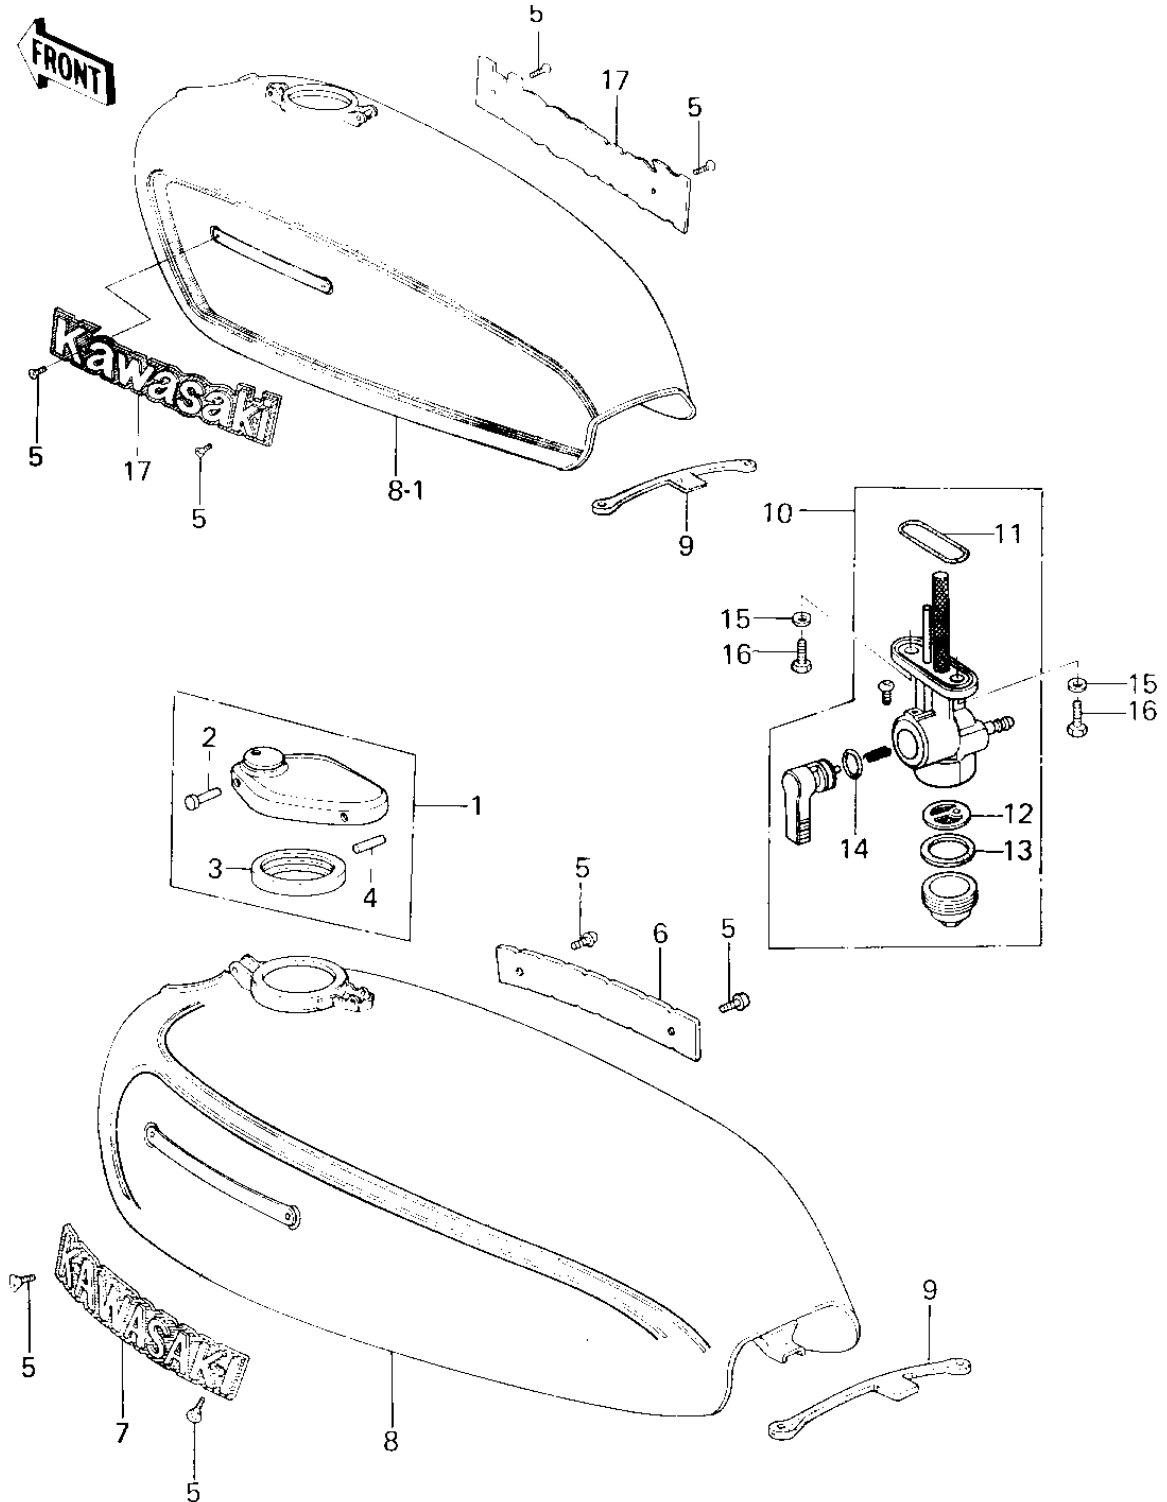

1978 KZ200 PARTS DIAGRAM

FUEL TANK

1978 KZ200 PARTS LIST

FUEL TANK

| ITEM NAME | PART NUMBER | QUANTITY |
|---------------------------------|---------------|----------|
| CAP,FUEL TANK (Ref # 1) | 51048-012 | 1 |
| PIN,HOOK (Ref # 2) | 92043-126 | 1 |
| GASKET-FUEL TANK CAP (Ref # 3) | 51059-008 | 1 |
| PIN,CAP HINGE (Ref # 4) | 92043-127 | 1 |
| SCREW-CSK-CROS (Ref # 5) | 221C0306 | 1 |
| EMBLEM,R.H FUEL TANK (Ref # 6) | 56014-070 | 1 |
| EMBLEM,L.H FUEL TANK (Ref # 7) | 56013-060 | 1 |
| TANK-FUEL,CERULEAN BL (Ref # 8) | 51001-117-4M | 1 |
| TANK-FUEL,G.BROWN (Ref # 8) | 51001-5063-4Z | 1 |
| TANK-FUEL,F.RED (Ref # 8-1) | 51001-5011-B1 | 1 |
| BAND,FUEL TANK (Ref # 9) | 92072-042 | 1 |
| TAP ASSY FUEL (Ref # 10) | 51023-1051 | 1 |
| "O" RING (Ref # 11) | 51039-003 | 1 |
| STRINER,FUEL TAP (Ref # 12) | 14043-1002 | 1 |
| GASKET,FUEL TAP CUP (Ref # 13) | 11009-1013 | 1 |
| "O" RING, 10MM (Ref # 14) | 670B2010 | 1 |
| WASHER-PLAIN (Ref # 15) | 92022-183 | 1 |
| BOLT-HEX HEAD,6X16 (Ref # 16) | 92001-114 | 1 |
| EMBLEM,FUEL TANK (Ref # 17) | 56014-1038 | 1 |