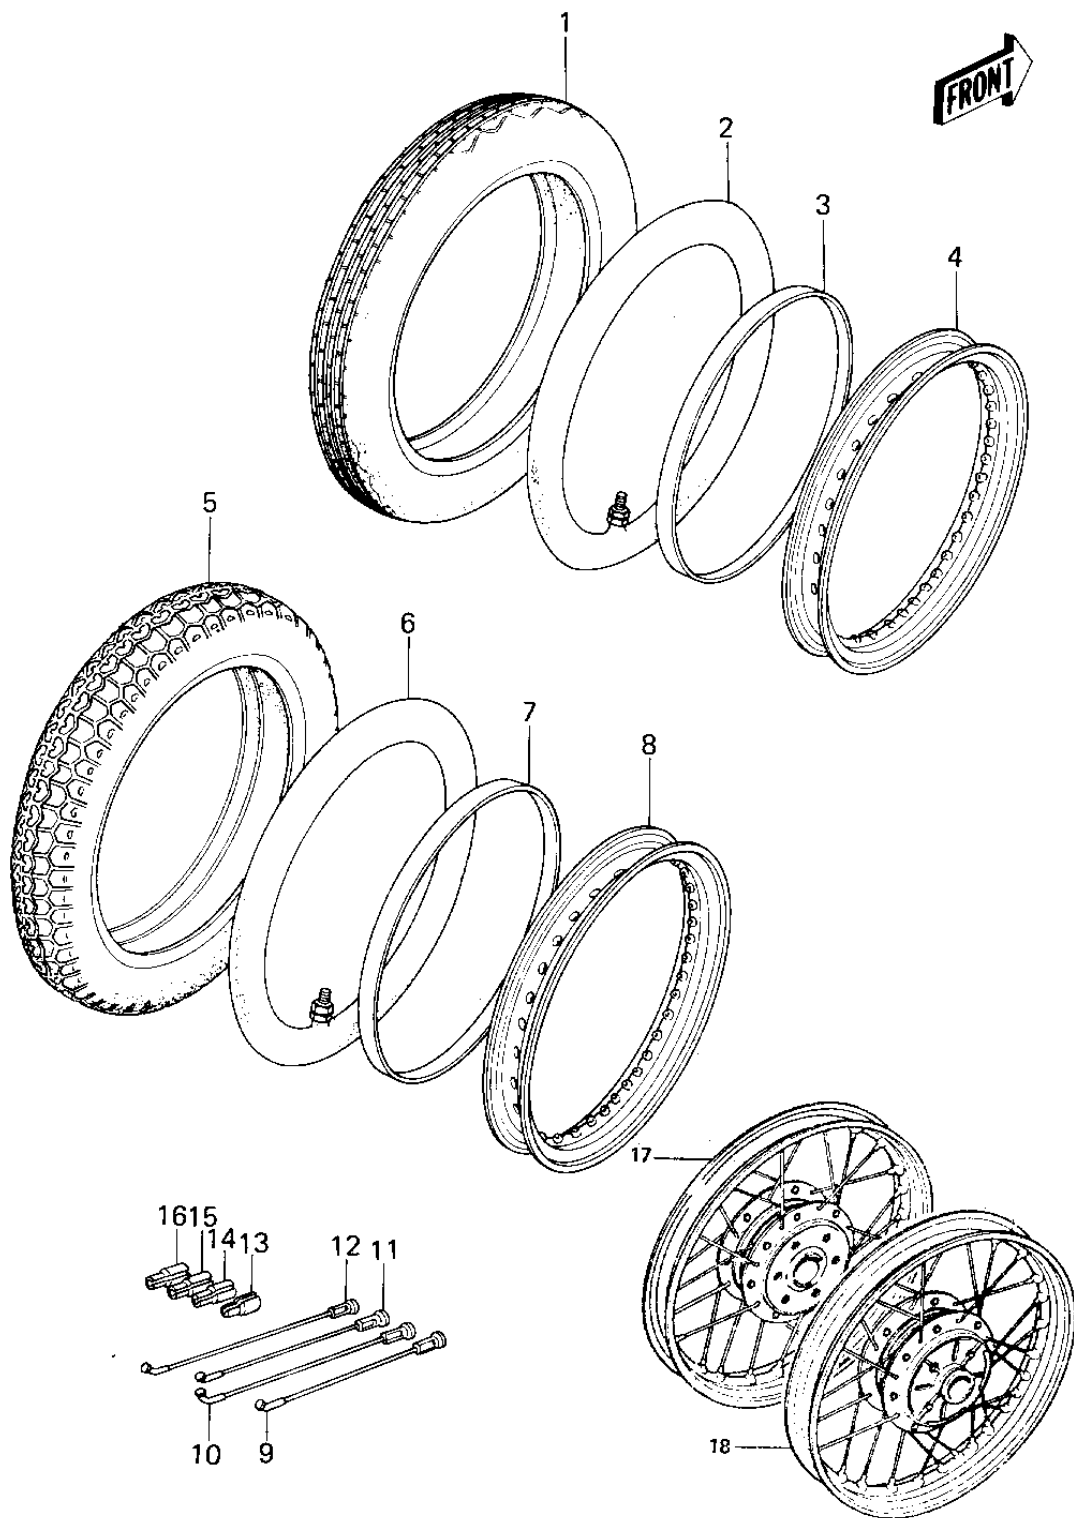

1978 KZ200 PARTS DIAGRAM

WHEELS/TIRES

1978 KZ200 PARTS LIST

WHEELS/TIRES

ITEM NAME	PART NUMBER	QUANTITY
TIRE (Ref # 1)	41002-1570	1
TUBE 250/275-18 (Ref # 2)	41022-032	1
BAND,RIM,4.00/5.10-18 (Ref # 3)	41023-1006	1
RIM,FRONT,1.60X18 (Ref # 4)	41025-094	1
TIRE 325-17 Y955 R (Ref # 5)	41002-1008	1
TUBE 3.25/3.50-17 (Ref # 6)	41022-1001	1
BAND,RIM (Ref # 7)	41023-1002	1
RIM,REAR,1.85X17 (Ref # 8)	41025-095	1
SPOKE-ASY,FR INNER (Ref # 9)	41027-5005	1
SPOKE-ASY,FR OUTER (Ref # 10)	41028-5004	1
SPOKE-ASY,RR INNER (Ref # 11)	41027-5006	1
SPOKE-ASY,RR OUTER (Ref # 12)	41028-5005	1
WEIGHT,BALANCE,5G (Ref # 13)	41075-1010	2
WEIGHT,BALANCE,10G (Ref # 14)	41075-1007	2
WEIGHT,BALANCE,20G (Ref # 15)	41075-1008	2
WEIGHT,BALANCE,30G (Ref # 16)	41075-1009	2
WHEEL ASSY,FRONT (Ref # 17)	41073-5009	1
WHEEL ASSY,REAR (Ref # 18)	41073-5010	1