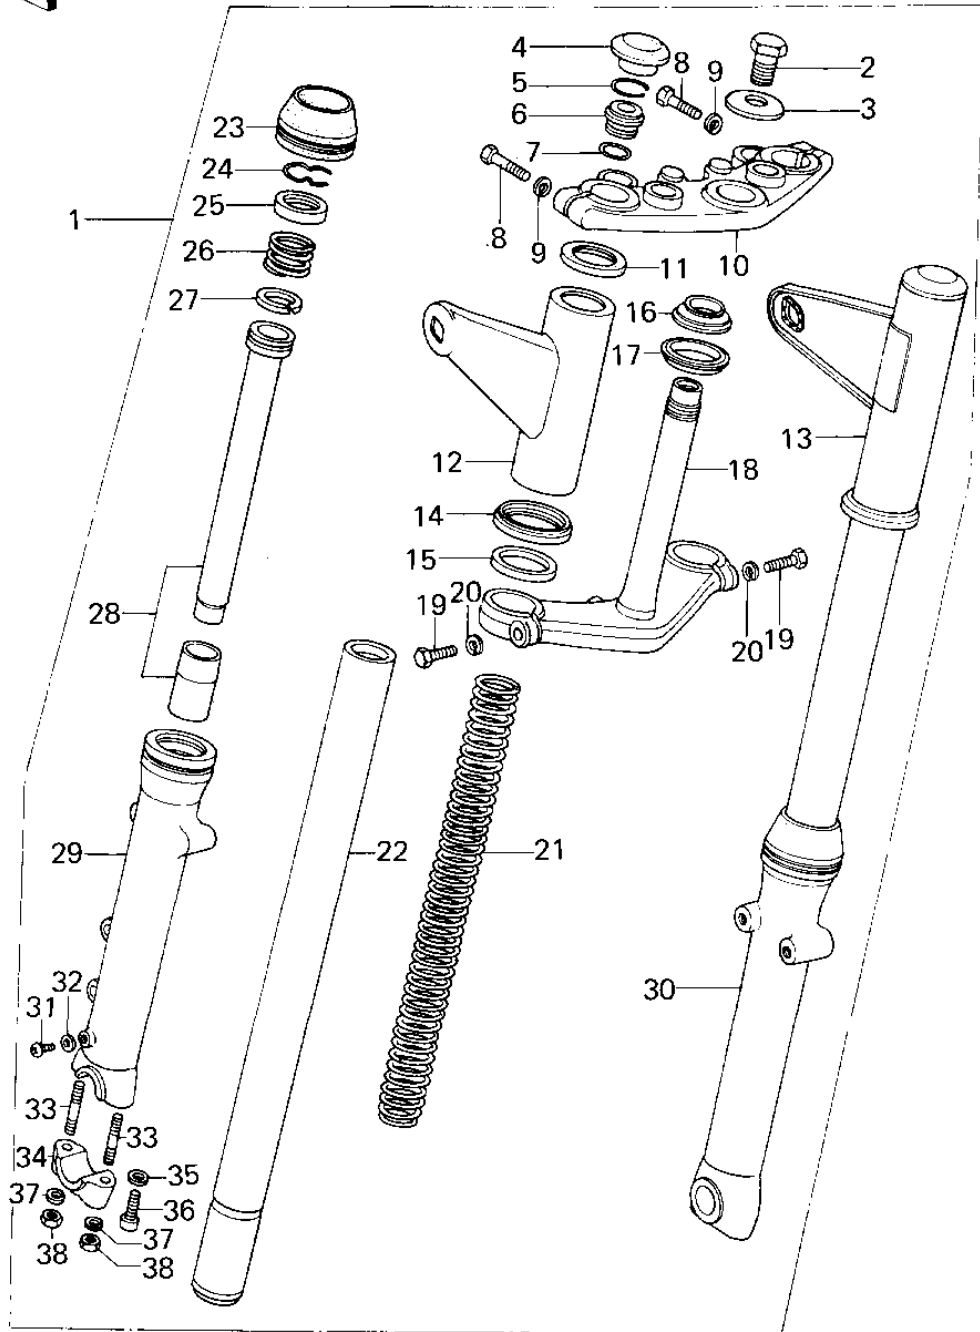

## 1978 KZ200 PARTS DIAGRAM

FRONT FORK

## 1978 KZ200 PARTS LIST

### FRONT FORK

ITEM NAME	PART NUMBER	QUANTITY
FORK-FRONT (Ref # 1)	44001-202	1
BOLT,STEERING STEM (Ref # 2)	44041-072	1
WASHER,STEERING STEM (Ref # 3)	44043-056	1
CAP,FORK TOP (Ref # 4)	44062-008	1
CIRCLIP (Ref # 5)	44044-023	1
GUIDE,SPRING (Ref # 6)	44029-022	1
"O" RING (Ref # 7)	44046-025	1
BOLT,HEX HEAD,8X40 (Ref # 8)	92001-1063	1
WASHER SPRING 8MM (Ref # 9)	461F0800	2
HEAD,STEERING STEM (Ref # 10)	44039-078	1
GUIDE,FORK COVER,A (Ref # 11)	44064-029	1
COVER,L.H FORK (Ref # 12)	44033-087	1
COVER,R.H FORK (Ref # 13)	44034-087	1
GUIDE,FORK COVER,B (Ref # 14)	44064-028	1
GASKET,FORK COVER (Ref # 15)	44045-049	1
CONE STERNG BERG LOW (Ref # 16)	92047-010	1
SEAL,STEERING STEM (Ref # 17)	44010-027	1
STEM,STEERING (Ref # 18)	44037-110	1
BOLT, HEX HEAD,10X30 (Ref # 19)	44041-079	1
WASHER SPRING 10MM (Ref # 20)	461F1000	1
SPRING,FORK (Ref # 21)	44026-075	1
TUBE,FORK INNER (Ref # 22)	44013-060	1
DUST SHIELD,FORK (Ref # 23)	44010-037	1
CIRCLIP,45MM (Ref # 24)	44044-020	1
OIL SEAL,FORK (Ref # 25)	44009-028	1
SPRING,FORK REBOUND (Ref # 26)	44026-060	1
RING,FORK PISTON (Ref # 27)	44025-006	1
CYLINDER-FORK (Ref # 28)	44022-041	1
TUBE,LH,FORK OUTER (Ref # 29)	44005-068	1

### FRONT FORK

ITEM NAME	PART NUMBER	QUANTITY
TUBE,RH,FORK OUTER (Ref # 30)	44006-066	1
SCREW PAN HEAD 4X6 (Ref # 31)	220B0406	1
GASKET,FORK DRAIN PLG (Ref # 32)	44045-046	1
STUD 8X30 (Ref # 33)	172G0830	1
HOLDER,FRONT AXLE (Ref # 34)	44063-016	1
GASKET,FORK CYL BOLT (Ref # 35)	44045-051	1
BOLT,FORK CYLINDER (Ref # 36)	44041-078	1
NUT,LOCK,8MM (Ref # 38)	92017-013	1