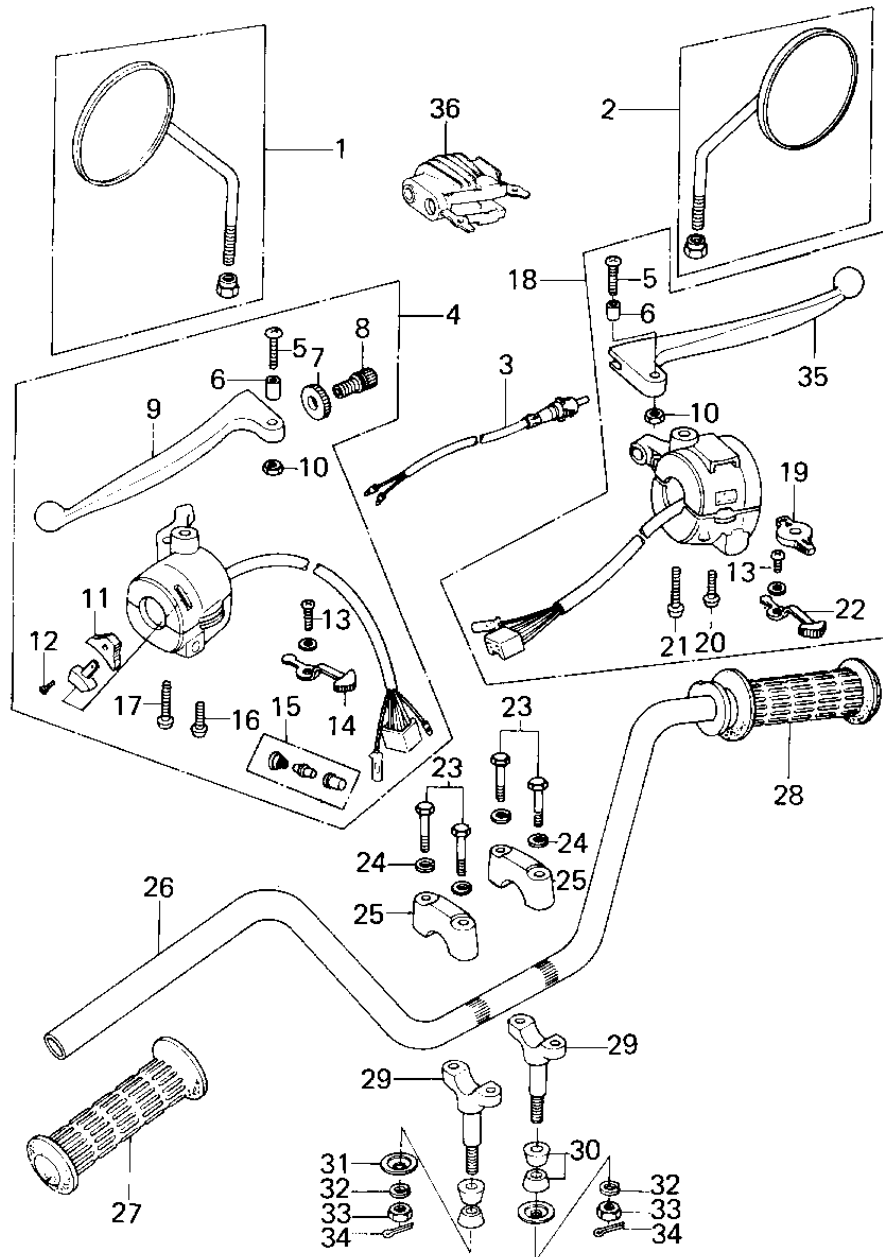

1978 KZ200 PARTS DIAGRAM

HANDLEBAR

FRONT

1978 KZ200 PARTS LIST

HANDLEBAR

ITEM NAME	PART NUMBER	QUANTITY
REAR VIEW MIRROR,L.H (Ref # 1)	56003-019	1
REAR VIEW MIRROR,R.H (Ref # 2)	56002-029	1
SWITCH-FR. BRAKE LAMP (Ref # 3)	27021-004	1
HOUSING ASSY,L.H CONT (Ref # 4)	46091-1004	1
SCREW PAN HEAD 5X22 (Ref # 5)	220B0522	1
COLLAR,LEVER (Ref # 6)	92027-1042	1
NUT-LOCK (Ref # 7)	46056-005	1
SCREW CABLE ADJUST (Ref # 8)	46055-003	1
LEVER,CLUTCH (Ref # 9)	46092-024	1
NUT-LOCK,5MM (Ref # 10)	92019-014	1
KNOB,LIGHTING SW L.H (Ref # 11)	46044-013	1
SCREW CNTSNK HD 3X8 (Ref # 12)	221B0308A	1
SCREW PAN HEAD 3X5 (Ref # 13)	220B0305A	1
KNOB,SIGNAL LIGHT SW (Ref # 14)	92077-1003	1
SWITCH ASSY,HORN BUTN (Ref # 15)	27010-1009	1
SCREW-PAN-CROS,5X25 (Ref # 16)	220B0525	1
SCREW,PAN HEAD,5X38 (Ref # 17)	92009-1018	1
HOUSING ASSY,R.H CONT (Ref # 18)	46091-1006	1
HOUSING ASSY,R.H.CONT (Ref # 18)	46091-1007	2
KNOB,ENGINE STOP (Ref # 19)	92077-1002	1
SCREW PAN HEAD 5X30 (Ref # 20)	220B0530	1
SCREW,PAN HEAD,5X48 (Ref # 21)	92009-1017	1
KNOB,LIGHING SWITCH (Ref # 22)	46043-006	1
BOLT 8X38 (Ref # 23)	92001-1405	1
WASHER SPRING 8MM (Ref # 24)	461F0800	1
HOLDER-HANDLEBAR (Ref # 25)	46012-008	1
HANDLEBAR (Ref # 26)	46003-041	1
RUBBER,L.H GRIP (Ref # 27)	46075-028	1
GRIP ASSY,THROTTLE (Ref # 28)	46019-041	1

1978 KZ200 PARTS LIST

HANDLEBAR

ITEM NAME	PART NUMBER	QUANTITY
HOLDER-HANDLEBAR LOW (Ref # 29)	46012-010	1
DAMPER RUBBER HANDLE (Ref # 30)	92075-039	1
CAP HANDLEBAR HOLDER (Ref # 31)	46016-003	1
WASHER SPRING 10MM (Ref # 32)	461F1000	1
NUT,10MM (Ref # 33)	314B1000	1
PIN,SNAP (Ref # 34)	554A0800	1
LEVER,FRONT BRAKE (Ref # 35)	46058-019	1
DUST COVER (Ref # 36)	49016-1028	1