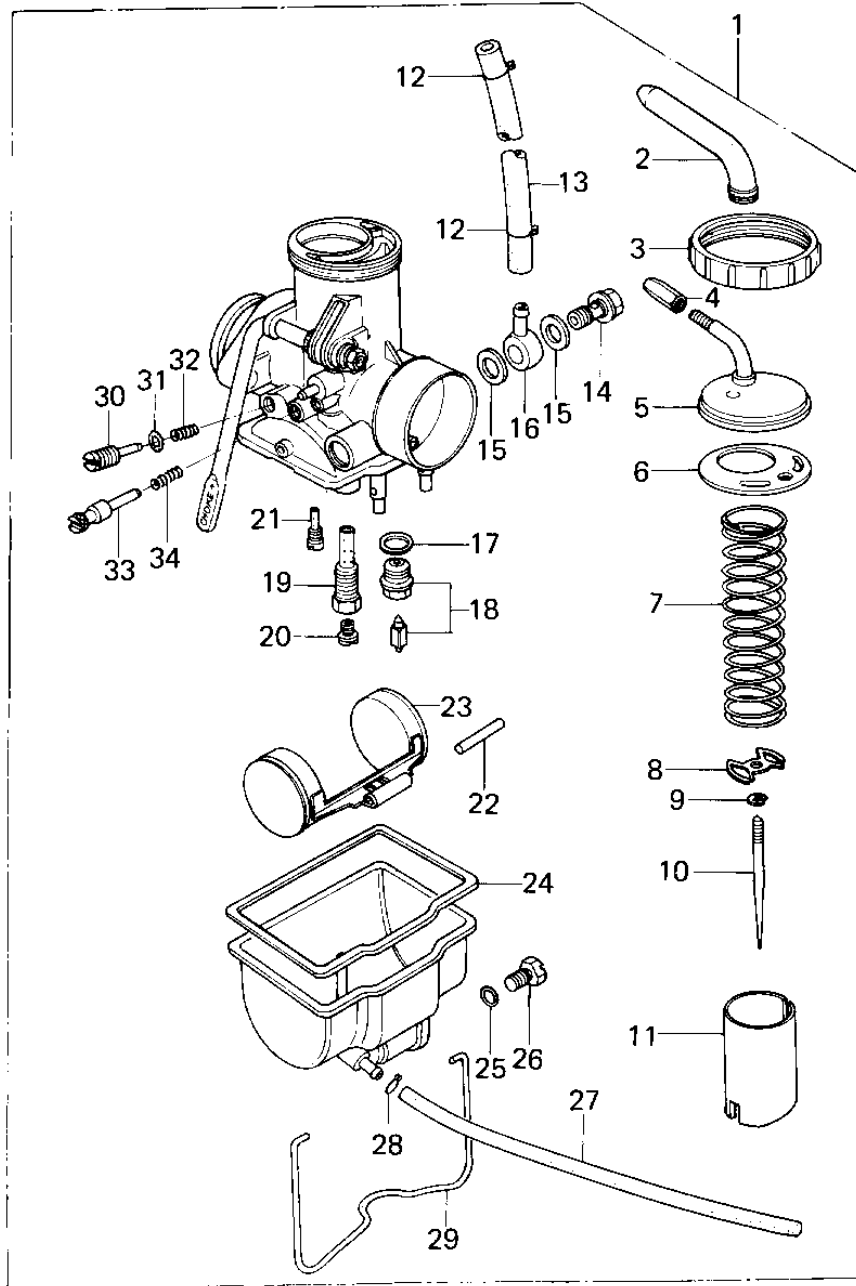

1978 KZ200 PARTS DIAGRAM

CARBURETOR

1978 KZ200 PARTS LIST

CARBURETOR

ITEM NAME	PART NUMBER	QUANTITY
CARBURETOR ASSY (Ref # 1)	16001-1068	3
CARBURETOR ASSY (Ref # 1)	16001-1027	1
CAP,CABLE ADJUSTER (Ref # 2)	49006-1007	1
CAP,MIXING CHAMBER (Ref # 3)	16004-1001	1
ADJUSTER,CABLE (Ref # 4)	16002-1002	1
TOP,MIXING CHAMBER (Ref # 5)	16005-1002	1
GASKET,MIXING CHAMBER (Ref # 6)	11009-1026	1
SPRING,THROTTLE VALVE (Ref # 7)	92081-1034	1
SEAT,THROTTLE VAL SPR (Ref # 8)	16007-1003	1
CIRCLIP,JET NEEDLE (Ref # 9)	92037-1039	1
JET NEEDLE (Ref # 10)	16009-1005	1
JET NEEDLE (Ref # 10)	16009-1025	1
VALVE,THROTTLE (Ref # 11)	16025-1003	1
VALVE,THRR,0.6/1.2 (Ref # 11)	16025-1015	1
CLAMP,FUEL HOSE (Ref # 12)	92037-1040	1
HOSE,FUEL (Ref # 13)	92059-1014	1
BOLT,BANJO (Ref # 14)	92001-1051	1
WASHER,PLAIN (Ref # 15)	92022-1021	1
CONNECTOR,BANJO (Ref # 16)	92005-1002	1
GASKET,FLOAT VAV SEAT (Ref # 17)	11009-1027	1
FLOAT VALVE ASSY (Ref # 18)	16030-1002	1
HOLDER,NEEDLE JET (Ref # 19)	16065-1006	1
HOLDER,NEEDLE JET (Ref # 19)	16065-1008	1
MAIN JET,#105 (Ref # 20)	92063-1009	1
JET-MAIN #110 (Ref # 20)	92063-1114	1
MAIN JET,#100 (Ref # 20)	92063-1008	1
JET-MAIN #115 (Ref # 20)	92063-1118	1
MAIN JET,#120 (Ref # 20)	92063-1011	1
PILOT JET,#38 (Ref # 21)	92064-1002	1

1978 KZ200 PARTS LIST

CARBURETOR

ITEM NAME	PART NUMBER	QUANTITY
PIN,FLOAT (Ref # 22)	92043-1011	1
FLOAT (Ref # 23)	16031-1003	1
GASKET,FLOAT CHAMBER (Ref # 24)	11009-1028	1
"O" RING,DRAIN SCREW (Ref # 25)	92055-1003	1
SCREW,DRAIN (Ref # 26)	92009-1003	1
HOSE,FUEL OVERFLOW (Ref # 27)	92059-111	1
HOSE,FUEL OVERFLOW (Ref # 27)	92059-1046	1
CLAMP,TUBE,OVERFLOW (Ref # 28)	92037-1142	1
CLIP,FLOAT CHAMB FITT (Ref # 29)	92037-1041	1
SCREW,PILOT AIR ADJUS (Ref # 30)	16014-1003	1
"O" RING (Ref # 31)	92055-1013	1
SPRING,PILOT AIR ADJ (Ref # 32)	92081-1035	1
SCREW,THROTTLE STOP (Ref # 33)	16021-1004	1
SPRING,THROT STOP SCR (Ref # 34)	92081-1036	1