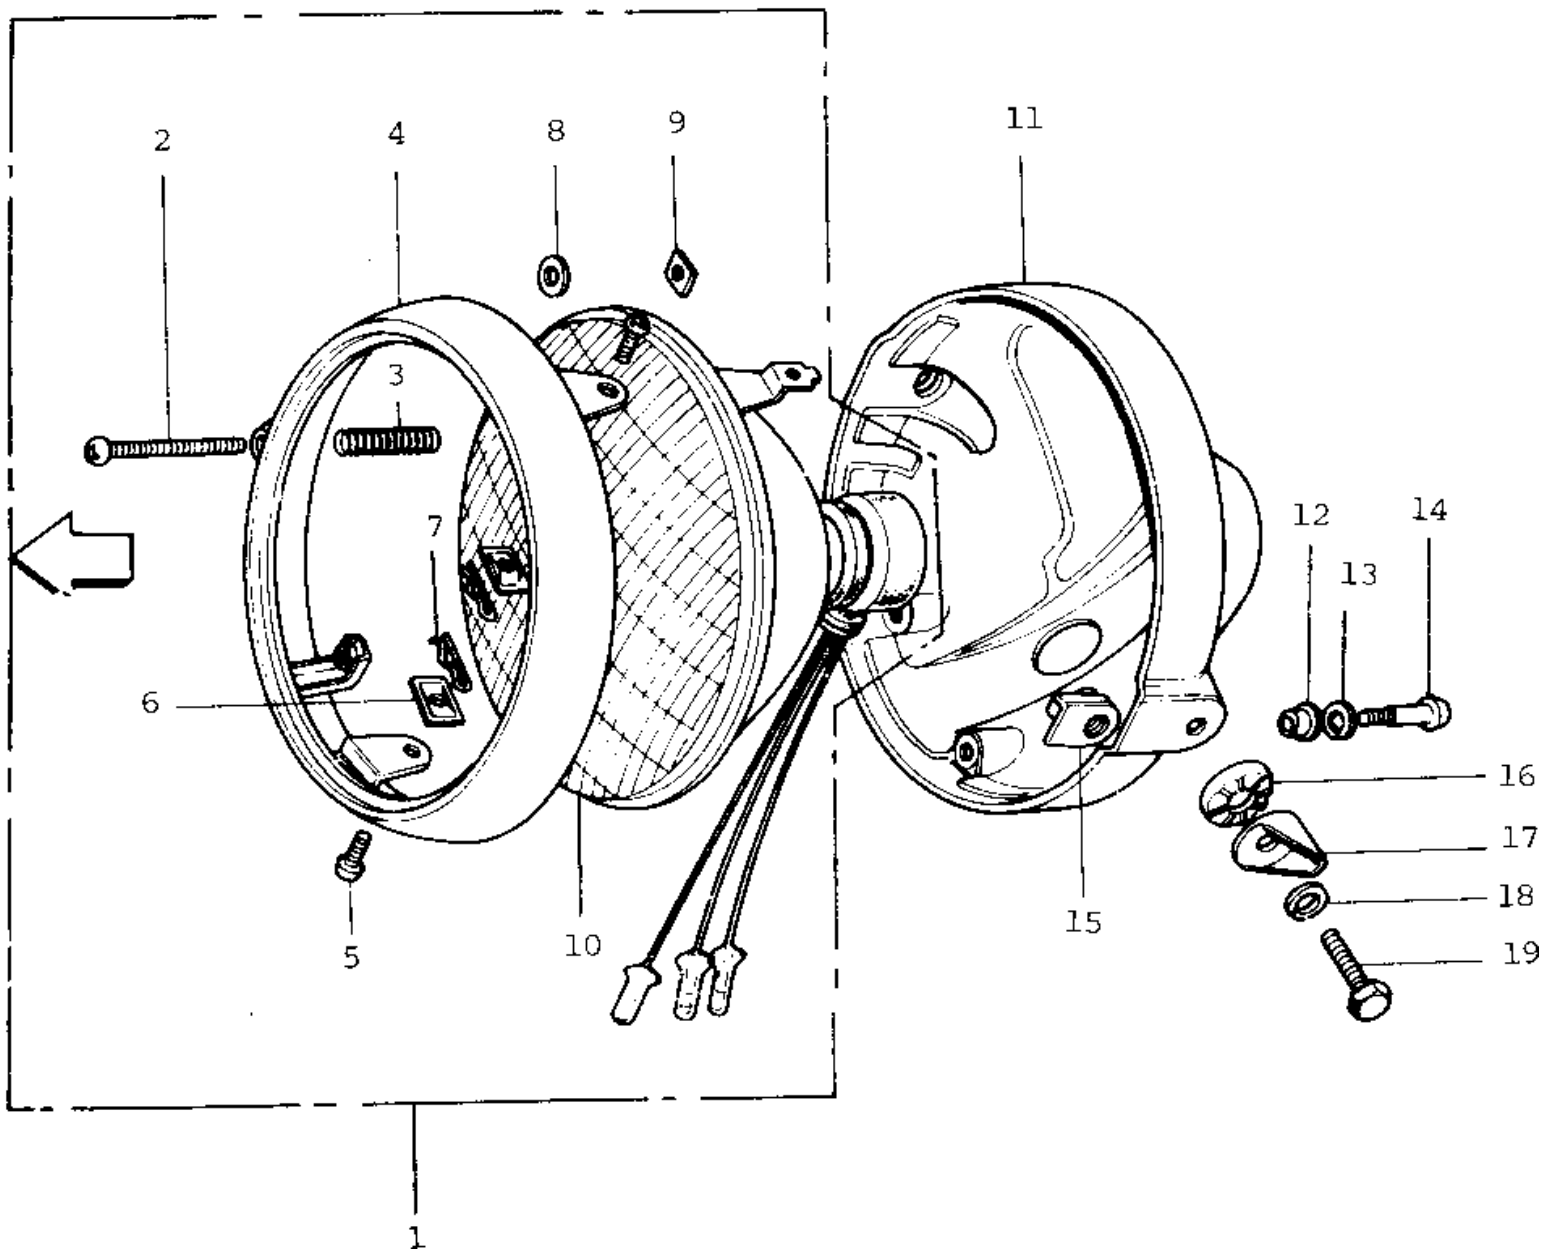

1971 PARTS DIAGRAM

HEADLIGHT ('74-'75 F7-C/F6-D)

1971 PARTS LIST

HEADLIGHT ('74-'75 F7-C/F6-D)

ITEM NAME	PART NUMBER	QUANTITY
LAMP UNIT-HEAD (Ref # 1)	23003-015	1
SCREW FORCUS ADJUST (Ref # 2)	23019-021	1
SPRING FOCUS ADJUST (Ref # 3)	23014-005	1
RIM-HEAD LAMP (Ref # 4)	23006-028	1
SCREW LENS UNIT FITT (Ref # 5)	23019-018	1
NUT LENS UNIT FITTING (Ref # 6)	23020-009	1
PIN LENS UNIT FITTING (Ref # 7)	23022-001	1
WASHER (Ref # 8)	23021-004	1
NUT (Ref # 9)	23020-016	1
LENS UNIT-HEAD LAMP (Ref # 10)	23007-032	1
BODY-HEAD LAMP, BLACK (Ref # 11)	23005-034-10	1
WASHER (Ref # 12)	23021-010	1
WASHER SPRING 5MM (Ref # 13)	461F0500	1
SCREW-PAN HEAD, 5MM (Ref # 14)	92011-024	1
NUT (Ref # 15)	23020-017	1
WASHER-LOCK (Ref # 16)	23021-011	1
DAMPER RUBBER (Ref # 17)	92075-134	1
WASHER SPRING 10MM (Ref # 18)	461F1000	1
BOLT, 10MM (Ref # 19)	92007-024	1