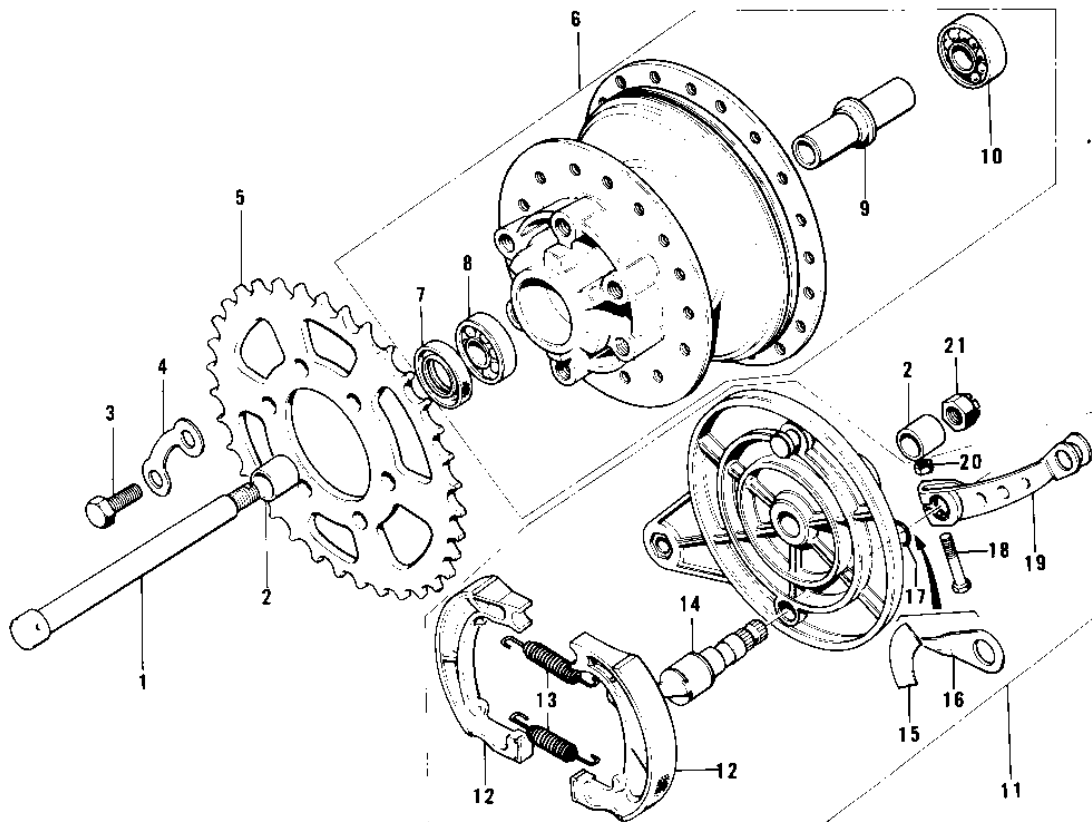

1971 PARTS DIAGRAM

REAR HUB/BRAKE/CHAIN ('74-'75 F7-C/F6-D)

1971 PARTS LIST

REAR HUB/BRAKE/CHAIN ('74-'75 F7-C/F6-D)

ITEM NAME	PART NUMBER	QUANTITY
AXLE-REAR (Ref # 1)	42031-037	1
COLLAR-REAR AXLE (Ref # 2)	42032-036	1
BOLT-HEX HEAD,10X25 (Ref # 3)	92001-087	1
WASHER LOCK (Ref # 4)	92088-007	1
REAR SPROCKET 50T (Ref # 5)	42041-085	1
REAR SPROCKET,46T (Ref # 5)	42041-084	1
DRUM ASSY-REAR BRAKE (Ref # 6)	42005-029	1
DRUM ASY,RR BK,BUFF (Ref # 6)	42005-029-80	1
.OIL SEAL RR BRK DRUM (Ref # 7)	92050-009	1
.BEARING BALL #6302 (Ref # 8)	601B6302	1
.SPACER-RR HUB BEARING (Ref # 9)	42010-019	1
.BEARING BALL #6302Z (Ref # 10)	601B6302Z	1
PANEL-ASY,RR BRK,BUFF (Ref # 11)	42006-039-80	1
.SHOE,BRAKE (Ref # 12)	42019-010	2
.SPRING,BRAKE SHOE (Ref # 13)	92081-1766	1
.SPRING,BRAKE SHOE (Ref # 14)	92081-1550	1
.CAM SHAFT,REAR BRAKE (Ref # 15)	42026-014	1
.CAM SHAFT,REAR BRAKE (Ref # 15)	42026-025	1
.LABEL,BRAKE SHOE,RR (Ref # 16)	41084-005	1
.INDICATOR,BRAKE SHOE (Ref # 17)	41085-012	1
."O" RING,11MM (Ref # 18)	92055-004	1
3BOLT-UPSET (Ref # 19)	112G0630	1
.LEVER-REAR BRAKE CAM (Ref # 20)	42029-023	1
.NUT,6MM (Ref # 21)	41072-007	1
NUT CASTLE 14MM (Ref # 22)	321B1400	1
DR CHAIN 428X114H (Ref # 23)	92057-033	2
JOINT-CHAIN (Ref # 24)	92058-1015	1