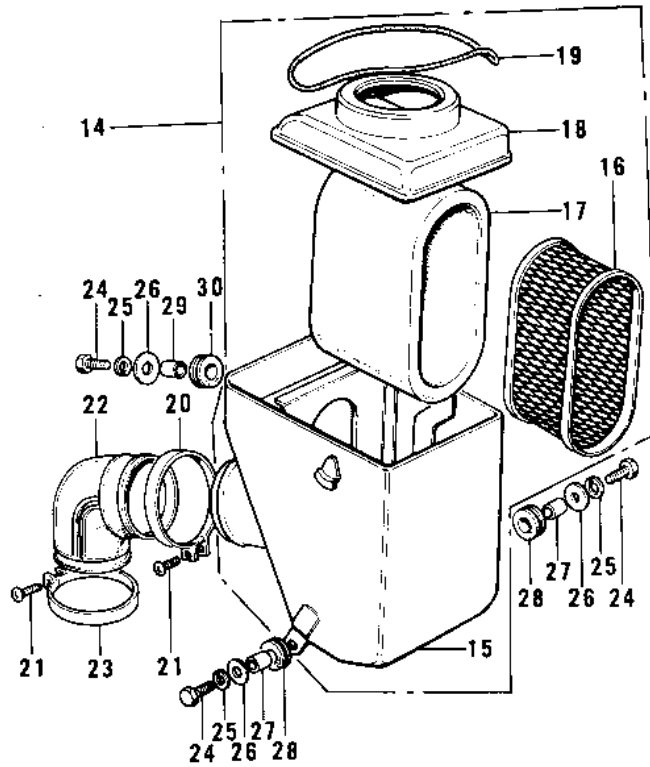

1971 PARTS DIAGRAM

AIR CLEANER/MUFFLER ('74-'75 F7-C/F6-D)

1971 PARTS LIST

AIR CLEANER/MUFFLER ('74-'75 F7-C/F6-D)

ITEM NAME	PART NUMBER	QUANTITY
MUFFLER ASSY (Ref # 1)	18001-106	1
BAFFLE TUBE (Ref # 2)	18033-073	1
WASHER LOCK 6MM (Ref # 3)	463H0600	1
BOLT-UPSET,6X12 (Ref # 4)	112G0612	1
INSULATOR-HEAT (Ref # 5)	18065-009	1
INSULATOR (Ref # 6)	18065-007	1
COVER-MUFFLER (Ref # 7)	18064-005	1
SCREW PAN HEAD 6X12 (Ref # 8)	220E0612	1
BOLT HEX HEAD 8X28 (Ref # 9)	114G0828	1
WASHER SPRING 8MM (Ref # 10)	461F0800	1
WASHER,8X26X2.3 (Ref # 11)	92022-1564	1
COLLAR (Ref # 12)	92027-102	1
DAMPER RUBBER-MUFFLER (Ref # 13)	18063-005	1
AIR CLEANER ASSY (Ref # 14)	11010-061	1
BODY-AIR CLEANER (Ref # 15)	11011-024	1
HOLDER-CLENER ELEM (Ref # 16)	11014-007	1
ELEMENT,AIR,CLNR (Ref # 17)	11013-036	1
CAP-AIR CLEANER,BL (Ref # 18)	11012-028	1
"O" RING,100MM (Ref # 19)	671B25100	1
CLAMP,AIR CLEANER (Ref # 20)	92037-129	1
SCREW-PAN-CROS,6X35,B (Ref # 21)	220C0635	1
CONNECTOR (Ref # 22)	11026-003	1
CLAMP,AIR CLEANER (Ref # 23)	92037-128	1
BOLT-UPSET (Ref # 24)	112G0625	1
WASHER SPRING 6MM (Ref # 25)	461F0600	1
WASHER 6.5X20X1.6T (Ref # 26)	92022-125	1
COLLAR 6.8X10X10.5 (Ref # 27)	92027-120	1
GROMMET (Ref # 28)	92071-046	1
COLLAR (Ref # 29)	92027-103	1

1971 PARTS LIST

AIR CLEANER/MUFFLER ('74-'75 F7-C/F6-D)

ITEM NAME	PART NUMBER	QUANTITY
DAMPER RUBBER (Ref # 30)	92075-051	1