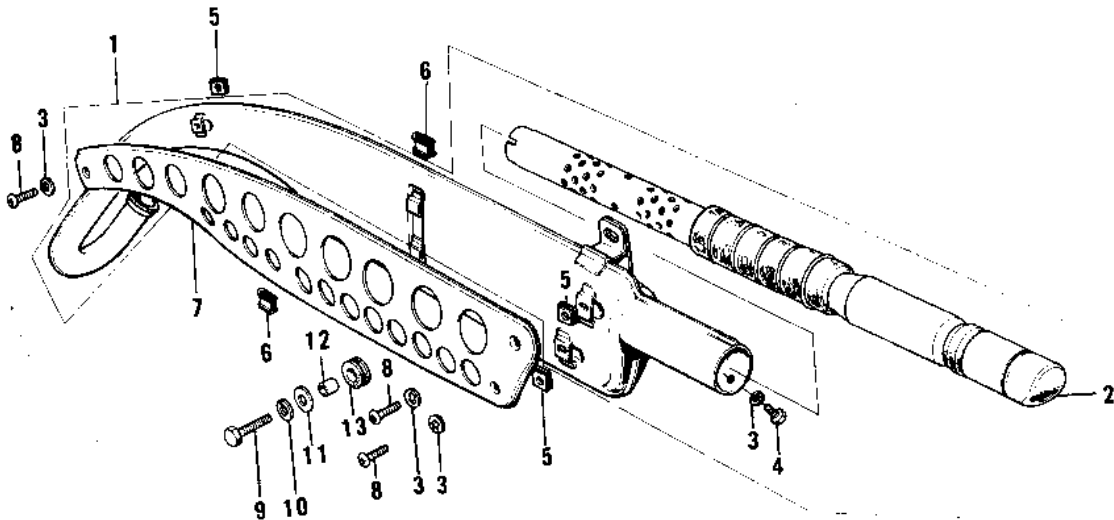

1971 PARTS DIAGRAM

AIR CLEANER/MUFFLER ('74-'75 F7-C/F6-D)

1971 PARTS LIST

AIR CLEANER/MUFFLER ('74-'75 F7-C/F6-D)

ITEM NAME	PART NUMBER	QUANTITY
MUFFLER ASSY (Ref # 1)	18001-106	1
BAFFLE TUBE (Ref # 2)	18033-073	1
WASHER LOCK 6MM (Ref # 3)	463H0600	1
BOLT-UPSET,6X12 (Ref # 4)	112G0612	1
INSULATOR-HEAT (Ref # 5)	18065-009	1
INSULATOR (Ref # 6)	18065-007	1
COVER-MUFFLER (Ref # 7)	18064-005	1
SCREW PAN HEAD 6X12 (Ref # 8)	220E0612	1
BOLT HEX HEAD 8X28 (Ref # 9)	114G0828	1
WASHER SPRING 8MM (Ref # 10)	461F0800	1
WASHER,8X26X2.3 (Ref # 11)	92022-1564	1
COLLAR (Ref # 12)	92027-102	1
DAMPER RUBBER-MUFFLER (Ref # 13)	18063-005	1
AIR CLEANER ASSY (Ref # 14)	11010-061	1
BODY-AIR CLEANER (Ref # 15)	11011-024	1
HOLDER-CLENER ELEM (Ref # 16)	11014-007	1
ELEMENT,AIR,CLNR (Ref # 17)	11013-036	1
CAP-AIR CLEANER,BL (Ref # 18)	11012-028	1
"O" RING,100MM (Ref # 19)	671B25100	1
CLAMP,AIR CLEANER (Ref # 20)	92037-129	1
SCREW-PAN-CROS,6X35,B (Ref # 21)	220C0635	1
CONNECTOR (Ref # 22)	11026-003	1
CLAMP,AIR CLEANER (Ref # 23)	92037-128	1
BOLT-UPSET (Ref # 24)	112G0625	1
WASHER SPRING 6MM (Ref # 25)	461F0600	1
WASHER 6.5X20X1.6T (Ref # 26)	92022-125	1
COLLAR 6.8X10X10.5 (Ref # 27)	92027-120	1
GROMMET (Ref # 28)	92071-046	1
COLLAR (Ref # 29)	92027-103	1

1971 PARTS LIST

AIR CLEANER/MUFFLER ('74-'75 F7-C/F6-D)

ITEM NAME	PART NUMBER	QUANTITY
DAMPER RUBBER (Ref # 30)	92075-051	1