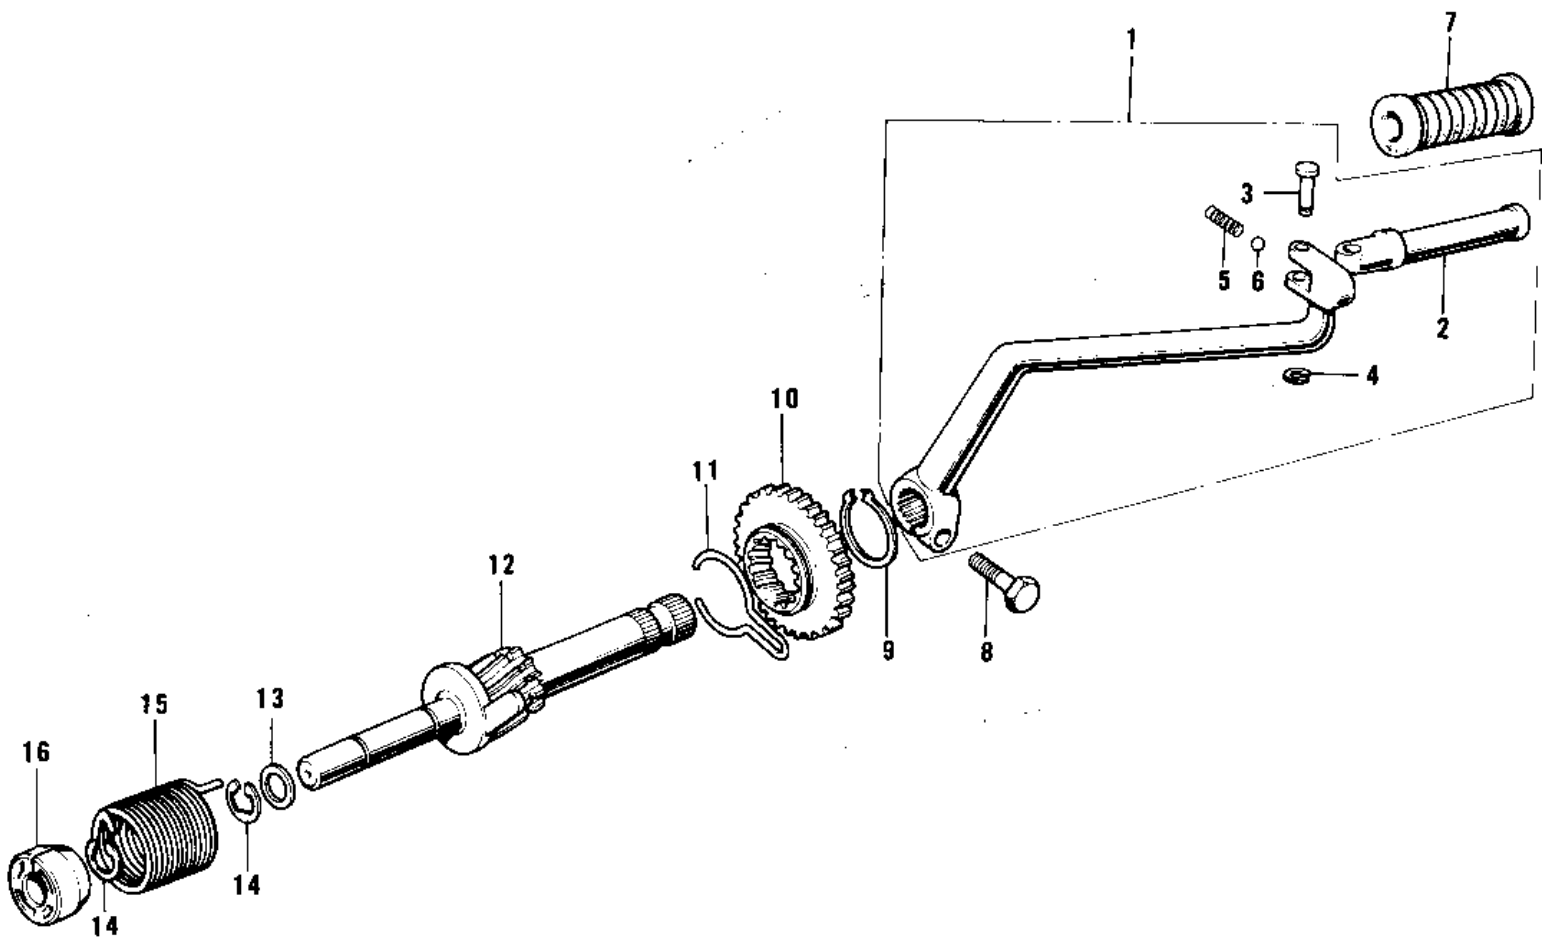

1971 PARTS DIAGRAM

KICKSTARTER MECHANISM ('74-'75 F7-C/F6-D)

1971 PARTS LIST

KICKSTARTER MECHANISM ('74-'75 F7-C/F6-D)

ITEM NAME	PART NUMBER	QUANTITY
PEDAL ASSY,KICK (Ref # 1)	13064-020	1
LEVER-KICKSTARTER (Ref # 2)	13060-012	1
PIN-KICK PEDAL (Ref # 3)	92043-088	1
CIRCLIP 5MM (Ref # 4)	482K5000	1
SPRING-KICK STARTER (Ref # 5)	92081-049	1
BALL-STEEL,11/32" (Ref # 6)	600A1100	1
RUBBER KICK PEDAL (Ref # 7)	13063-004	1
BOLT-SMALL-UPSET 8X25 (Ref # 8)	115G0825	1
CIRCLIP (Ref # 9)	92033-022	1
GEAR-KICKSTARTER (Ref # 10)	13068-026	1
HOLDER KICK GEAR (Ref # 11)	13077-002	1
SHAFT ASY,KICKSTARTER (Ref # 12)	13245-004	1
SHIM-KICK SHAFT,0.5T (Ref # 13)	92022-150	1
CIRCLIP 10MM (Ref # 14)	482J0100	1
SPRING KICKSTARTER (Ref # 15)	92082-002	1
GUIDE KICK SPRING (Ref # 16)	13070-001	1