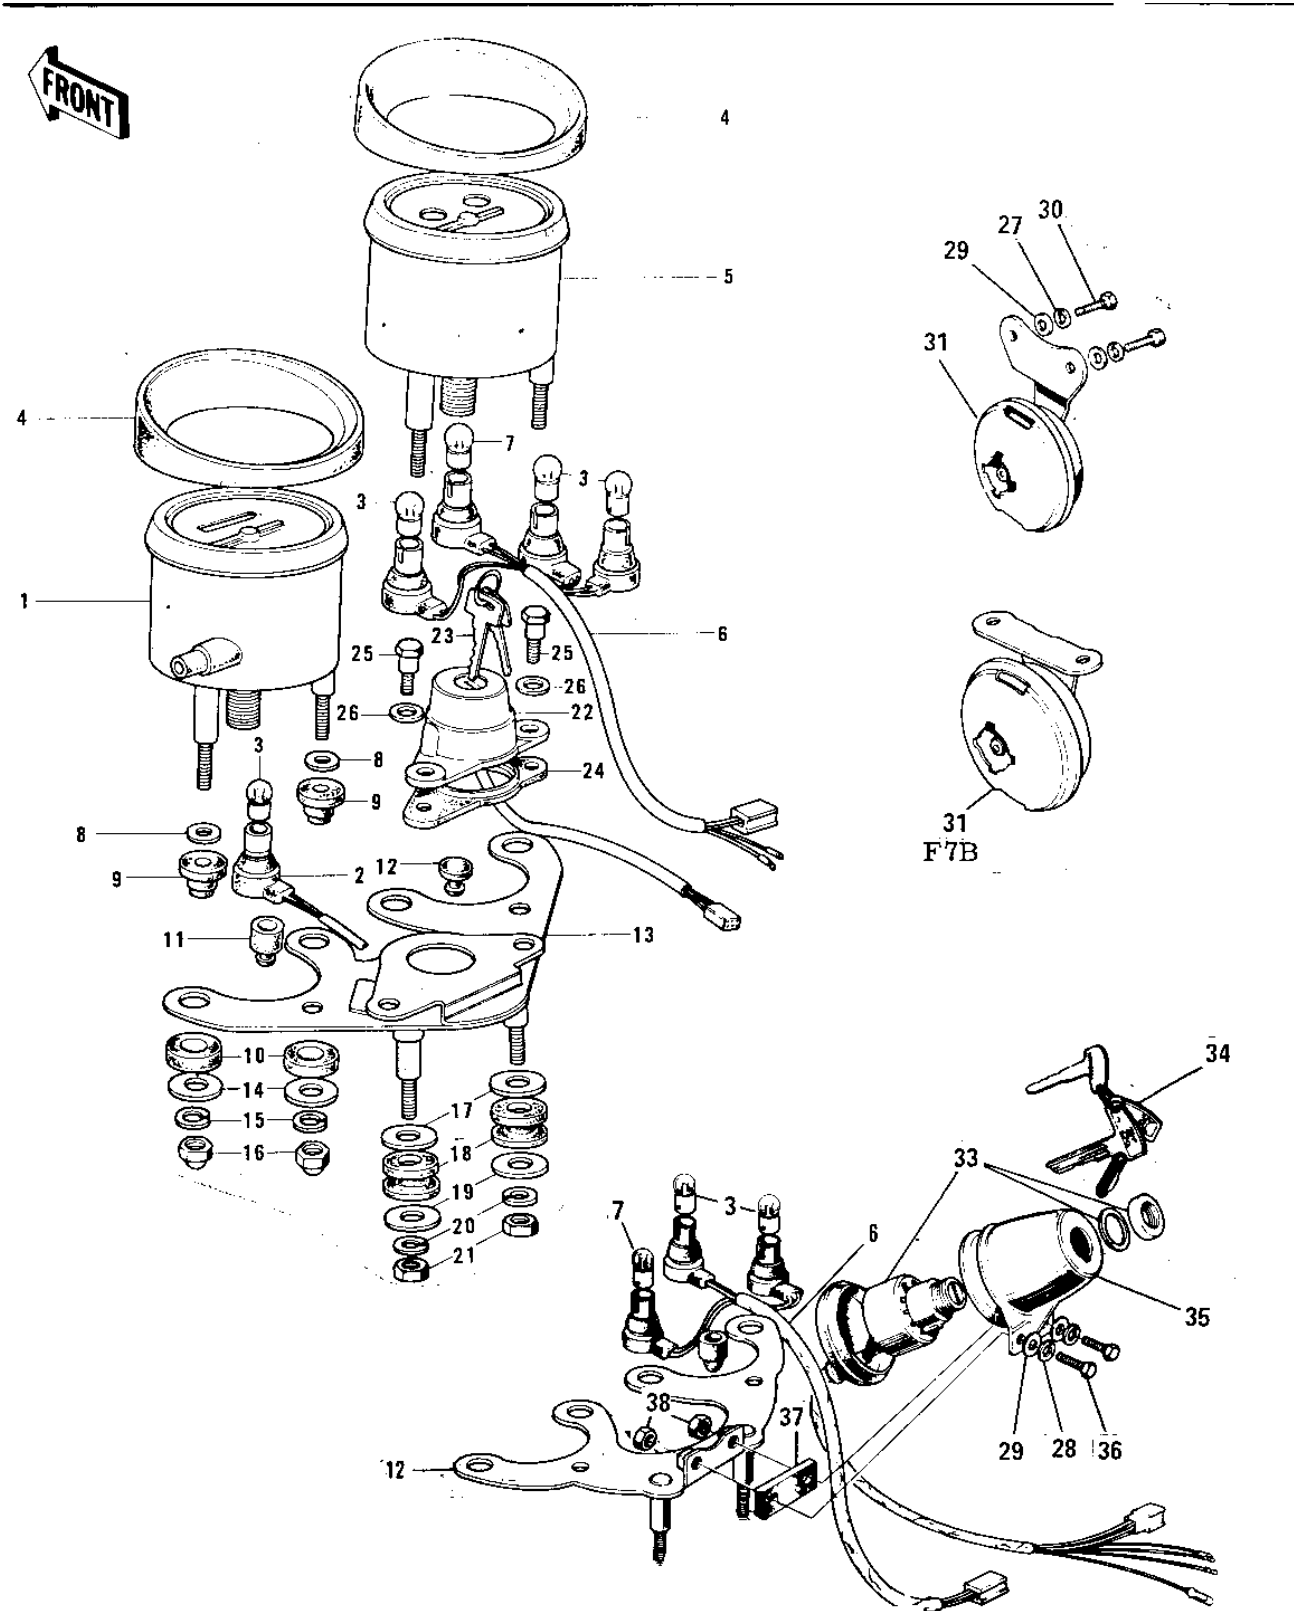

1971 PARTS DIAGRAM

METERS/IGNITION SWITCH

1971 PARTS LIST

METERS/IGNITION SWITCH

ITEM NAME	PART NUMBER	QUANTITY
SPEEDOMETER ASSY,MPH (Ref # 1 ~ 4)	25001-045	2
SOCKET-SPEEDOMETER (Ref # 2)	25011-015	1
BULB-6V 3W (Ref # 3)	92069-053	2
COVER-SPEEDOMETER (Ref # 4)	25012-003	1
TACHOMETER ASSY (Ref # 3 ~ 7)	25015-011	1
TACHOMETER ASSY (Ref # 3 ~ 7)	25015-019	1
SOCKET-TACHOMETER (Ref # 6)	25011-016	1
SOCKET-TACHOMETER (Ref # 6)	25011-028	1
BULB 6V 1.5W (Ref # 7)	92069-024	1
WASHER,8.5X20X1.6 (Ref # 8)	92022-1561	1
DAMPER RUBBER (Ref # 9)	92075-143	1
DAMPER RUBBER (Ref # 10)	92075-066	1
DAMPER RUBB SPEEDMETR (Ref # 11)	92075-035	1
DAMPER RUBBER (Ref # 12)	92075-155	1
BRACKET-SPEEDOMETER (Ref # 13)	25008-013	1
BRACKET METER (Ref # 13)	25008-015	1
WASHER PL 5.2X18X1.2 (Ref # 14)	92022-285	1
WASHER SPRING 5MM (Ref # 15)	461F0500	1
NUT-CAP,5MM (Ref # 16)	322N0500	1
WASHER PLAIN 8MM (Ref # 17)	411B0800	1
DAMPER RUBB SPEEDMETR (Ref # 18)	92075-024	1
WASHER 6.5X20X1.6T (Ref # 19)	92022-125	1
WASHER SPRING 6MM (Ref # 20)	461F0600	2
NUT 6MM (Ref # 21)	311B0600	1
SWITCH ASSY,IGNITION (Ref # 22,23)	27005-068	2
KEY SET,#155 (Ref # 23)	27008-042-55	1
KEY SET,#156 (Ref # 23)	27008-042-56	1
KEY SET,#157 (Ref # 23)	27008-042-57	1
KEY SET,#158 (Ref # 23)	27008-042-58	1