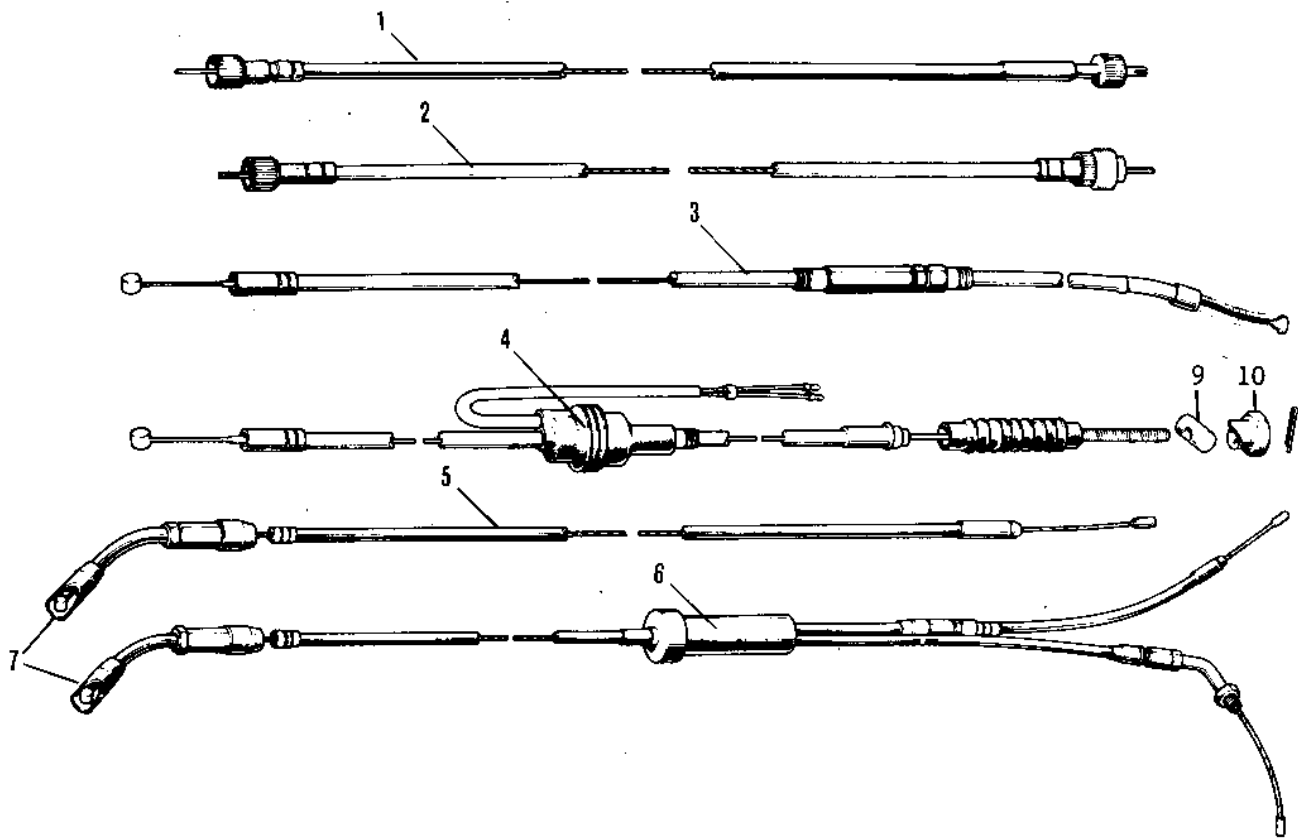

1971 PARTS DIAGRAM

CABLES ('71-'73 F7/F7-A/F7-B)

1971 PARTS LIST

CABLES ('71-'73 F7/F7-A/F7-B)

ITEM NAME	PART NUMBER	QUANTITY
CABLE,SPEEDOMETER (Ref # 1)	54001-032	1
CABLE-TACHOMETER (Ref # 2)	54018-009	1
CABLE-CLUTCH (Ref # 3)	54011-038	1
CABLE-FRONT BRAKE (Ref # 4)	54005-056	1
CABLE-FRONT BRAKE (Ref # 4)	54005-057	1
CABLE-STARTER (Ref # 5)	54017-039	1
CABLE,STARTER (Ref # 5)	54017-060	1
CABLE-CONTROL (Ref # 6)	54012-067	1
CABLE-CONTROL (Ref # 6)	54012-082	1
DUST SHIELD-CABLE (Ref # 7)	54009-004	1
CLAMP-CABLE (Ref # 8)	92037-069	1
JOINT-BRAKE CABLE (Ref # 9)	92043-082	1
NUT-BRAKE ROD ADJUST (Ref # 10)	92015-052	1