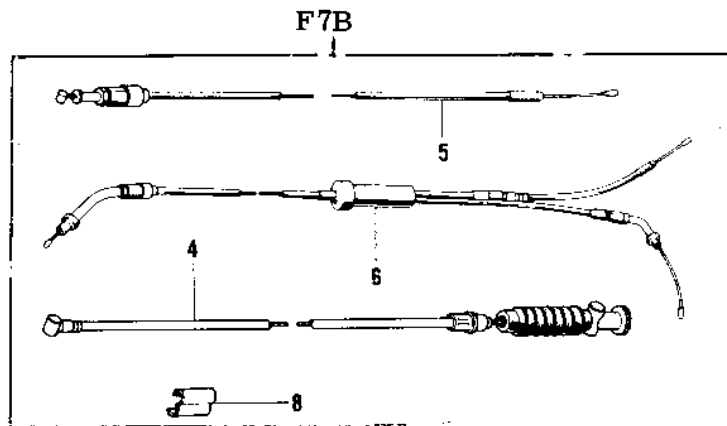

1971 PARTS DIAGRAM

CABLES ('71-'73 F7/F7-A/F7-B)

1971 PARTS LIST

CABLES ('71-'73 F7/F7-A/F7-B)

ITEM NAME	PART NUMBER	QUANTITY
CABLE,SPEEDOMETER (Ref # 1)	54001-032	1
CABLE-TACHOMETER (Ref # 2)	54018-009	1
CABLE-CLUTCH (Ref # 3)	54011-038	1
CABLE-FRONT BRAKE (Ref # 4)	54005-056	1
CABLE-FRONT BRAKE (Ref # 4)	54005-057	1
CABLE-STARTER (Ref # 5)	54017-039	1
CABLE,STARTER (Ref # 5)	54017-060	1
CABLE-CONTROL (Ref # 6)	54012-067	1
CABLE-CONTROL (Ref # 6)	54012-082	1
DUST SHIELD-CABLE (Ref # 7)	54009-004	1
CLAMP-CABLE (Ref # 8)	92037-069	1
JOINT-BRAKE CABLE (Ref # 9)	92043-082	1
NUT-BRAKE ROD ADJUST (Ref # 10)	92015-052	1