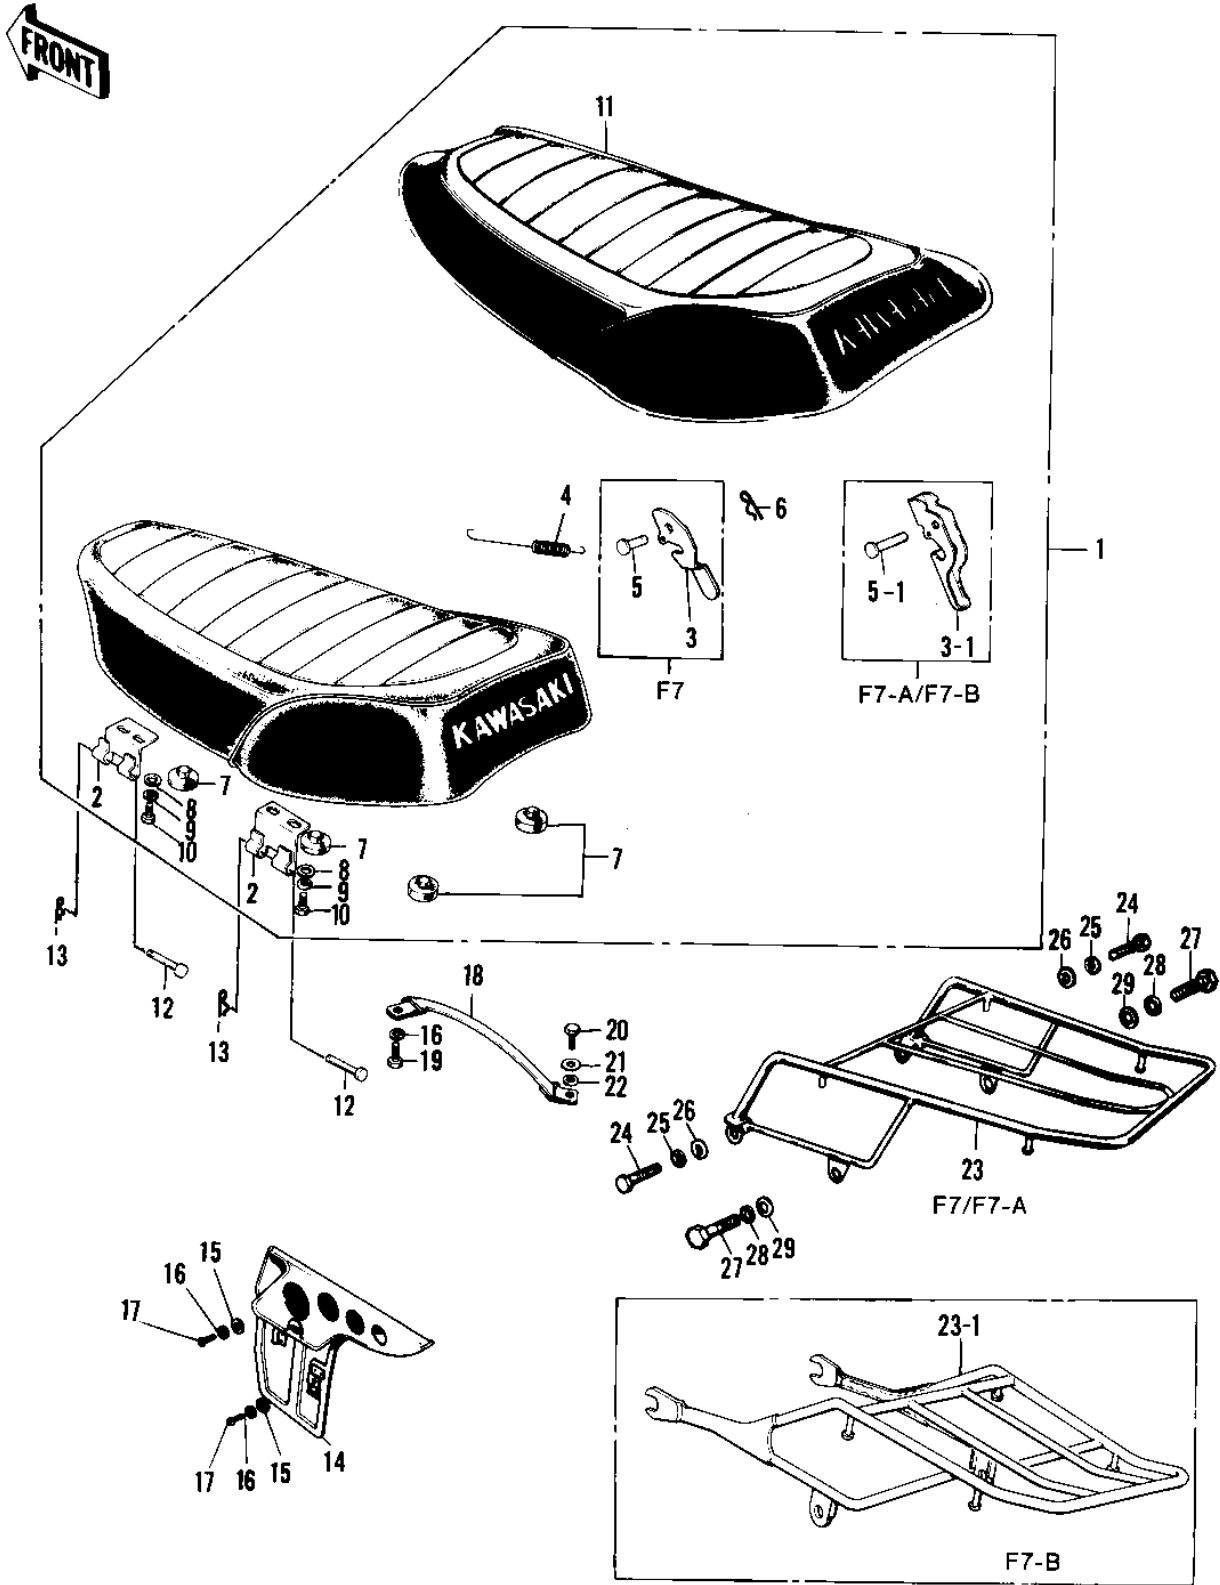

1971 PARTS DIAGRAM

SEAT/CHAIN COVER ('71-'73 F7/F7-A/F7-B)

1971 PARTS LIST

SEAT/CHAIN COVER ('71-'73 F7/F7-A/F7-B)

ITEM NAME	PART NUMBER	QUANTITY
SEAT-DUAL (Ref # 1)	53002-021	1
SEAT ASSY-DUAL (Ref # 1)	53002-043	1
HINGE (Ref # 2)	53009-015	1
HOOK (Ref # 3)	53008-008	1
HOOK (Ref # 3-1)	53008-012	1
SPRING,HOOK (Ref # 4)	53012-013	2
PIN DUAL SEAT PIVOT (Ref # 5)	53011-001	1
PIN-DUAL SEAT PIVOT (Ref # 5-1)	53011-004	1
COTTER PIN (Ref # 6)	92041-003	2
DAMPER RUBB DUAL SEAT (Ref # 7)	92075-023	1
WASHER PLAIN 6MM (Ref # 8)	411B0600	2
WASHER SPRING 6MM (Ref # 9)	461F0600	2
BOLT-UPSET 6X14 (Ref # 10)	112B0614	1
COVER-DUAL SEAT (Ref # 11)	53003-006	1
PIN (Ref # 12)	53011-002	1
CASE-CHAIN,BLACK (Ref # 14)	36014-035-21	1
SCREW PAN HEAD 6X12 (Ref # 17)	220B0612	1
BAND-SEAT STOPPER (Ref # 18)	92072-038	2
BOLT,6X10 (Ref # 19)	112G0610	1
BOLT-UPSET,6X12 (Ref # 20)	112G0612	1
WASHER LOCK 6MM (Ref # 21)	464H0600	1
WASHER PLAIN 6MM (Ref # 22)	410B0600	1
CARRIER-LUGGAGE (Ref # 23)	53029-038	1
CARRIER-LUGGAGE (Ref # 23-1)	53029-045	1
BOLT-SMALL-UPSET,8X18 (Ref # 24)	115G0818	1
WASHER SPRING 8MM (Ref # 25)	461F0800	1
WASHER PLAIN 8MM (Ref # 26)	410B0800	1
BOLT,10X28 (Ref # 27)	113G1028	1
WASHER SPRING 10MM (Ref # 28)	461F1000	1

1971 PARTS LIST

SEAT/CHAIN COVER ('71-'73 F7/F7-A/F7-B)

ITEM NAME	PART NUMBER	QUANTITY
WASHER PLAIN 10MM (Ref # 29)	410B1000	1