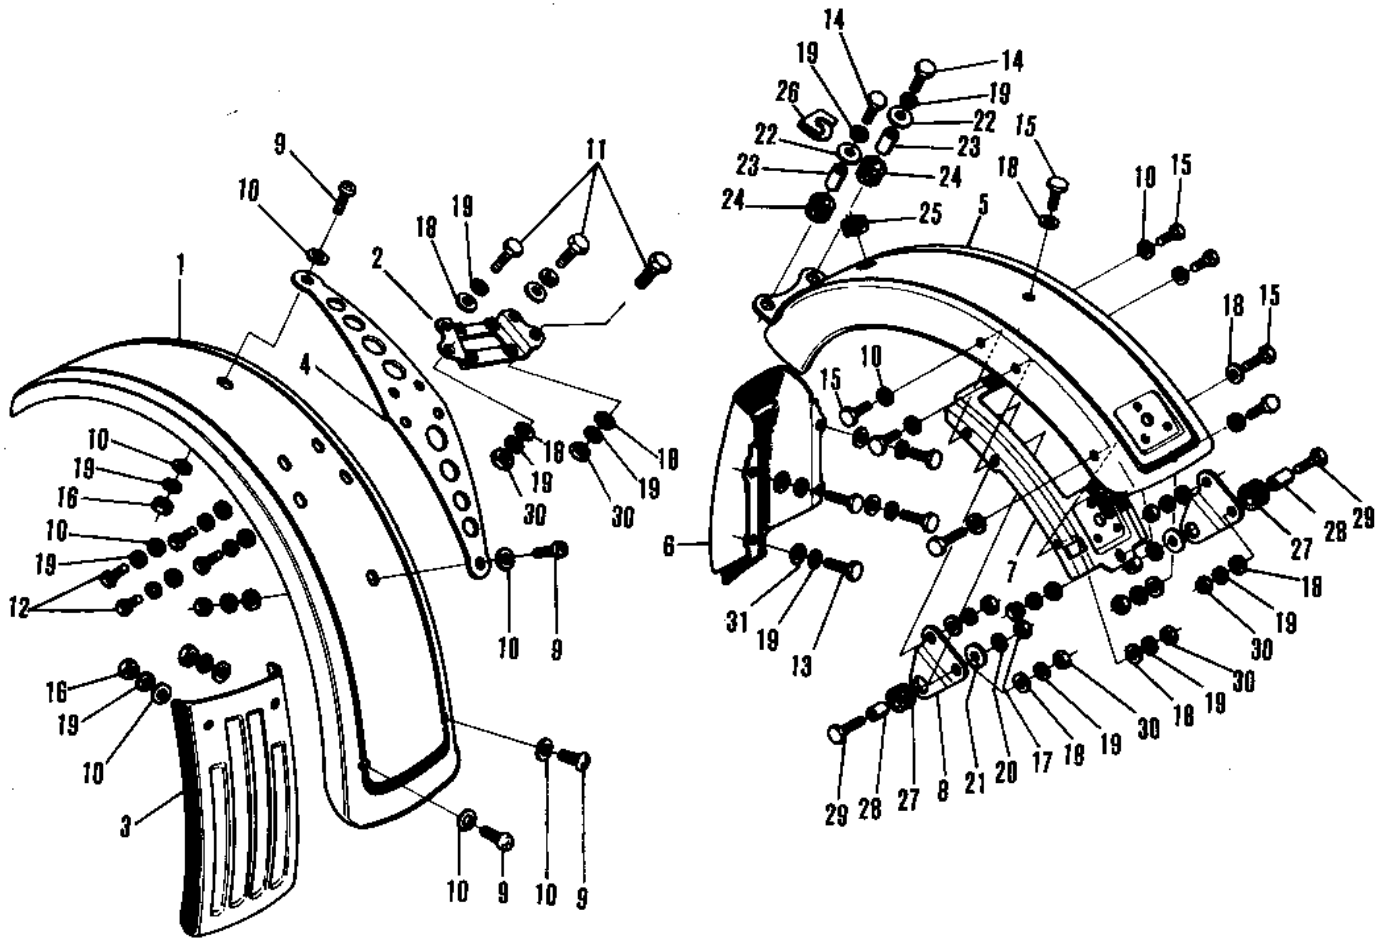

1971 PARTS DIAGRAM

FENDERS (F7)

1971 PARTS LIST

FENDERS (F7)

ITEM NAME	PART NUMBER	QUANTITY
FENDER-FR,YELLOW (Ref # 1)	35004-055-53	1
BRACKET-FRONT FENDER (Ref # 2)	35012-013	1
FLAP-FR FENDER,RUBBER (Ref # 3)	35019-004	1
PLATE FRONT FENDER (Ref # 4)	35013-003	1
FENDER-REAR,B YELLOW (Ref # 5)	35022-054-53	1
FENDER-RR (Ref # 6)	35022-053	1
BRACE-REAR FENDER (Ref # 7)	35034-012	1
BRACKET-REAR FENDER (Ref # 8)	35025-019	1
SCREW PAN HEAD 6X12 (Ref # 9)	220E0612	1
WASHER 6.5X20X1.6T (Ref # 10)	92022-125	2
BOLT-UPSET (Ref # 11)	112G0625	1
BOLT-UPSET,6X12 (Ref # 12)	112G0612	1
BOLT-UPSET 6X14 (Ref # 13)	112B0614	1
BOLT-UPSET (Ref # 14)	112G0618	1
SCREW PAN HEAD 6X14 (Ref # 15)	220B0614	1
NUT 6MM (Ref # 16)	312B0600	1
NUT,8MM (Ref # 17)	311B0800	1
WASHER PLAIN 6MM (Ref # 18)	411B0600	1
WASHER SPRING 6MM (Ref # 19)	461F0600	1
WASHER SPRING 8MM (Ref # 20)	461F0800	1
WASHER,8X26X2.3 (Ref # 21)	92022-1564	1
COLLAR (Ref # 23)	92027-103	1
DAMPER RUBBER (Ref # 24)	92075-051	1
GROMMET HARNESS 10MM (Ref # 25)	92071-010	1
PLATE-GROUND WIRE (Ref # 26)	26015-001	1
DAMPER RUBB TANK FRNT (Ref # 27)	92075-013	1
SPACER FUEL TANK MONT (Ref # 28)	92027-012	1
BOLT-SMALL-UPSET (Ref # 29)	115B0832	1
NUT 6MM (Ref # 30)	311B0600	1

1971 PARTS LIST

FENDERS (F7)

ITEM NAME	PART NUMBER	QUANTITY
COLLAR (Ref # 31)	92027-122	1
EMBLEM-FRONT FENDER (Ref # 32)	56027-015	1
EMBLEM-REAR FENDER (Ref # 33)	56027-016	1
EMBLEM-FENDER (Ref # 34)	56027-017	1