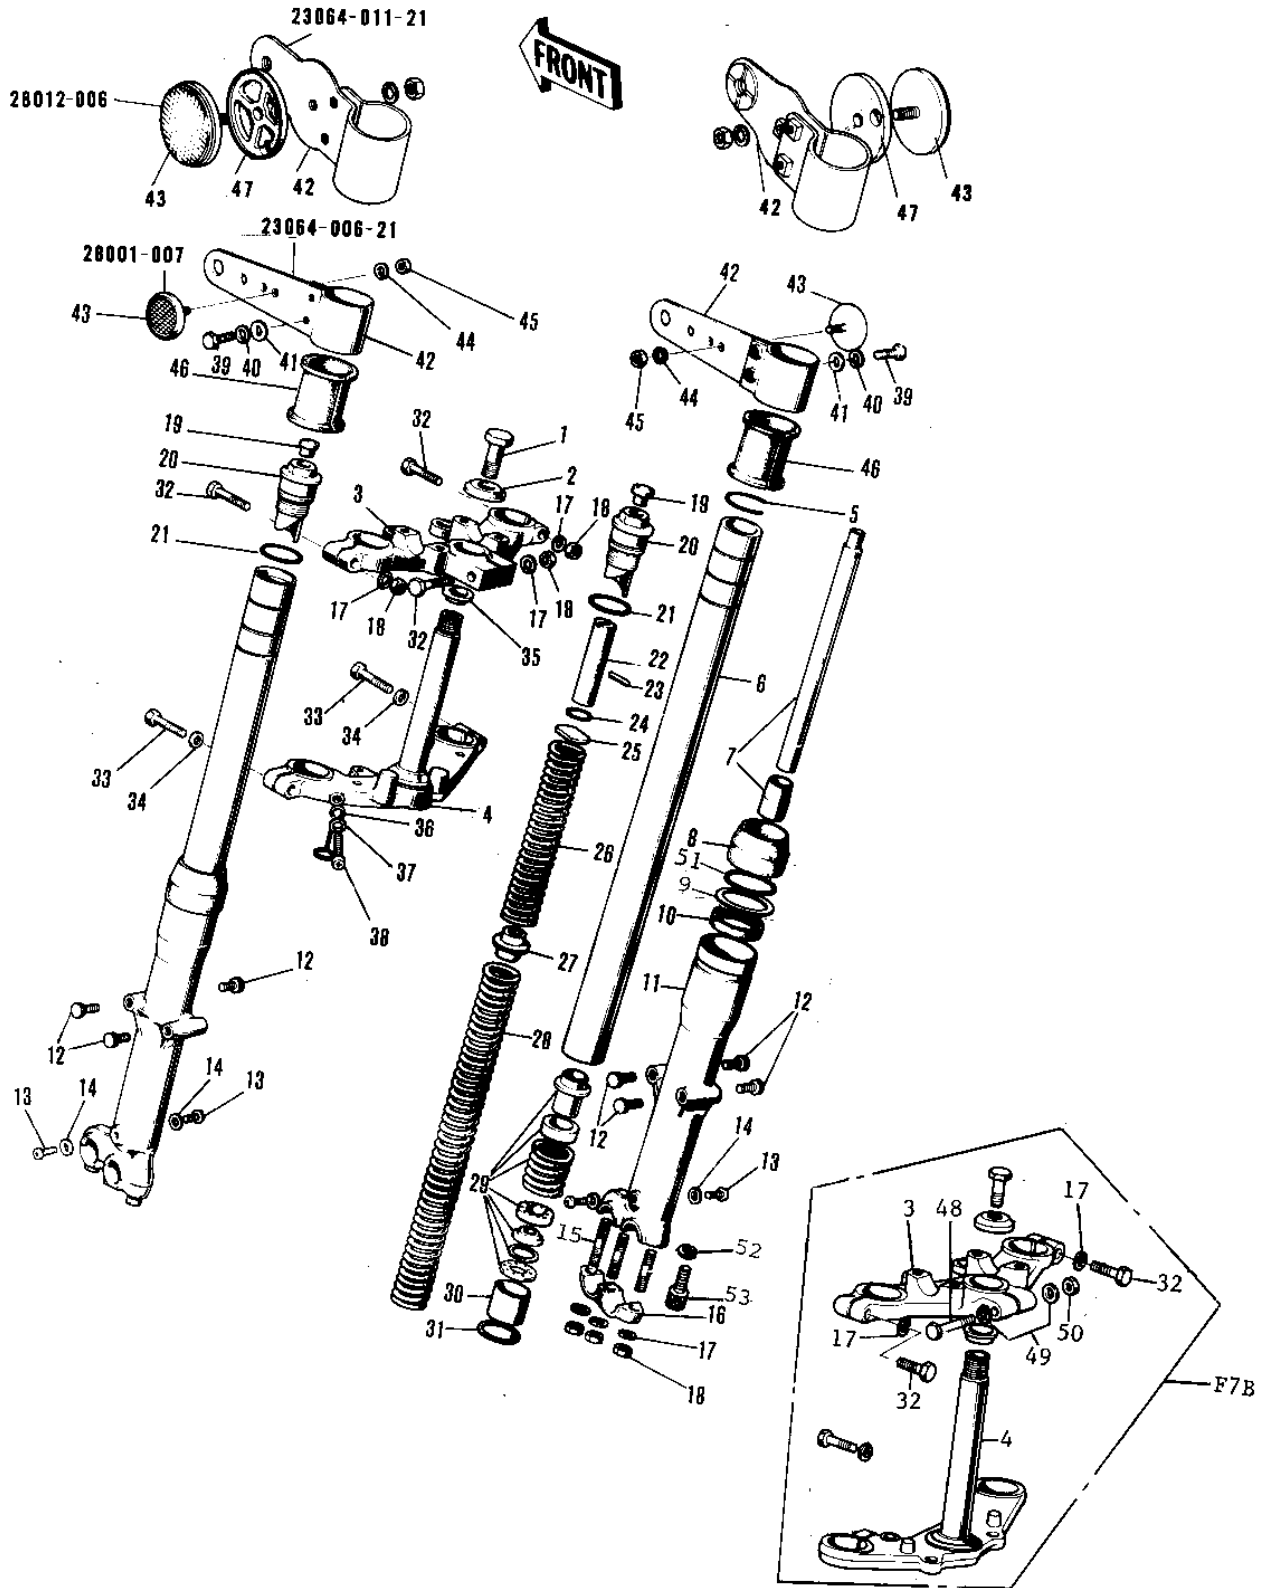

1971 PARTS DIAGRAM

FRONT FORK

1971 PARTS LIST

FRONT FORK

ITEM NAME	PART NUMBER	QUANTITY
FRONT FORK ASSY (Ref # 1~34)	44001-064	1
FORK-FRONT,BUFF (Ref # 1~34)	44001-064-80	1
FORK-FRONT (Ref # 1~34)	44001-102	1
BOLT STRNG STEM HEAD (Ref # 1)	44041-007	1
WASHER STRNG STEM HD (Ref # 2)	44043-016	1
HEAD-STEERING STEM (Ref # 3)	44039-035	1
HEAD-STEERING STEM (Ref # 3)	44039-049	1
STEM-STEERING (Ref # 4 4403)	44037-054	1
CIRCLIP (Ref # 5)	44044-011	1
TUBE-FORK INNER (Ref # 6)	44013-027	1
CYLINDER-FORK (Ref # 7,29)	44022-005	1
DUST SHIELD FORK (Ref # 8)	44010-006	1
WASHER-OIL SEAL FIT (Ref # 9)	44043-045	1
OIL SEAL (Ref # 10)	92049-1049	1
TUBE,LH,FORK OUTER (Ref # 11)	44005-034-80	2
CAP (Ref # 12)	44062-002	1
SCREW PAN HEAD 4X8 (Ref # 13)	220B0408	1
GASKET FORK DRAIN PLG (Ref # 14)	44045-002	1
STUD 8X30 (Ref # 15)	172G0830	1
HOLDER-FRONT AXLE (Ref # 16)	44063-002	1
WASHER SPRING 8MM (Ref # 17)	461F0800	2
NUT,8MM (Ref # 18)	311B0800	2
CAP CARB MOUNT HOLE (Ref # 19)	14039-001	1
CAP-FORK TOP BOLT (Ref # 19)	44062-004	1
BOLT-FORK TOP (Ref # 20)	44041-035	1
BOLT-FORK TOP (Ref # 20)	44041-046	1
'O' RING INNER TUBE (Ref # 21)	44046-014	1
WASHER-FORK SPRG SEAT (Ref # 25)	44029-016	1
SPRING-FORK,SHORT (Ref # 26)	44026-035	1