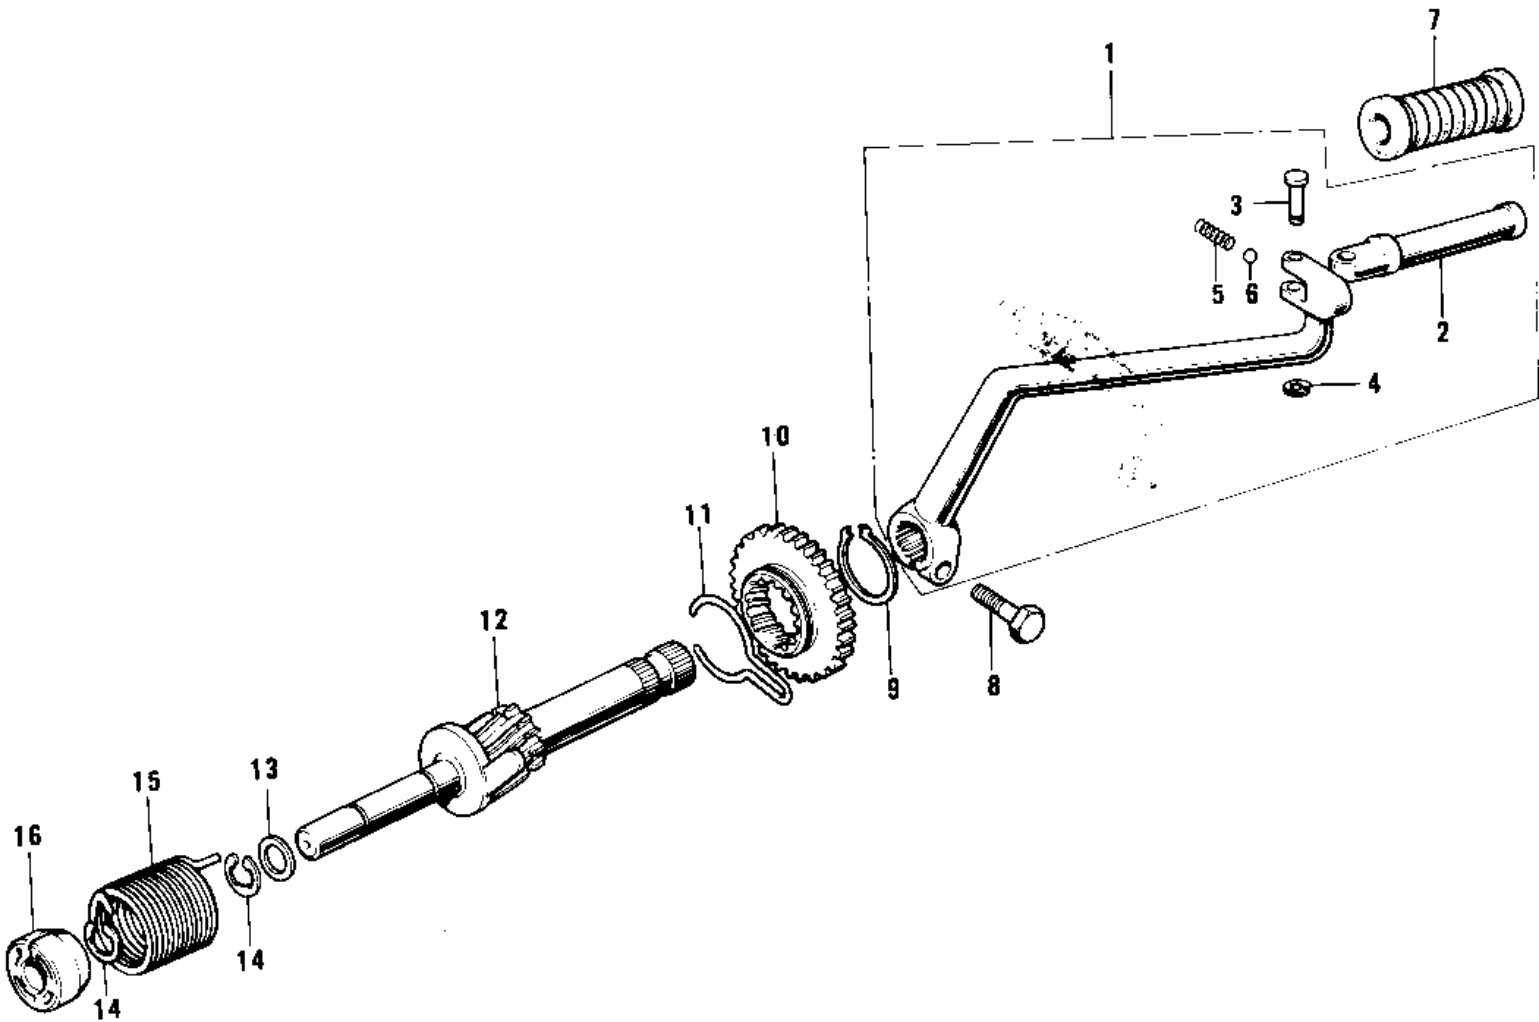

1971 PARTS DIAGRAM

KICKSTARTER MECHANISM ('71-'73 F7/F7-A/F)

1971 PARTS LIST

KICKSTARTER MECHANISM ('71-'73 F7/F7-A/F)

ITEM NAME	PART NUMBER	QUANTITY
PEDAL ASSY,KICK (Ref # 1)	13064-020	1
LEVER-KICKSTARTER (Ref # 2)	13060-012	1
PIN-KICKSTARTER PEDAL (Ref # 3)	92043-068	1
CIRCLIP 5MM (Ref # 4)	482K5000	1
SPRING-KICK STARTER (Ref # 5)	92081-049	1
BALL-STEEL,11/32" (Ref # 6)	600A1100	1
RUBBER KICK PEDAL (Ref # 7)	13063-004	1
BOLT-SMALL-UPSET 8X25 (Ref # 8)	115G0825	1
CIRCLIP (Ref # 9)	92033-022	1
GEAR-KICKSTARTER (Ref # 10)	13068-026	1
HOLDER KICK GEAR (Ref # 11)	13077-002	1
SHAFT ASY,KICKSTARTER (Ref # 12)	13245-004	1
SHIM-KICK SHAFT,0.5T (Ref # 13)	92022-150	1
CIRCLIP 10MM (Ref # 14)	482J0100	1
SPRING KICKSTARTER (Ref # 15)	92082-002	1
GUIDE KICK SPRING (Ref # 16)	13070-001	1