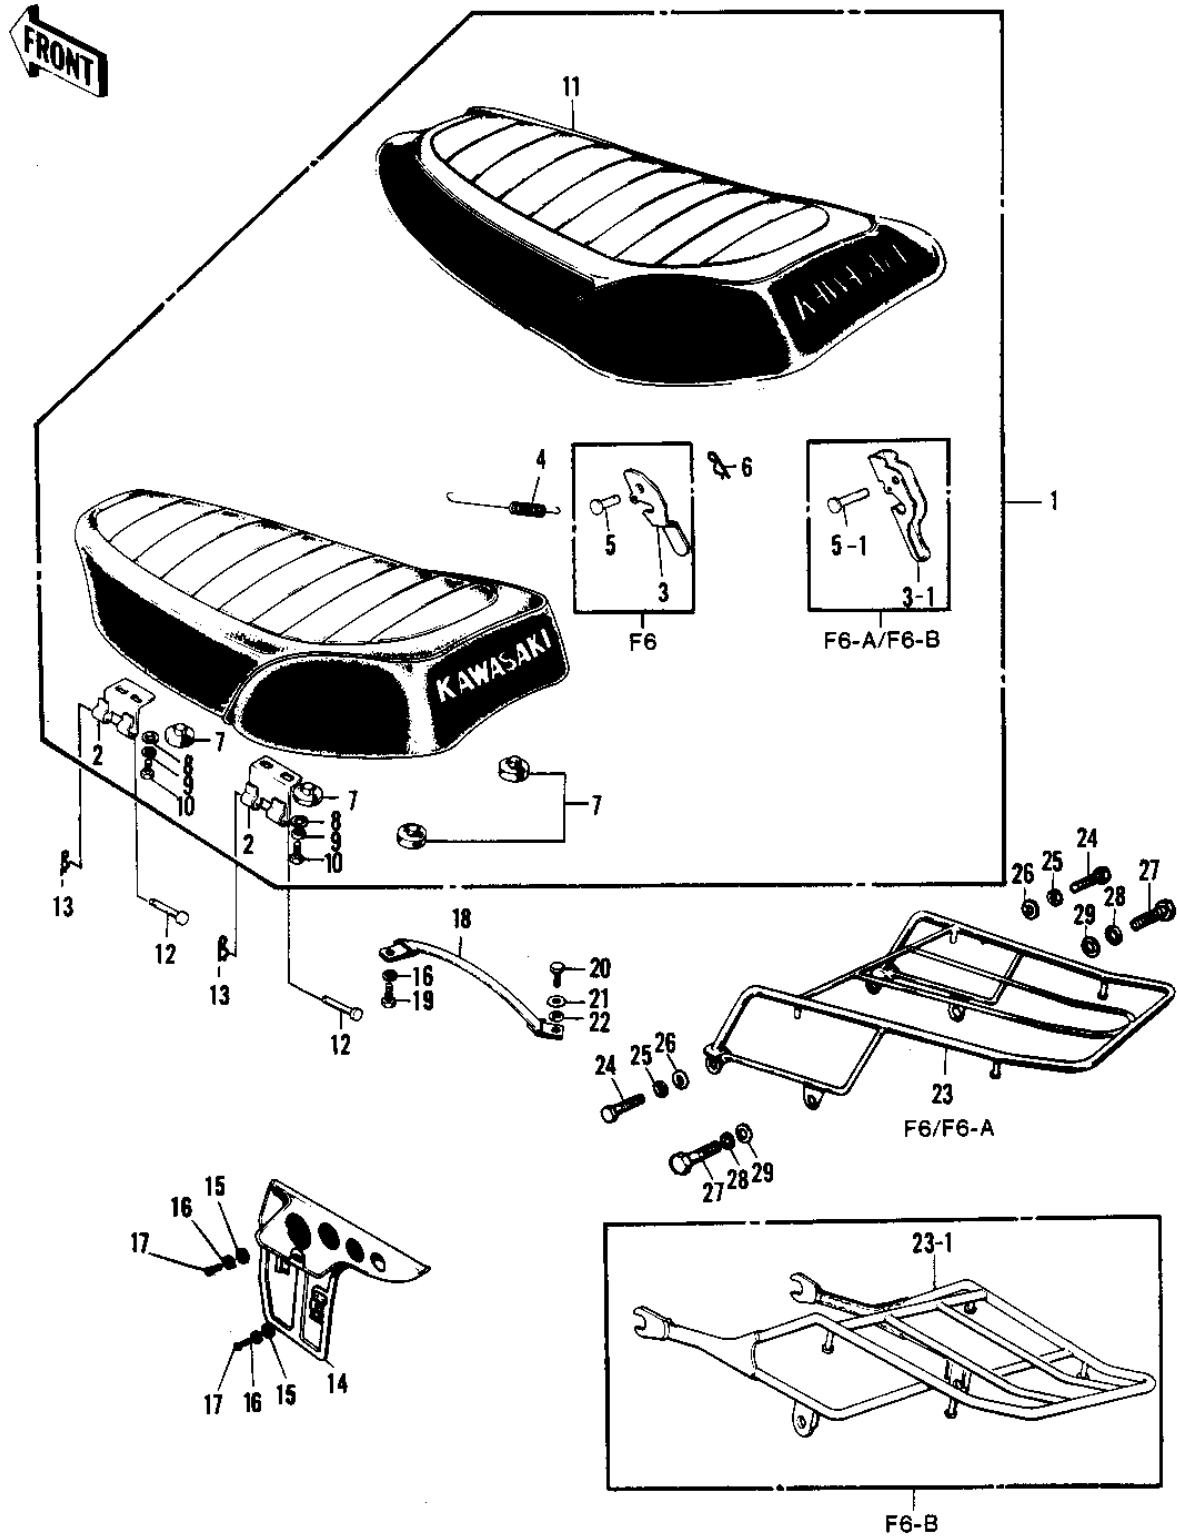

1971 PARTS DIAGRAM

SEAT/CARRIER/CHAIN COVER

1971 PARTS LIST

SEAT/CARRIER/CHAIN COVER

ITEM NAME	PART NUMBER	QUANTITY
SEAT-DUAL (Ref # 1)	53002-021	1
SEAT ASSY-DUAL (Ref # 1)	53002-043	1
HINGE (Ref # 2)	53009-015	1
HOOK (Ref # 3)	53008-008	1
HOOK (Ref # 3-1)	53008-012	1
SPRING,HOOK (Ref # 4)	53012-013	1
PIN DUAL SEAT PIVOT (Ref # 5)	53011-001	1
PIN-DUAL SEAT PIVOT (Ref # 5-1)	53011-004	1
COTTER PIN (Ref # 6)	92041-003	2
DAMPER RUBB DUAL SEAT (Ref # 7)	92075-023	1
WASHER PLAIN 6MM (Ref # 8)	411B0600	2
WASHER SPRING 6MM (Ref # 9)	461F0600	2
BOLT-UPSET 6X14 (Ref # 10)	112B0614	1
COVER-DUAL SEAT (Ref # 11)	53003-006	1
PIN (Ref # 12)	53011-002	1
CASE-CHAIN,BLACK (Ref # 14)	36014-035-21	1
SCREW PAN HEAD 6X12 (Ref # 17)	220B0612	1
BAND-SEAT STOPPER (Ref # 18)	92072-038	2
BOLT,6X10 (Ref # 19)	112G0610	1
BOLT-UPSET,6X12 (Ref # 20)	112G0612	1
WASHER LOCK 6MM (Ref # 21)	464H0600	1
WASHER PLAIN 6MM (Ref # 22)	410B0600	1
CARRIER-LUGGAGE (Ref # 23)	53029-038	1
CARRIER-LUGGAGE (Ref # 23-1)	53029-045	1
BOLT-SMALL-UPSET,8X18 (Ref # 24)	115G0818	1
WASHER SPRING 8MM (Ref # 25)	461F0800	1
WASHER PLAIN 8MM (Ref # 26)	410B0800	1
BOLT,HEX HEAD,10X18 (Ref # 27)	113G1018	1
BOLT,10X28 (Ref # 27)	113G1028	1

1971 PARTS LIST

SEAT/CARRIER/CHAIN COVER

ITEM NAME	PART NUMBER	QUANTITY
WASHER SPRING 10MM (Ref # 28)	461F1000	1
WASHER PLAIN 10MM (Ref # 29)	410B1000	1