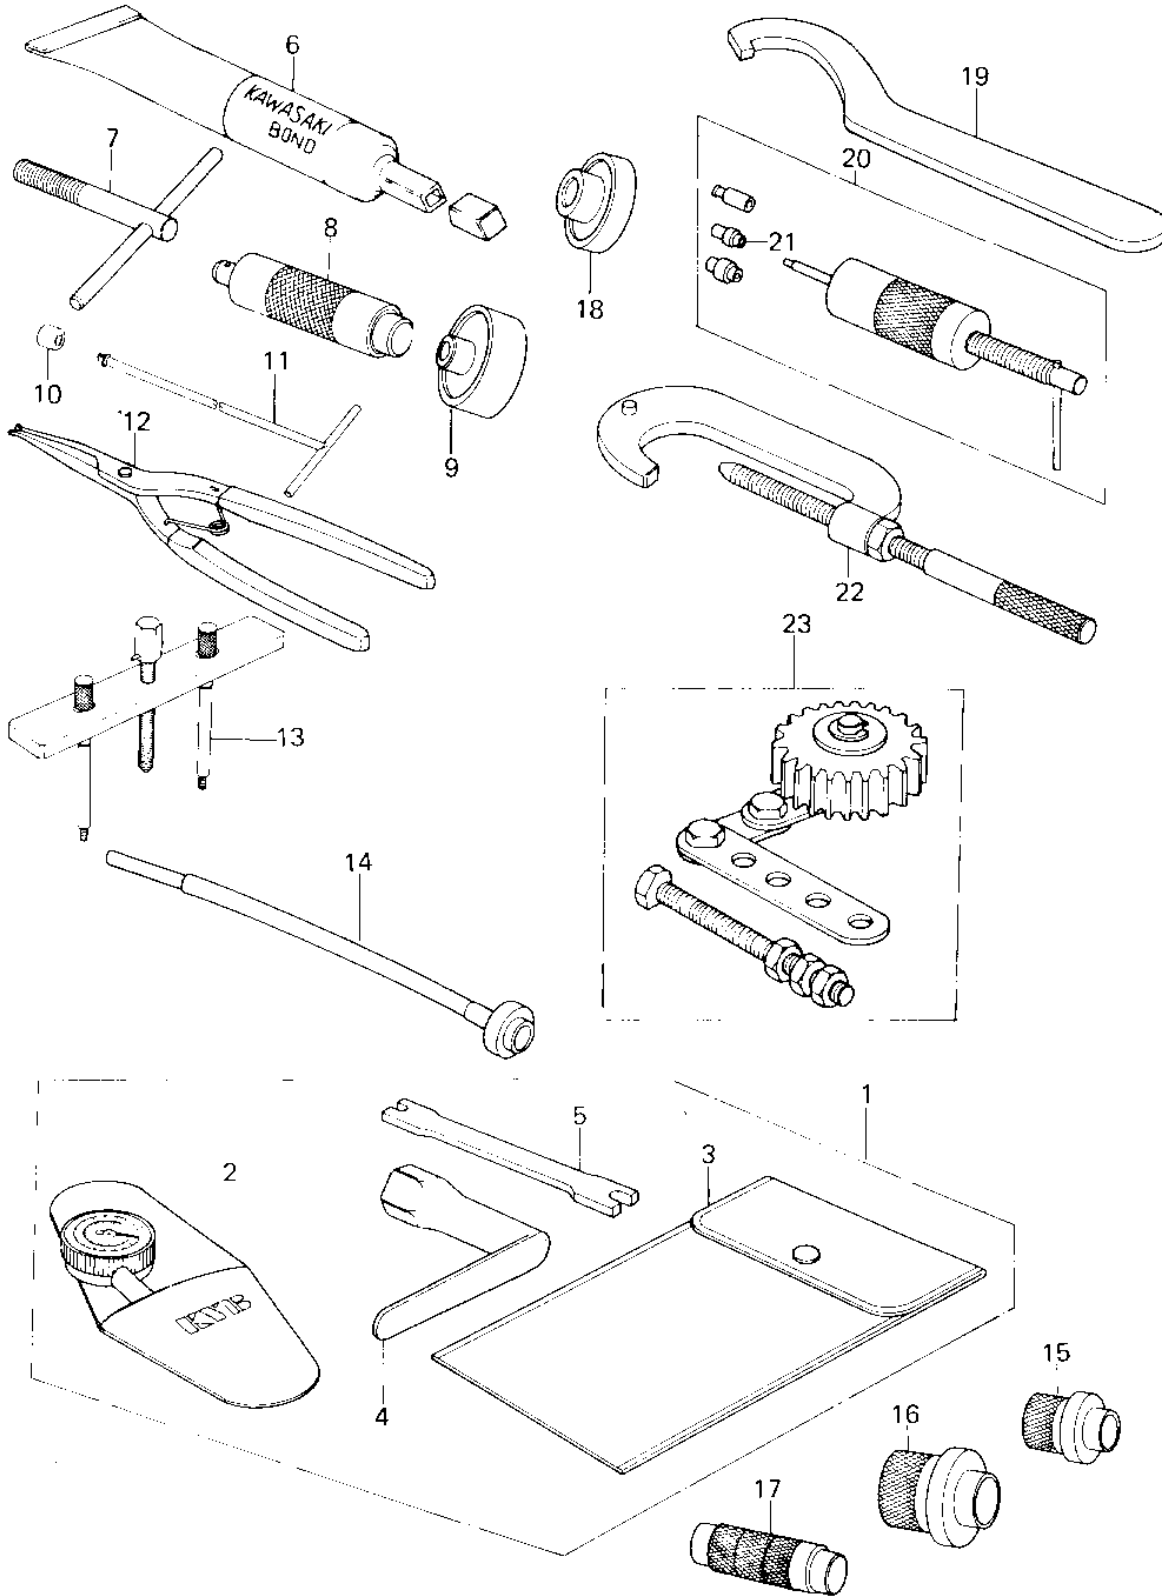

1978 KX™125 PARTS DIAGRAM

OWNER TOOLS/SPECIAL SERVICE TOOLS

1978 KX™125 PARTS LIST

OWNER TOOLS/SPECIAL SERVICE TOOLS

ITEM NAME	PART NUMBER	QUANTITY
TOOL KIT (Ref # 1)	56007-1010	1
GAUGE,AIR (Ref # 2)	52005-1003	1
BAG,TOOL (Ref # 3)	56008-008	1
WRENCH,SPARK PLUG (Ref # 4)	92110-019	1
WRENCH SPOKE (Ref # 5)	92110-1016	1
LIQUID GASKET (Ref # 6)	92104-002	1
57001-1216 (Canada) (Ref # 7)	57001-116	1
*** N.L.A.*** (Canada) (Ref # 8)	57001-139	1
57001-1129 (Canada) (Ref # 9)	57001-140	1
ADAPTER-FRK CYL HLDR (Ref # 10)	57001-176	1
HANDLE,FORK CLY HOLDR (Ref # 11)	57001-183	1
PLIERS,CIRCLIP,OUTSID (Ref # 12)	57001-144	1
57001-1098 (Canada) (Ref # 13)	57001-153	1
GAUGE,FUEL LEVEL (Ref # 14)	57001-207	1
GUIDE,OIL SEAL (Ref # 15)	57001-263	1
GUIDE,SHIFT OIL SEAL (Ref # 16)	57001-264	1
57001-1129 (Canada) (Ref # 17)	57001-286	1
57001-1129 (Canada) (Ref # 18)	57001-289	1
57001-1100 (Canada) (Ref # 19)	57001-321	1
PULLER-PISTON PIN (Ref # 20)	57001-910	1
ADAPTER B, PIN PULLER (Ref # 21)	57001-913	1
57001-1243 (Canada) (Ref # 22)	57001-307	1
HOLDER,GEAR (Ref # 23)	57001-1015	1