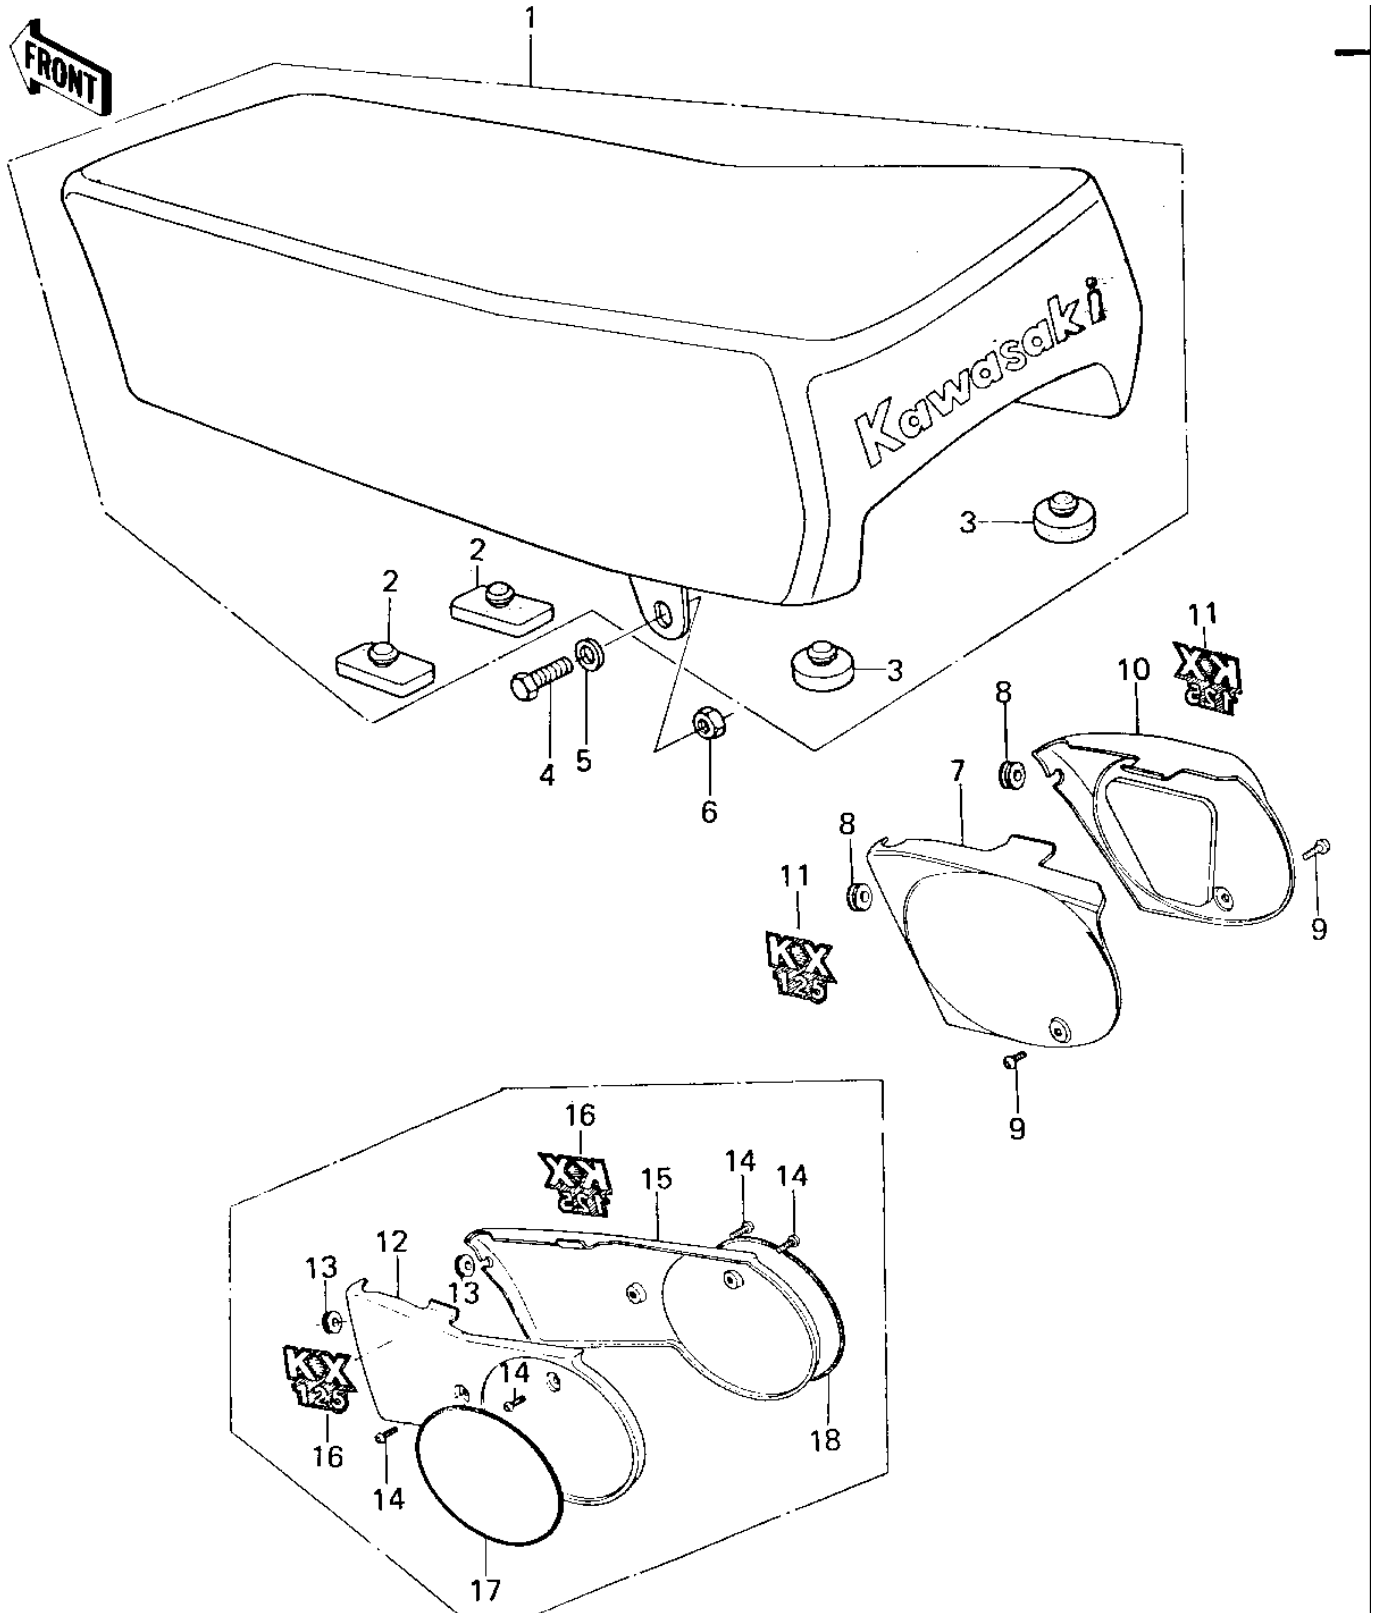

1978 KX™125 PARTS DIAGRAM

SEAT/SIDE COVERS ('78-'79 KX125-A4/A5)

1978 KX™125 PARTS LIST

SEAT/SIDE COVERS ('78-'79 KX125-A4/A5)

ITEM NAME	PART NUMBER	QUANTITY
SEAT-ASSY (Ref # 1)	53001-1016	1
SEAT-ASSY (Ref # 1)	53001-1029	1
DAMPER RUBBER,SEAT (Ref # 2)	92075-1054	1
DAMPER RUBBER (Ref # 3)	92075-281	1
BOLT-SMALL-UPSET,8X22 (Ref # 4)	115B0822	1
WASHER PLAIN 8MM (Ref # 5)	411B0800	1
NUT,LOCK,8MM (Ref # 6)	92015-1124	1
COVER,L.H SIDE,GREEN (Ref # 7)	36001-1021-6W	1
DAMPER RUBBER (Ref # 8)	92075-1028	2
SCREW,6X14 (Ref # 9)	92009-1287	2
COVER,R.H SIDE,GREEN (Ref # 10)	36001-1022-6W	1
EMBLEM,SIDE COVER (Ref # 11)	56018-1025	1
COVER,L.H.SIDE,L.GREN (Ref # 12)	36001-1066-6W	1
COVER,R.H.SIDE,L.GREN (Ref # 15)	36001-1067-6W	1
EMBLEM,SIDE COVER (Ref # 16)	56018-1088	1
PATTERN,SIDE COVER LH (Ref # 17)	56027-1513	1
PATTERN,SIDE COVER RH (Ref # 18)	56027-1514	1