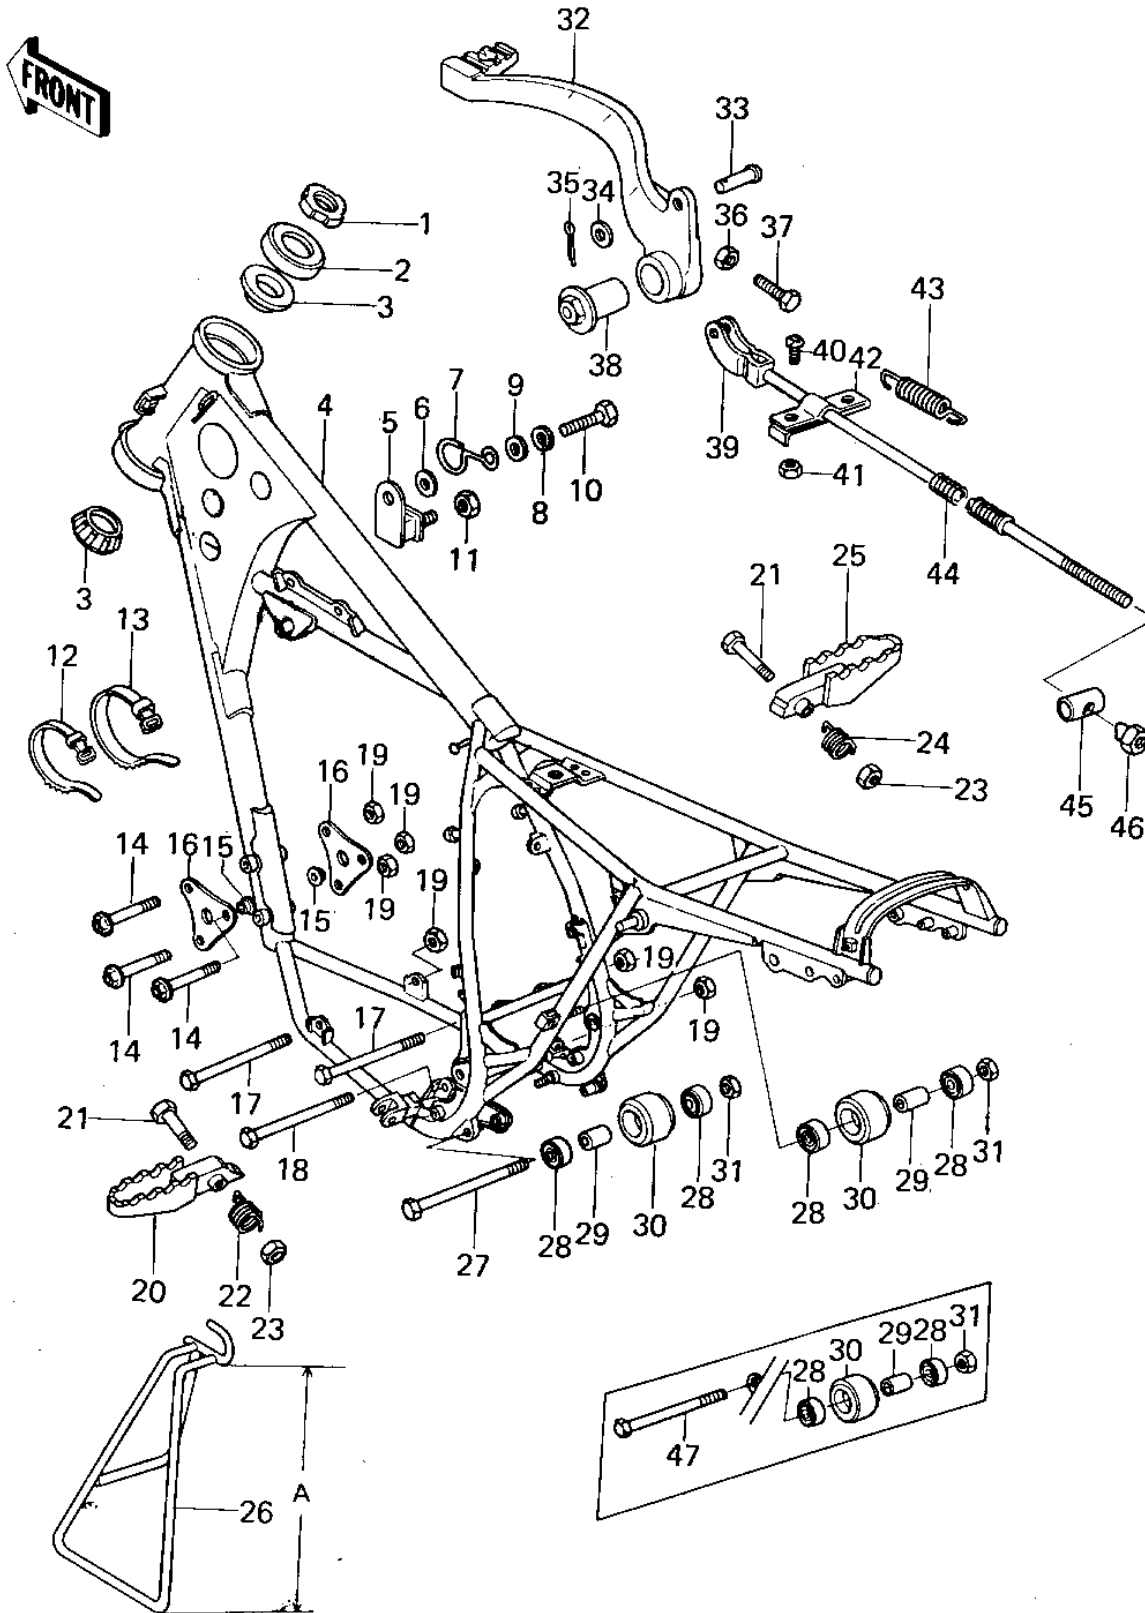

1978 KX™125 PARTS DIAGRAM

FRAME/FRAME FITTINGS

1978 KX™125 PARTS LIST

FRAME/FRAME FITTINGS

ITEM NAME	PART NUMBER	QUANTITY
NUT (Ref # 1)	92015-1546	1
CAP,STEERING STEM (Ref # 2)	46098-015	1
BEARING,STEERING STEM (Ref # 3)	92047-017	1
FRAME (Ref # 4)	32002-1034	1
FRAME (Ref # 4)	32002-1076	1
DAMPER,MUFFLER FITING (Ref # 5)	92075-1060	1
WASHER,8.5X20X1.6 (Ref # 6)	92022-1561	1
CLAM,CABLE (Ref # 7)	92037-1064	1
WASHER SPRING 8MM (Ref # 8)	461F0800	1
WASHER PLAIN 8MM (Ref # 9)	411B0800	1
BOLT-SMALL-UPSET 8X25 (Ref # 10)	115G0825	1
NUT,8MM (Ref # 11)	92019-018	1
BAND,MIDDLE (Ref # 12)	92072-031	2
BAND,WIRING HARNESS (Ref # 13)	92072-056	1
BOLT,8X69 (Ref # 14)	92001-1410	1
COLLAR (Ref # 15)	92027-1096	1
BRACKET,ENGINE (Ref # 16)	32029-1091	2
BOLT,FLANGED,8X90 (Ref # 17)	92002-1416	1
BOLT,8X105 (Ref # 18)	92001-1394	1
NUT,LOCK,8MM (Ref # 19)	92015-1124	2
STEP (Ref # 20)	34028-1034	1
BOLT,HEX HEAD 10X40 (Ref # 21)	92001-1028	1
SPRING,L.H,FOOTREST (Ref # 22)	92081-1254	1
NUT,LOCK,10MM (Ref # 23)	92019-021	1
SPRING,R.H,FOOTREST (Ref # 24)	92081-1255	1
STEP (Ref # 25)	34028-1033	1
STAND-SIDE (Ref # 26)	34024-1012	1
STAND-SIDE (Ref # 26)	34024-1029	1
BOLT,8X78.5 (Ref # 27)	92001-1093	1