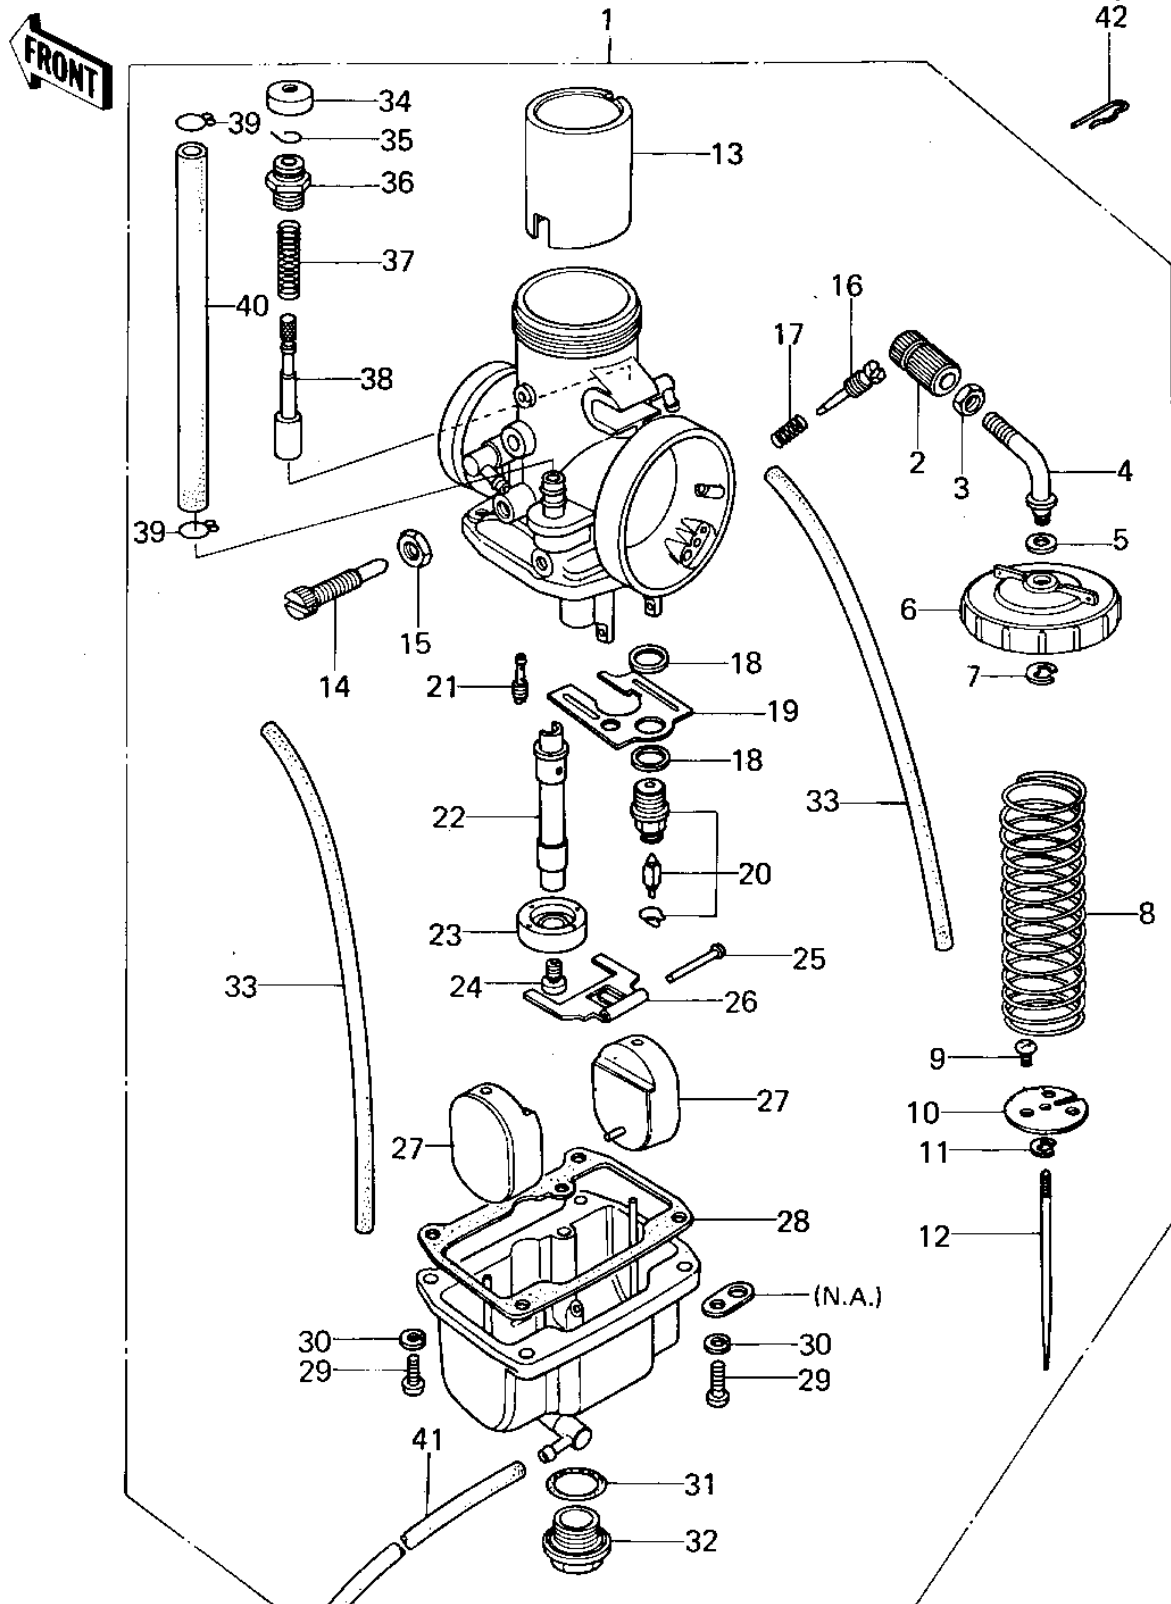

1978 KX™125 PARTS DIAGRAM

CARBURETOR ('78-'79 KX125-A4/A5)