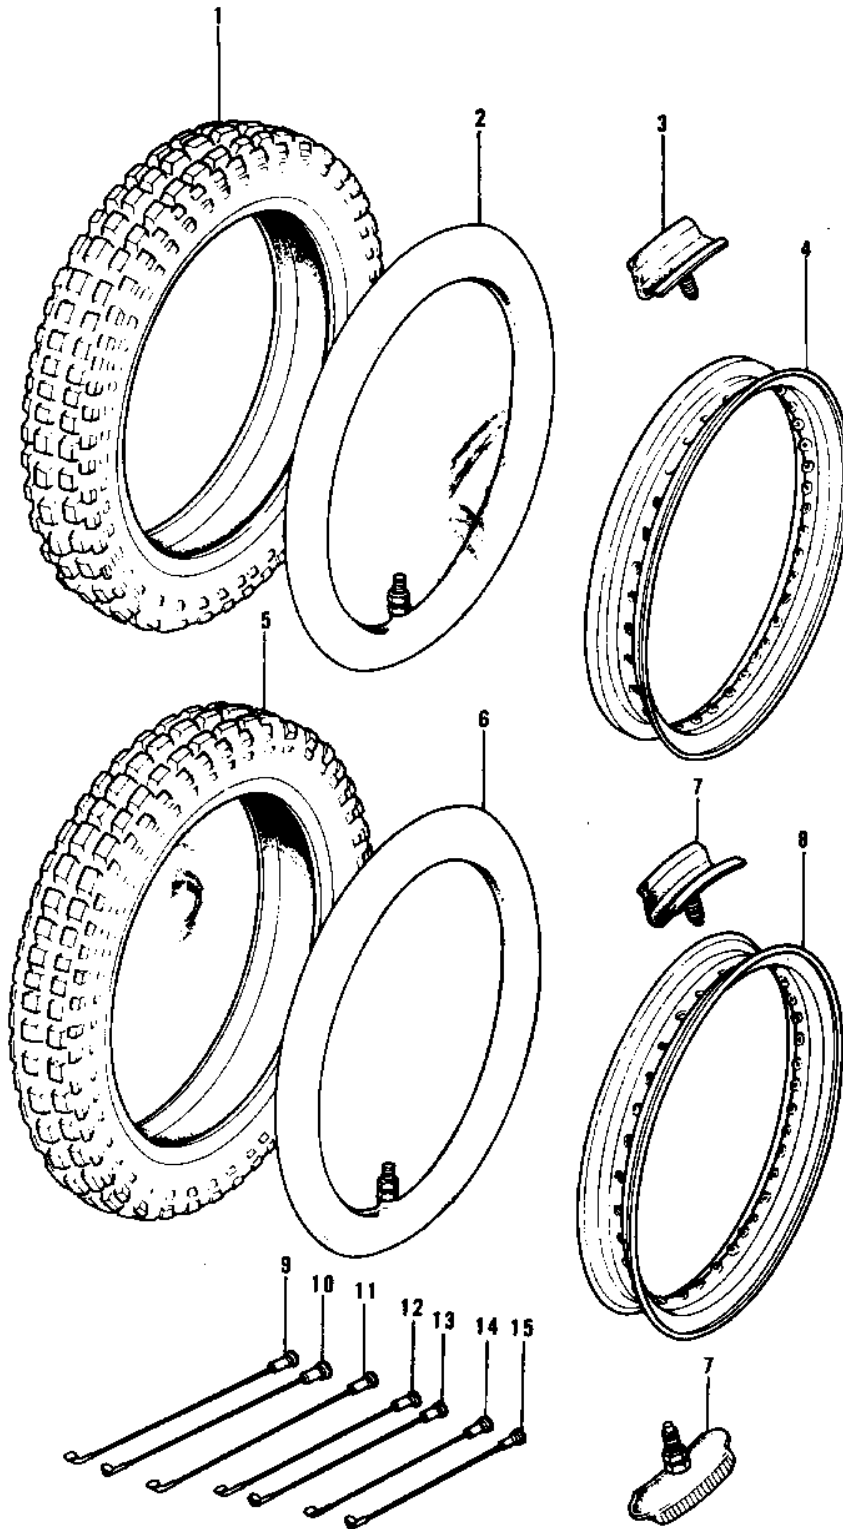

1974 KX™125 PARTS DIAGRAM

WHEELS/TIRES ('74-'76 KX125/A/A3)

1974 KX™125 PARTS LIST

WHEELS/TIRES ('74-'76 KX125/A/A3)

ITEM NAME	PART NUMBER	QUANTITY
TIRE 300-21 DUN MX (Ref # 1)	41017-012	1
TUBE,2.75/3.70-21 (Ref # 2)	41022-1021	1
PROTECTOR,BEAD 1.60A (Ref # 3)	41024-010	1
RIM,1.60AX21E (Ref # 4)	41025-076	1
*** N.L.A. *** (Canada) (Ref # 5)	41017-015	1
TUBE 350/375/410-18 (Ref # 6)	41022-031	1
PROTECTOR,BEAD,1.85B (Ref # 7)	41024-011	1
RIM,1.85BX18E (Ref # 8)	41025-077	1
SPOKE-ASY,FR INNER (Ref # 9)	41027-068	1
SPOKE-ASY FR OUTER (Ref # 10)	41028-068	1
SPOKE-ASY,FR (Ref # 11)	41027-069	1
SPOKE-ASY,RR INNER L (Ref # 12)	41027-070	1
SPOKE-ASY RR OUTER L (Ref # 13)	41028-069	1
SPOKE-ASY,RR INNER R (Ref # 14)	41027-071	1
SPOKE-ASY RR OUTER R (Ref # 15)	41028-070	1