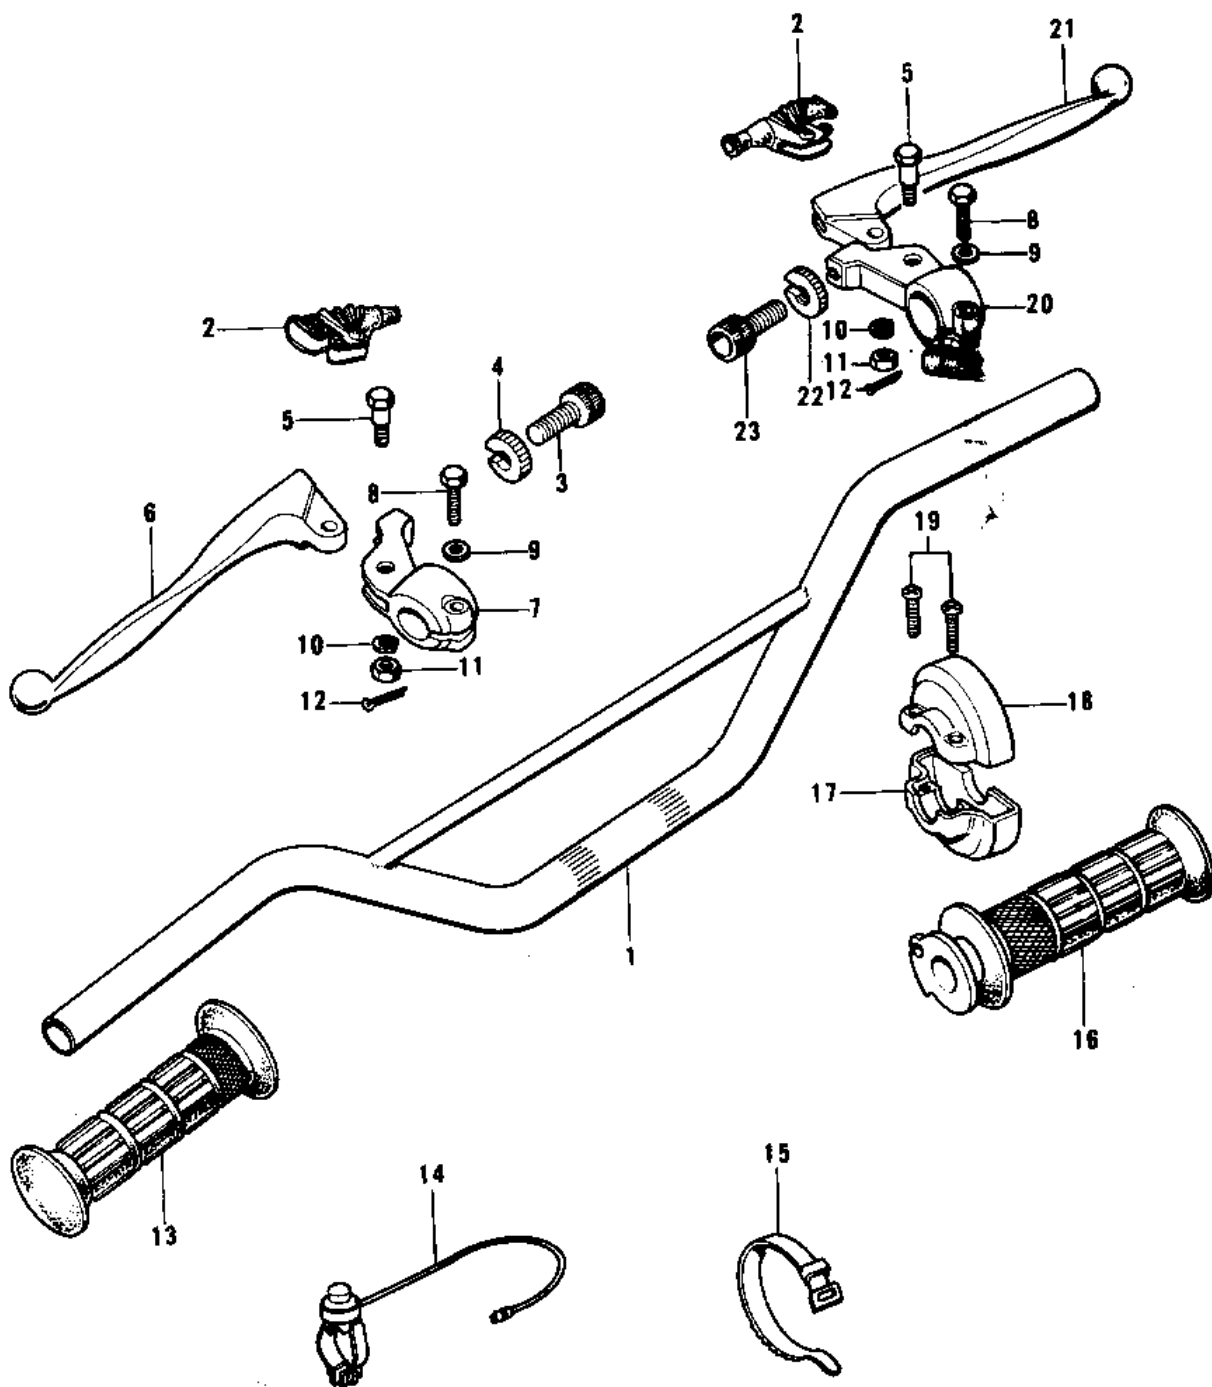

1974 KX™125 PARTS DIAGRAM

HANDLEBAR ('74-'76 KX125/A/A3)

1974 KX™125 PARTS LIST

HANDLEBAR ('74-'76 KX125/A/A3)

ITEM NAME	PART NUMBER	QUANTITY
HANDLEBAR (Ref # 1)	46004-028	1
BOOTS,LEVER HOLDER (Ref # 2)	49006-1017	1
SCREW,CABLE ADJUST (Ref # 3)	46055-009	1
NUT-LOCK (Ref # 4)	46056-005	1
NUT,CABLE ADJUST LOCK (Ref # 4)	46056-006	2
BOLT,HEX HEAD,6MM (Ref # 5)	92001-140	1
LEVER,CLUTCH (Ref # 6)	46092-020	1
LEVER, CLUTCH (Ref # 6)	46092-021	1
HOLDER,CLUTCH LEVER (Ref # 7)	46094-014	1
BOLT, HEX HEAD 6X22 (Ref # 8)	110N0622	1
WASHER PLAIN 6MM (Ref # 9)	411B0600	1
WASHER SPRING 6MM (Ref # 10)	461F0600	1
NUT CASTLE (Ref # 11)	320B0600	1
PIN COTTER 1.6X15 (Ref # 12)	550D1615	1
RUBBER,L.H GRIP (Ref # 13)	46075-025	1
SWITCH,ASSY,ENG STOP (Ref # 14)	27010-1018	1
BAND,SHORT (Ref # 15)	92072-030	1
GRIP ASSY,THROTTLE (Ref # 16)	46019-033	1
CASE,R.H LOWER (Ref # 17)	46023-018	1
CASE,R.H UPPER (Ref # 18)	46041-022	1
SCREW PAN HEAD 5X20 (Ref # 19)	220E0520	1
HOLDER,FR BRAKE LEVER (Ref # 20)	46060-010	1
LEVER,FRONT BRAKE (Ref # 21)	46058-017	1
FRONT BRAKE LEVER (Ref # 21)	46058-018	1
SCREW,CABLE ADJUST (Ref # 23)	46055-010	1