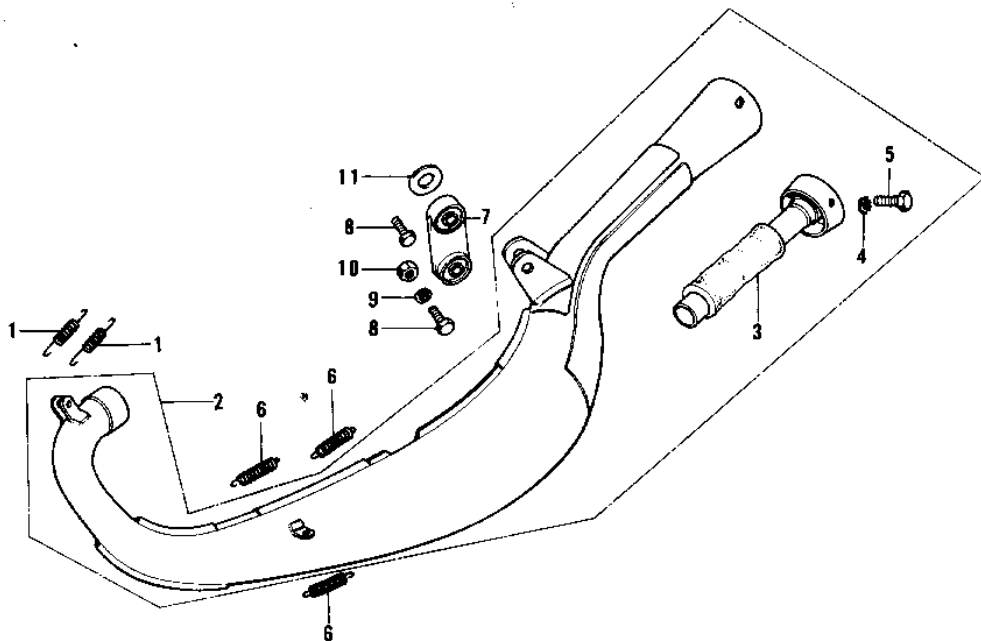

1974 KX™125 PARTS DIAGRAM

AIR CLEANER/MUFFLER

1974 KX™125 PARTS LIST

AIR CLEANER/MUFFLER

ITEM NAME	PART NUMBER	QUANTITY
SPRING-CONNECTOR (Ref # 1)	18071-003	1
MUFFLER ASSY (Ref # 2)	18002-117	1
BAFFLE TUBE (Ref # 3)	18033-082	1
WASHER LOCK 6MM (Ref # 4)	464H0600	1
BOLT-UPSET,6X12 (Ref # 5)	112G0612	1
SPRING,MUFFLER (Ref # 6)	18071-006	1
BRACKET,MUFFLER (Ref # 7)	18024-022	1
BOLT HEX HEAD 8X35 (Ref # 8)	110N0835	1
WASHER SPRING 8MM (Ref # 9)	461F0800	1
NUT,8MM (Ref # 10)	92019-018	1
WASHER PLAIN 12MM (Ref # 11)	411B1200	1
SCREW PAN HEAD 6X20 (Ref # 12)	220B0620	1
WASHER SPRING 6MM (Ref # 13)	461F0600	2
WASHER PLAIN (Ref # 14)	92022-024	1
DAMPER RUBBER (Ref # 15)	92075-076	1
COLLAR (Ref # 16)	92027-194	1
BODY,AIR CLEANER (Ref # 17)	11011-037	1
DAMPER RUBBER (Ref # 18)	92075-107	1
AIR CLEANER ASSY (Ref # 19)	11010-075	1
NUT,6MM (Ref # 20)	92019-019	1
WASHER PLAIN 6MM (Ref # 22)	411B0600	1
CAP,AIR CLEANER (Ref # 23)	11012-035	1
ELEMENT,AIR,CLNR (Ref # 24)	11013-041	1
CONNECTOR (Ref # 25)	11026-011	1
SCAP,CONNECTOR (Ref # 26)	11012-044	1
SCREW PAN HEAD 6X16 (Ref # 27)	220B0616	1
SCREW PAN HEAD 5X35 (Ref # 28)	220B0535	1
SCREW PAN HEAD 5X40 (Ref # 28)	220B0540A	1
CLAMP (Ref # 29)	92037-106	1

1974 KX™125 PARTS LIST

AIR CLEANER/MUFFLER

ITEM NAME	PART NUMBER	QUANTITY
INLET PIPE (Ref # 30)	11015-044	1
GASKET,INLET PIPE (Ref # 31)	11017-012	1
PLUG,AIR CLEANER BODY (Ref # 32)	92067-019	1
COLLAR,6.8X10X8.5 (Ref # 33)	92027-129	1