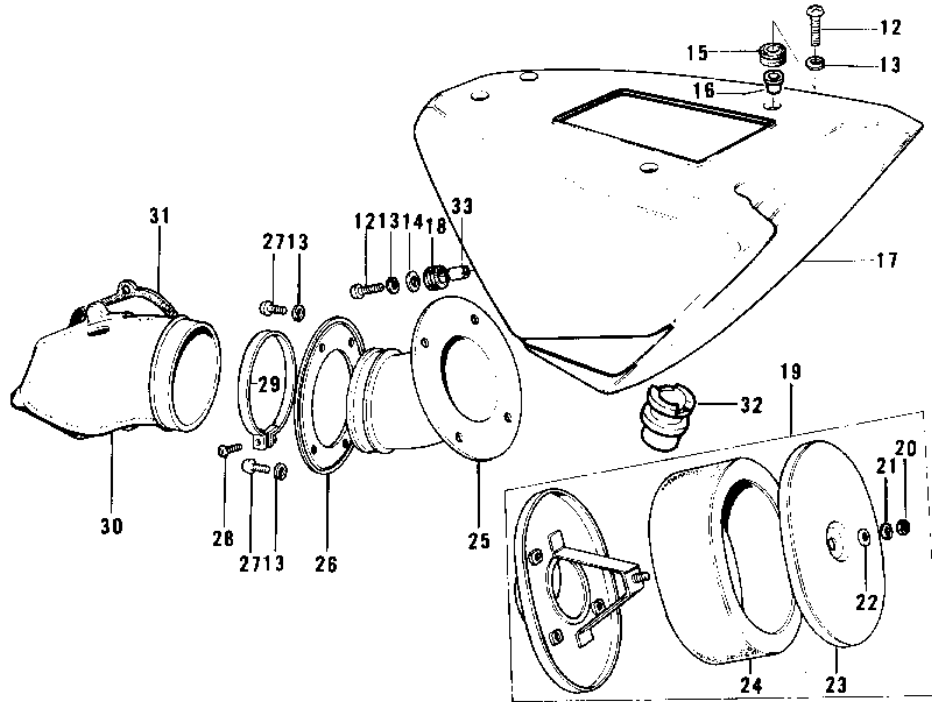

1974 KX™125 PARTS DIAGRAM

AIR CLEANER/MUFFLER

1974 KX™125 PARTS LIST

AIR CLEANER/MUFFLER

ITEM NAME	PART NUMBER	QUANTITY
SPRING-CONNECTOR (Ref # 1)	18071-003	1
MUFFLER ASSY (Ref # 2)	18002-117	1
BAFFLE TUBE (Ref # 3)	18033-082	1
WASHER LOCK 6MM (Ref # 4)	464H0600	1
BOLT-UPSET,6X12 (Ref # 5)	112G0612	1
SPRING,MUFFLER (Ref # 6)	18071-006	1
BRACKET,MUFFLER (Ref # 7)	18024-022	1
BOLT HEX HEAD 8X35 (Ref # 8)	110N0835	1
WASHER SPRING 8MM (Ref # 9)	461F0800	1
NUT,8MM (Ref # 10)	92019-018	1
WASHER PLAIN 12MM (Ref # 11)	411B1200	1
SCREW PAN HEAD 6X20 (Ref # 12)	220B0620	1
WASHER SPRING 6MM (Ref # 13)	461F0600	2
WASHER PLAIN (Ref # 14)	92022-024	1
DAMPER RUBBER (Ref # 15)	92075-076	1
COLLAR (Ref # 16)	92027-194	1
BODY,AIR CLEANER (Ref # 17)	11011-037	1
DAMPER RUBBER (Ref # 18)	92075-107	1
AIR CLEANER ASSY (Ref # 19)	11010-075	1
NUT,6MM (Ref # 20)	92019-019	1
WASHER PLAIN 6MM (Ref # 22)	411B0600	1
CAP,AIR CLEANER (Ref # 23)	11012-035	1
ELEMENT,AIR,CLNR (Ref # 24)	11013-041	1
CONNECTOR (Ref # 25)	11026-011	1
SCAP,CONNECTOR (Ref # 26)	11012-044	1
SCREW PAN HEAD 6X16 (Ref # 27)	220B0616	1
SCREW PAN HEAD 5X35 (Ref # 28)	220B0535	1
SCREW PAN HEAD 5X40 (Ref # 28)	220B0540A	1
CLAMP (Ref # 29)	92037-106	1

1974 KX™125 PARTS LIST

AIR CLEANER/MUFFLER

ITEM NAME	PART NUMBER	QUANTITY
INLET PIPE (Ref # 30)	11015-044	1
GASKET,INLET PIPE (Ref # 31)	11017-012	1
PLUG,AIR CLEANER BODY (Ref # 32)	92067-019	1
COLLAR,6.8X10X8.5 (Ref # 33)	92027-129	1