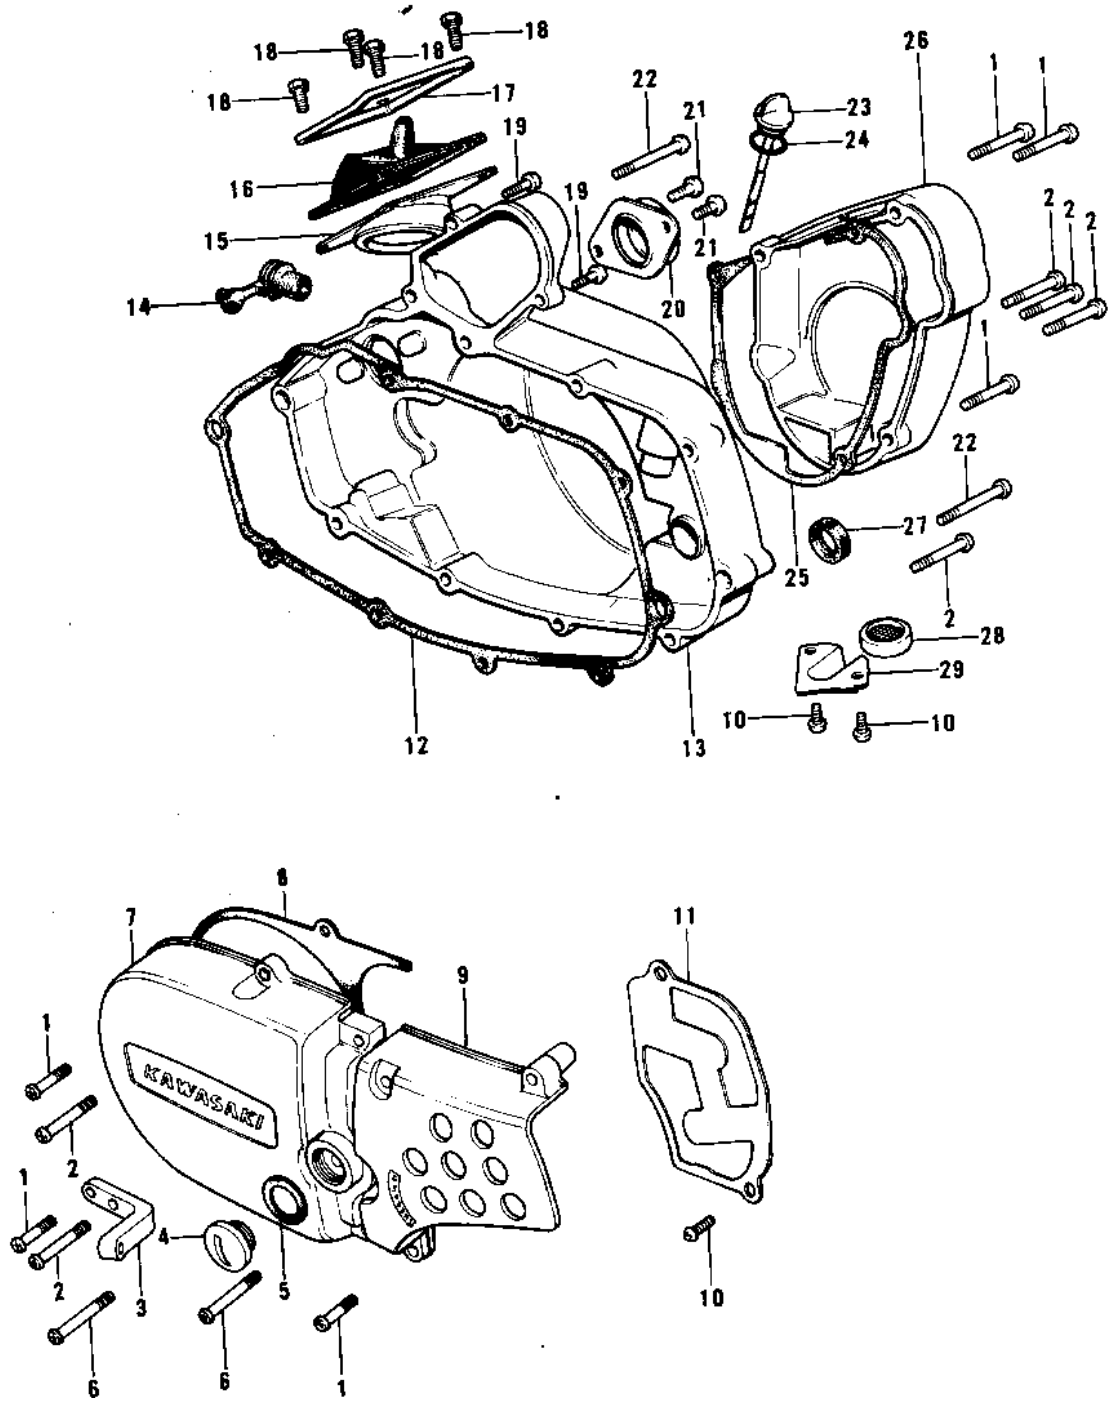

1974 KX™ 125 PARTS DIAGRAM

ENGINE COVERS ('74-'76 KX125/A/A3)

1974 KX™125 PARTS LIST

ENGINE COVERS ('74-'76 KX125/A/A3)

ITEM NAME	PART NUMBER	QUANTITY
SCREW PAN HEAD 6X20 (Ref # 1)	220B0620	2
SCREW PAN HEAD 6X30 (Ref # 2)	220B0630	2
HOLDER,WIRE GUIDE (Ref # 3)	14044-012	1
PLUG,L.H ENG COVER (Ref # 4)	92067-017	1
"O" RING,16MM (Ref # 5)	670B2016	1
SCREW PAN HEAD 6X35 (Ref # 6)	220B0635	2
COVER,MAGNETO,F.BLACK (Ref # 7)	14031-1053	1
GASKET,L.H ENG COVER (Ref # 8)	14045-017	1
COVER,CHN CASE,BLACK (Ref # 9)	14026-028-21	1
SCREW PAN HEAD 6X12 (Ref # 10)	220B0612	3
COVER,OIL PUMP (Ref # 11)	14030-060	1
GASKET,R.H ENG COVER (Ref # 12)	14046-029	1
COVER,R.H ENG,F.BLACK (Ref # 13)	14032-105-21	1
COVER,R.H ENG,BLACK (Ref # 13)	14032-116-21	1
GROMMET,R.H ENG COV (Ref # 14)	92071-076	1
CAP,CARBURETOR (Ref # 15)	14038-039	1
CAP,CARBURETOR (Ref # 16)	14038-041	1
HOLDER,CARBRETOR CAP (Ref # 17)	14065-007	1
SCREW PAN HEAD 6X16 (Ref # 18)	220B0616	1
SCREW PAN HEAD 5X16 (Ref # 19)	220B0516A	1
HOLDER,CARBURETOR (Ref # 20)	16065-033	1
SCREW PAN HEAD 6X45 (Ref # 22)	220B0645	1
PLUG,OI FILLER (Ref # 23)	16115-024	1
"O" RING,20MM (Ref # 24)	670B2020	1
GASKET,CARB COVER (Ref # 25)	14048-005	1
GASKET,CARBURETOR COV (Ref # 25)	11009-1277	1
COVER,CARB,F.BLACK (Ref # 26)	14030-062-21	1
COVER,CARB,BLACK (Ref # 26)	14030-069-21	1
OIL SEAL SB16244 (Ref # 27)	92049-002	1

1974 KX™125 PARTS LIST

ENGINE COVERS ('74-'76 KX125/A/A3)

ITEM NAME	PART NUMBER	QUANTITY
DRAIN,FUEL (Ref # 28)	16116-006	1
COVER,FUEL DRAIN (Ref # 29)	14076-006	1