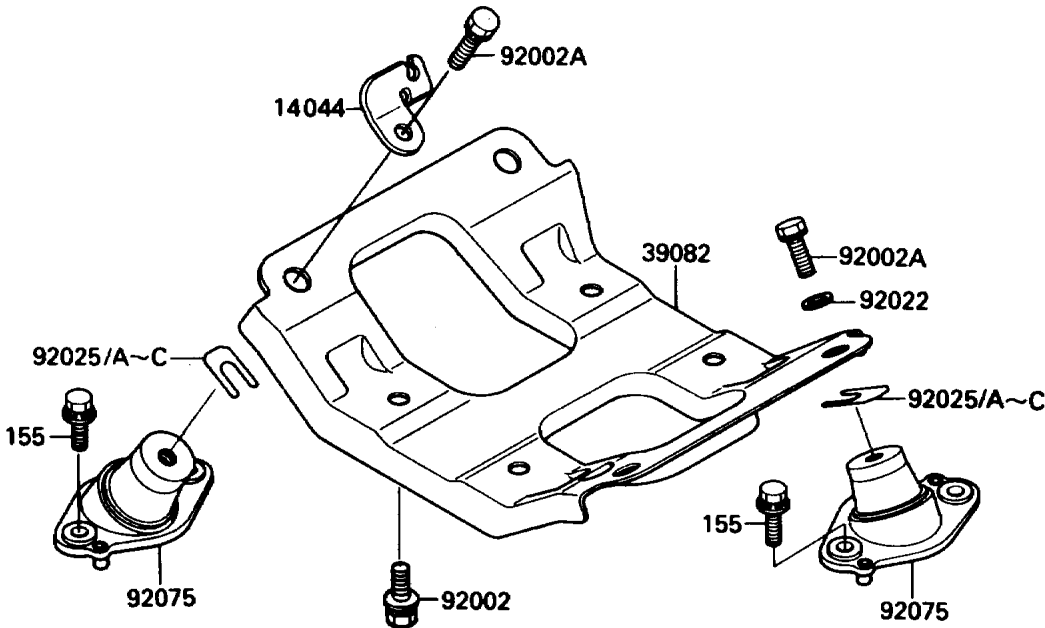

1988 JET SKI® 650 SX PARTS DIAGRAM

Engine Mount

F3144-0005

1988 JET SKI® 650 SX PARTS LIST

Engine Mount

ITEM NAME	PART NUMBER	QUANTITY
HOLDER-CABLE (Ref # 14044)	14044-3705	1
MOUNT-ENGINE (Ref # 39082)	39082-3701	1
BOLT,10X25 (Ref # 92002)	92002-3765	1
BOLT,10X25 (Ref # 92002A)	92002-3778	1
WASHER,32X10.5X4 (Ref # 92022)	92022-3023	1
SHIM,T=0.3MM (Ref # 92025)	92025-3705	1
SHIM,T=0.5MM (Ref # 92025A)	92025-3706	1
SHIM,T=1.0MM (Ref # 92025B)	92025-3707	1
SHIM,T=1.5MM (Ref # 92025C)	92025-3708	1
DAMPER,ENGINE MOUNT (Ref # 92075)	92075-3724	1
BOLT-WSP-SMALL,8X20 (Ref # 155)	155R0820	1