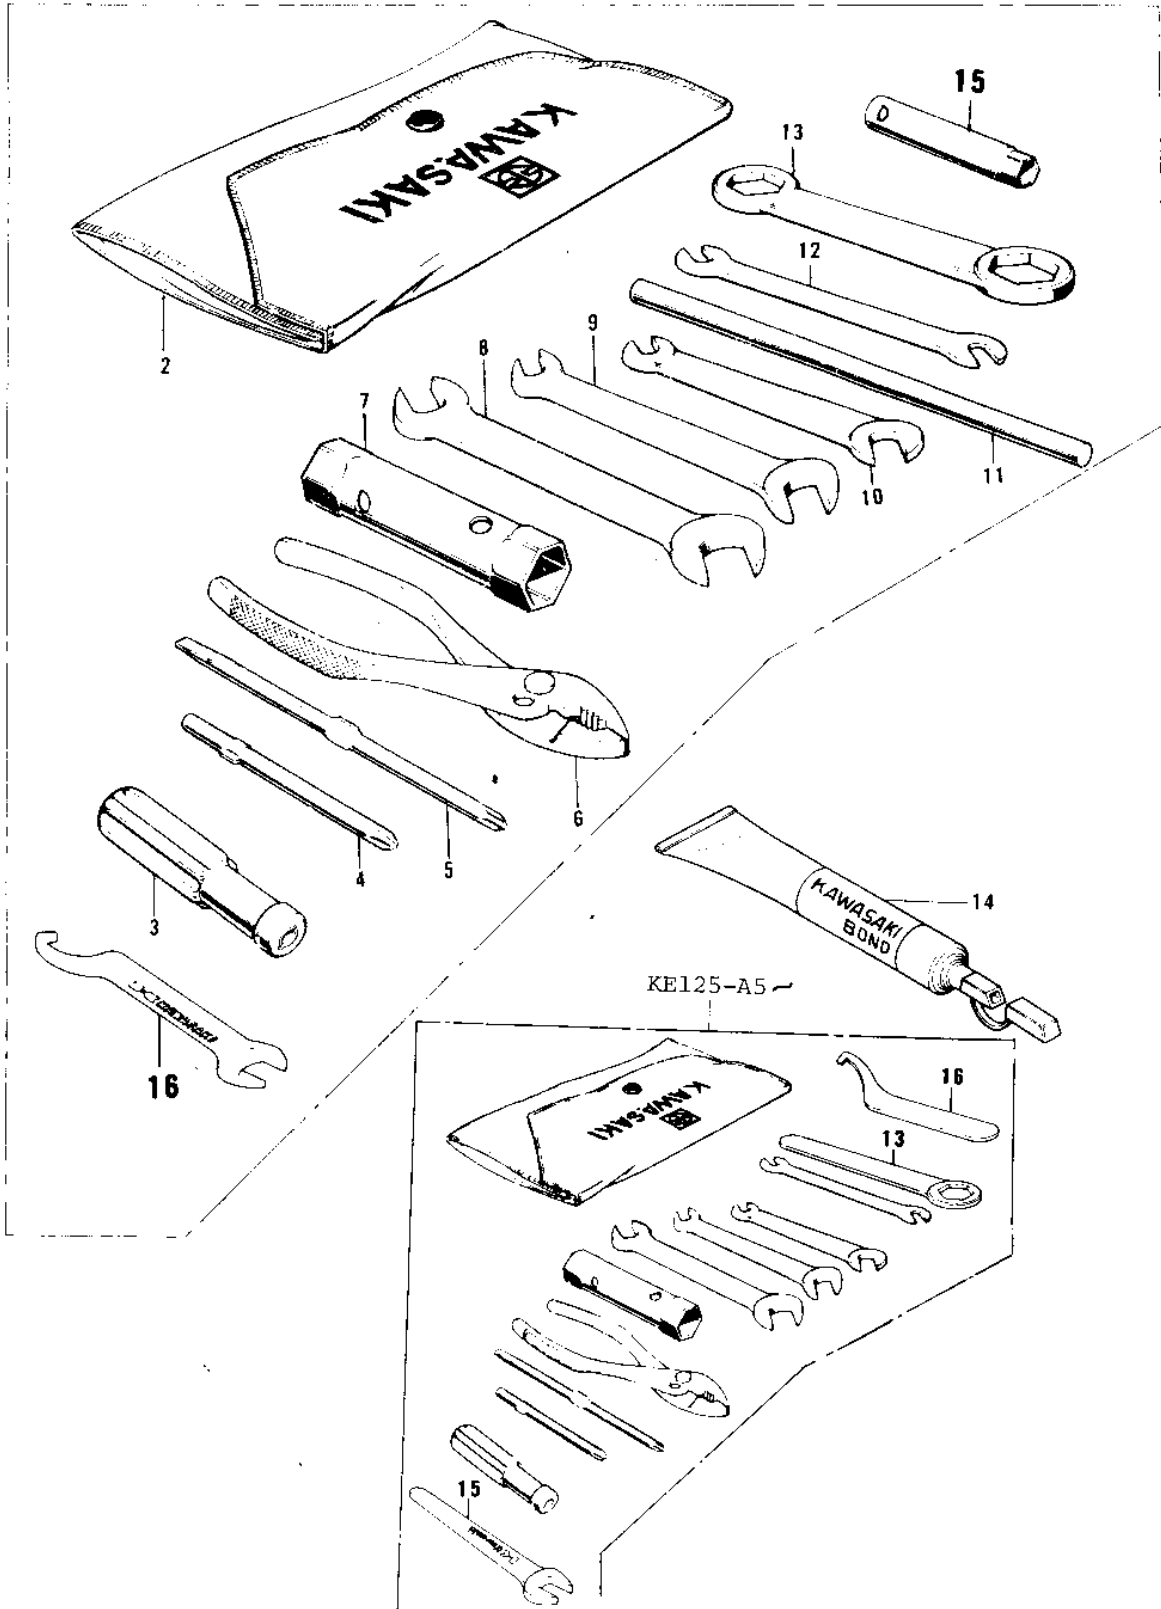

1976 KE125 PARTS DIAGRAM

OWNER TOOLS ('76-'79)

1976 KE125 PARTS LIST

OWNER TOOLS ('76-'79)

ITEM NAME	PART NUMBER	QUANTITY
56007-1001 (Canada) (Ref # 1)	56007-056	1
TOOL KIT (Canada) (Ref # 1)	56007-1001	1
BAG,TOOL (Ref # 2)	56008-008	1
92106-1001 (Canada) (Ref # 3)	92106-002	1
SCREW DRIVER #3 PHLIP (Ref # 4)	92107-005	1
TOOL-DRIVER (Ref # 5)	92107-1052	1
92112-003 (Canada) (Ref # 6)	92112-005	1
WRENCH,BOX,17X21 (Ref # 7)	92110-012	1
TOOL-WRENCH,OPEN END, (Ref # 8)	92110-1153	1
WRENCH,OPEN END,12X13 (Ref # 9)	92126-002	1
WRENCH,OPEN,8X10 (Ref # 10)	92126-001	1
BAR,SPARK PLUG WRENCH (Ref # 11)	92111-005	1
92111-005 (Canada) (Ref # 11)	92111-007	1
TIGHTENER,SPOKE (Ref # 12)	92108-011	1
92110-1022 (Canada) (Ref # 13)	92108-009	1
92110-1150 (Canada) (Ref # 13)	92110-1003	1
LIQUID GASKET (Ref # 14)	92104-002	1
WRENCH BOX 10MM (Ref # 15)	92110-007	1
WRENCH,OPEN END,19M/M (Ref # 15)	92110-1004	1
WRENCH,HOOK,19M/M (Ref # 16)	92126-013	1
92110-1035 (Canada) (Ref # 16)	92110-1006	1