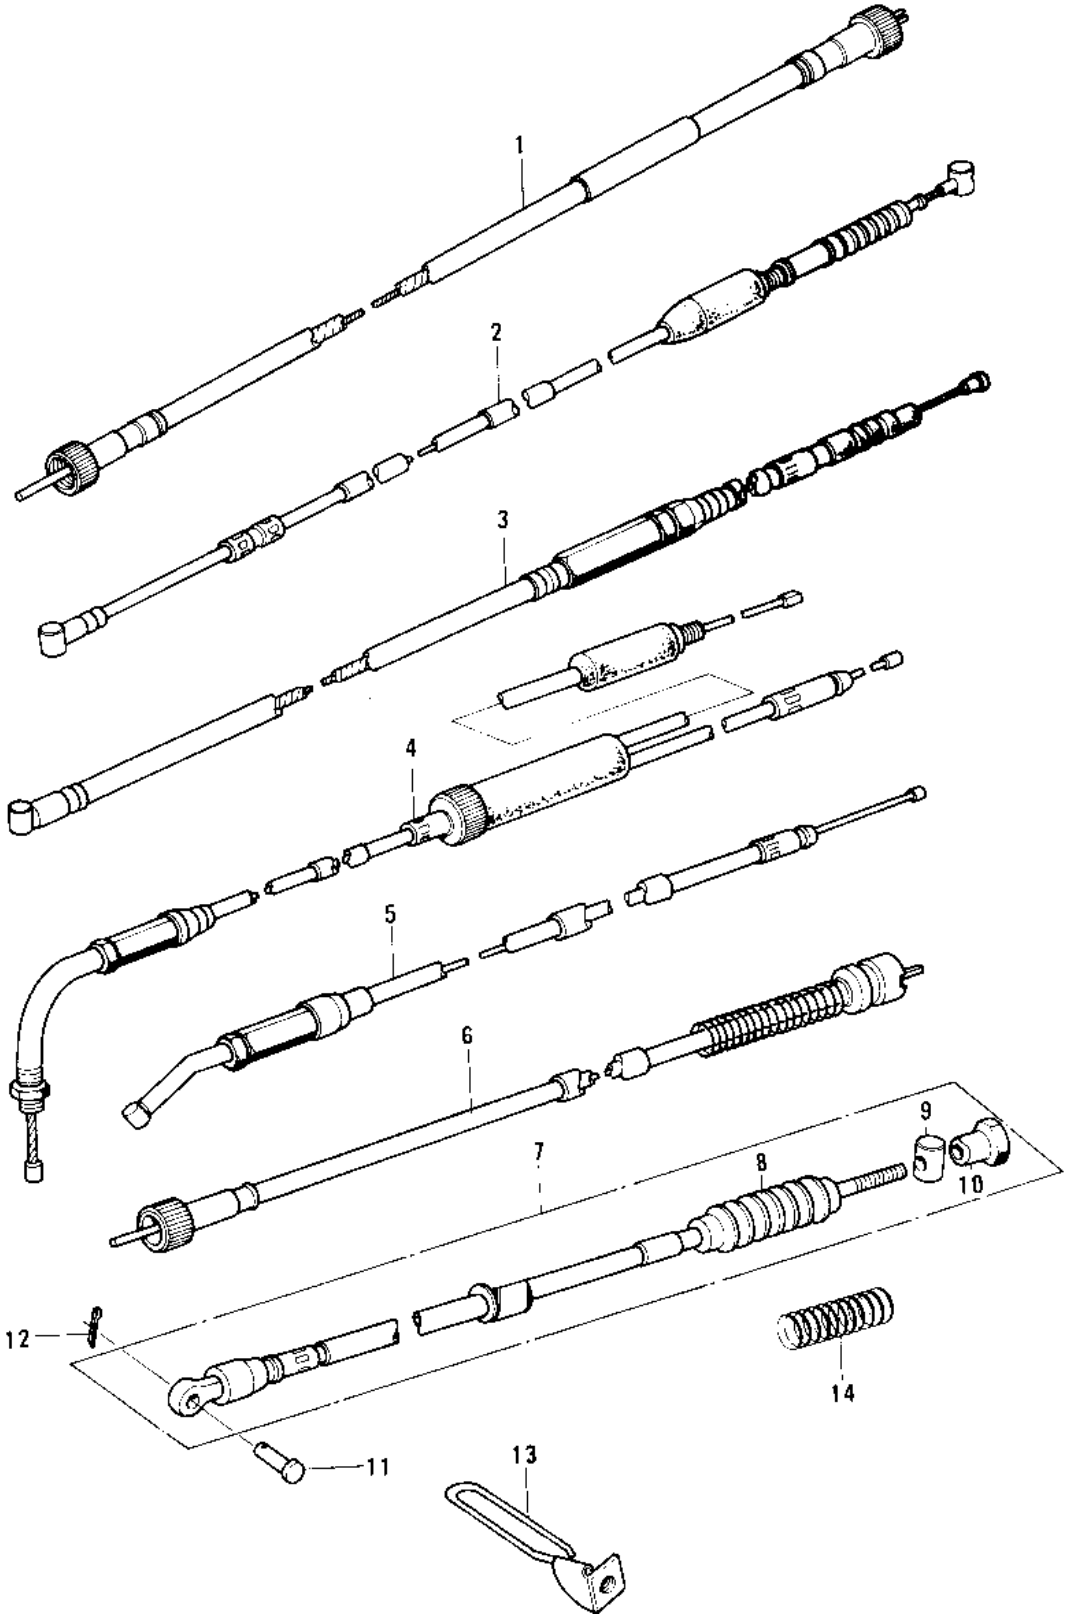

1976 KE125 PARTS DIAGRAM

CABLE ('76-'79)

1976 KE125 PARTS LIST

CABLE ('76-'79)

ITEM NAME	PART NUMBER	QUANTITY
CABLE,SPEEDOMETER (Ref # 1)	54001-046	1
CABLE,FRONT BRAKE (Ref # 2)	54005-077	1
CABLE,CLUTCH (Ref # 3)	54011-071	1
CABLE,CONTROL (Ref # 4)	54012-102	1
CABLE,STARTER (Ref # 5)	54017-064	1
CABLE,TACHOMETER (Ref # 6)	54018-018	1
CABLE,REAR BRAKE (Ref # 7)	54022-024	1
DUST COVER-BRKE CABLE (Ref # 8)	54009-007	1
PIN BRAKE ROD (Ref # 9)	92043-053	1
NUT-BRAKE CABLE ADJST (Ref # 10)	92015-041	1
PIN RR BRAKE CABLE (Ref # 11)	92043-107	1
PIN COTTER 2.0X15 (Ref # 12)	550D2015	1
GUIDE,CABLE (Ref # 13)	54030-011	1
SPRING,COIL (Ref # 14)	54025-004	1