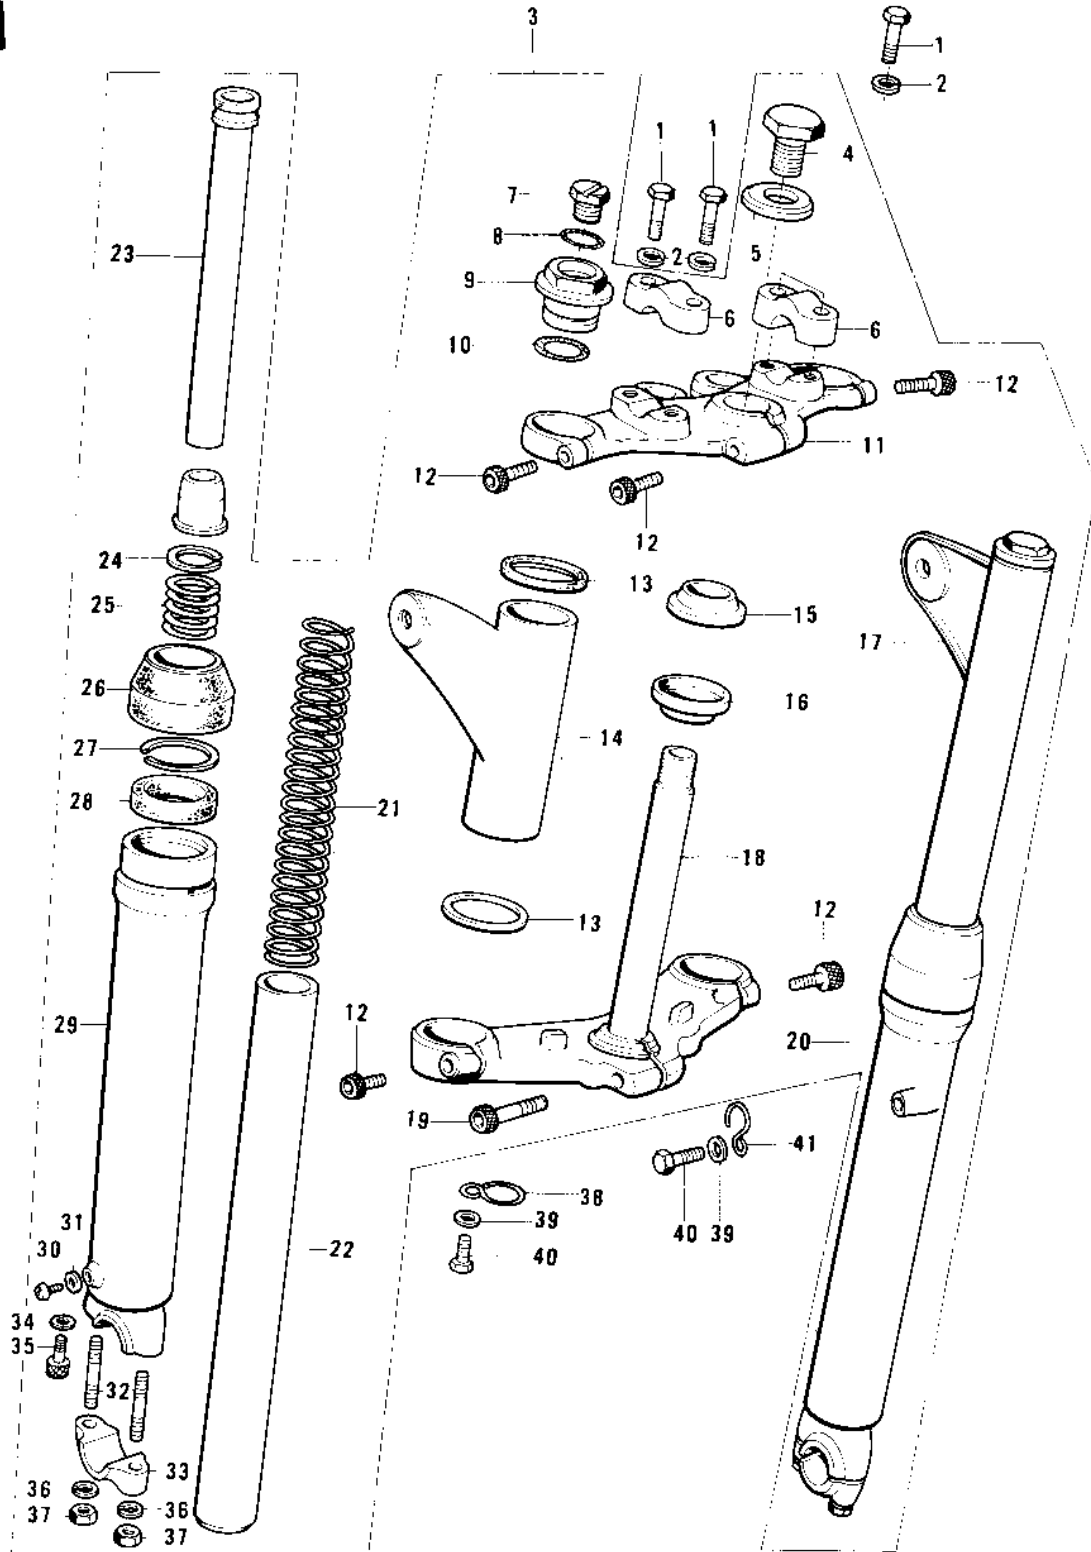

1976 KE125 PARTS DIAGRAM

FRONT FORK ('76-'79)

1976 KE125 PARTS LIST

FRONT FORK ('76-'79)

ITEM NAME	PART NUMBER	QUANTITY
BOLT 8X38 (Ref # 1)	92001-1405	1
WASHER SPRING 6MM (Ref # 2)	461F0600	1
FORK-FRONT (Ref # 3)	44001-129	1
BOLT,STEERING STEM (Ref # 4)	44041-072	1
WASHER STEERING STEM (Ref # 5)	44043-056	1
HOLDER,HANDLEBAR (Ref # 6)	46012-014	1
BOLT,HEX HEAD,12MM (Ref # 7)	44041-069	1
O RING (Ref # 8)	44045-048	1
BOLT,FORK TOP (Ref # 9)	44032-011	1
"O" RING,FORK TOP (Ref # 10)	44046-021	1
HEAD,STEERING STEM (Ref # 11)	44039-069	1
BOLT,HEX HEAD,8X34 (Ref # 12)	44041-070	1
GASKET,FORK COVER (Ref # 13)	44045-049	1
COVER,L.H FORK (Ref # 14)	44033-063	1
CONE STERNNG BERG LOW (Ref # 15)	92047-010	1
SEAL,STEERING STEM (Ref # 16)	44010-027	1
COVER,R.H FORK (Ref # 17)	44034-063	1
STEM,STEERING,GMN (Ref # 18)	44037-1030	1
BOLT,SPECIAL 10X42 (Ref # 19)	44041-073	1
TUBE,RH,FORK OUTER (Ref # 20)	44006-1045	1
SPRING,FORK (Ref # 21)	44026-053	1
TUBE,FORK INNER (Ref # 22)	44013-047	1
CYLINDER-FORK (Ref # 23)	44022-033	1
RING (Ref # 24)	44025-002	1
SPRING,FORK CYLINDER (Ref # 25)	44026-054	1
DUST SHIELD,FORK (Ref # 26)	44010-026	1
CIRCLIP,45MM (Ref # 2)	44044-020	1
OIL SEAL,FORK (Ref # 28)	44009-018	1
TUBE,LH,FORK OUTER (Ref # 29)	44005-1045	1

1976 KE125 PARTS LIST

FRONT FORK ('76-'79)

ITEM NAME	PART NUMBER	QUANTITY
BOLT-UPSET,6X8 (Ref # 30)	112B0608	1
GASKET,DRAIN PLUG (Ref # 31)	44045-047	1
STUD,8X35 (Ref # 32)	92004-1009	3
HOLDER,FRONT AXLE (Ref # 33)	44063-009	1
GASKET,FORK CYL BOLT (Ref # 34)	44045-051	1
BOLT,FORK CYLINDER (Ref # 35)	44041-078	1
WASHER SPRING 8MM (Ref # 36)	461F0800	1
NUT,LOCK,8MM (Ref # 37)	92015-1124	2
CLAMP (Ref # 38)	92037-083	1
WASHER PLAIN 6MM (Ref # 39)	411B0600	1
BOLT,6X10 (Ref # 40)	112G0610	1
BOLT-UPSET,6X12 (Ref # 40)	112G0612	1
CLAMP,CABLE (Ref # 41)	92037-092	1