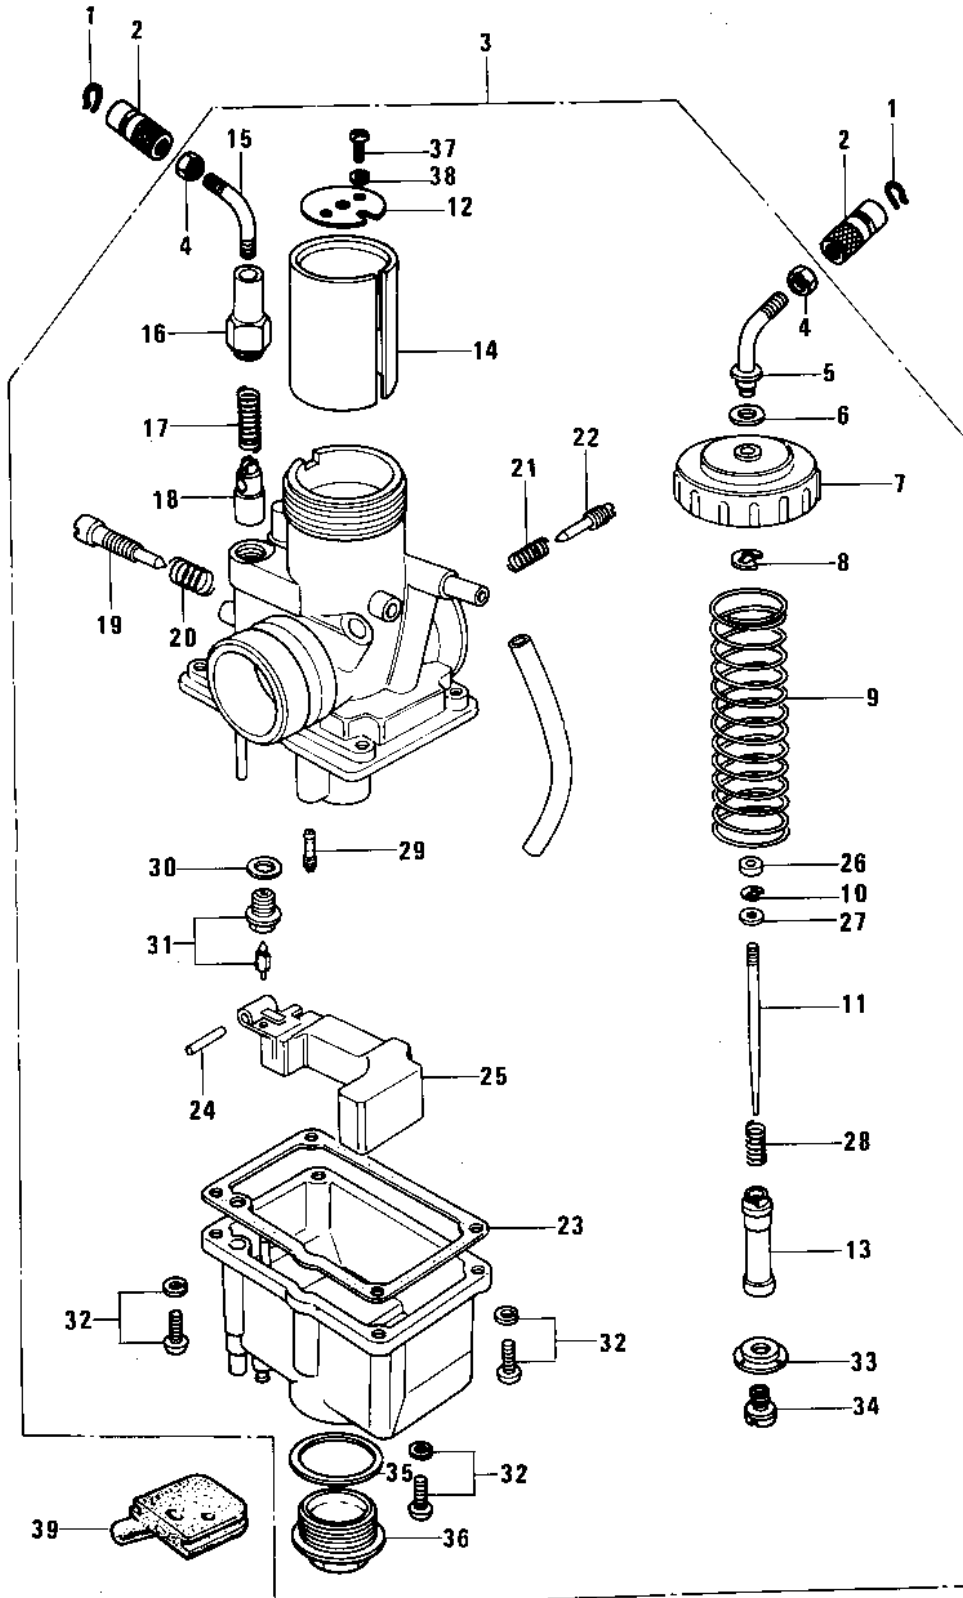

## 1976 KE125 PARTS DIAGRAM

CARBURETOR (KE125-A6)

FRONT

## 1976 KE125 PARTS LIST

CARBURETOR (KE125-A6)

ITEM NAME	PART NUMBER	QUANTITY
CIRCLIP (Ref # 1)	92036-018	1
CABLE ADJUSTER (Ref # 2)	16002-007	1
CARBURETOR ASSY (Ref # 3)	16001-1038	1
NUT CABLE ADJUST LOCK (Ref # 4)	16003-004	1
GUIDE,CABLE (Ref # 5)	16077-011	1
GASKET,CABLE GUIDE (Ref # 6)	16029-007	1
CAP,MIXING CHAMBER (Ref # 7)	16004-024	1
CIRCLIP,CABLE GUIDE (Ref # 8)	16008-011	1
SPRING,THROTTLE VALV (Ref # 9)	16006-024	1
CIRCLIP (Ref # 10)	16008-010	1
JET NEEDLE,SEL17-3 (Ref # 11)	16009-1019	1
PLATE,THROTTLE VALVE (Ref # 12)	13169-1123	1
NEEDLE JET,#A0-0 (Ref # 13)	16017-1025	1
VALVE,THROTTLE,CA2.5 (Ref # 14)	16025-1018	1
GUIDE,CABLE (Ref # 15)	16077-010	1
CAP,STARTER PLUNGER (Ref # 16)	16012-017	1
SPRING-PLUNGER (Ref # 17)	16013-003	1
PLUNGER-ENRICHNER (Ref # 18)	16016-002	1
SCREW,THROTTLE STOP (Ref # 19)	16021-023	1
SPRING THR STOP SCREW (Ref # 20)	16022-005	1
SPRING-THR STOP SCREW (Ref # 21)	16022-007	1
SCREW PILOT AIR ADJST (Ref # 22)	16014-002	1
GASKET,FLOAT CHAMBER (Ref # 23)	16019-023	1
FLOAT PIN (Ref # 24)	16032-006	1
FLOAT (Ref # 25)	16031-026	1
RING,JET NEEDLE (Ref # 26)	92027-1103	1
WASHER,THROTTLE VALVE (Ref # 27)	92022-1024	1
SPRING,JET NEEDLE (Ref # 28)	92081-1072	1
PILOT JET,#A25 (Ref # 29)	92064-1020	1

## 1976 KE125 PARTS LIST

CARBURETOR (KE125-A6)

ITEM NAME	PART NUMBER	QUANTITY
WASHER FLOAT VLV SEAT (Ref # 30)	16029-004	1
FLOAT VALVE ASSY (Ref # 31)	16030-024	1
SCREW-PAN-WS-CROS (Ref # 32)	223B0414	1
RING,MAIN JET (Ref # 33)	16008-012	1
MAIN JET,#A95 (Ref # 34)	92063-1031	1
GASKET,MAIN JET COVER (Ref # 35)	16034-008	1
BOLT,BANJO (Ref # 36)	92001-146	1
SCREW PAN HEAD 3X8 (Ref # 37)	220B0308	1
WASHER SPRING 3MM (Ref # 38)	461F0300	1
GROMMET,OVERFLOW (Ref # 39)	16136-009	1