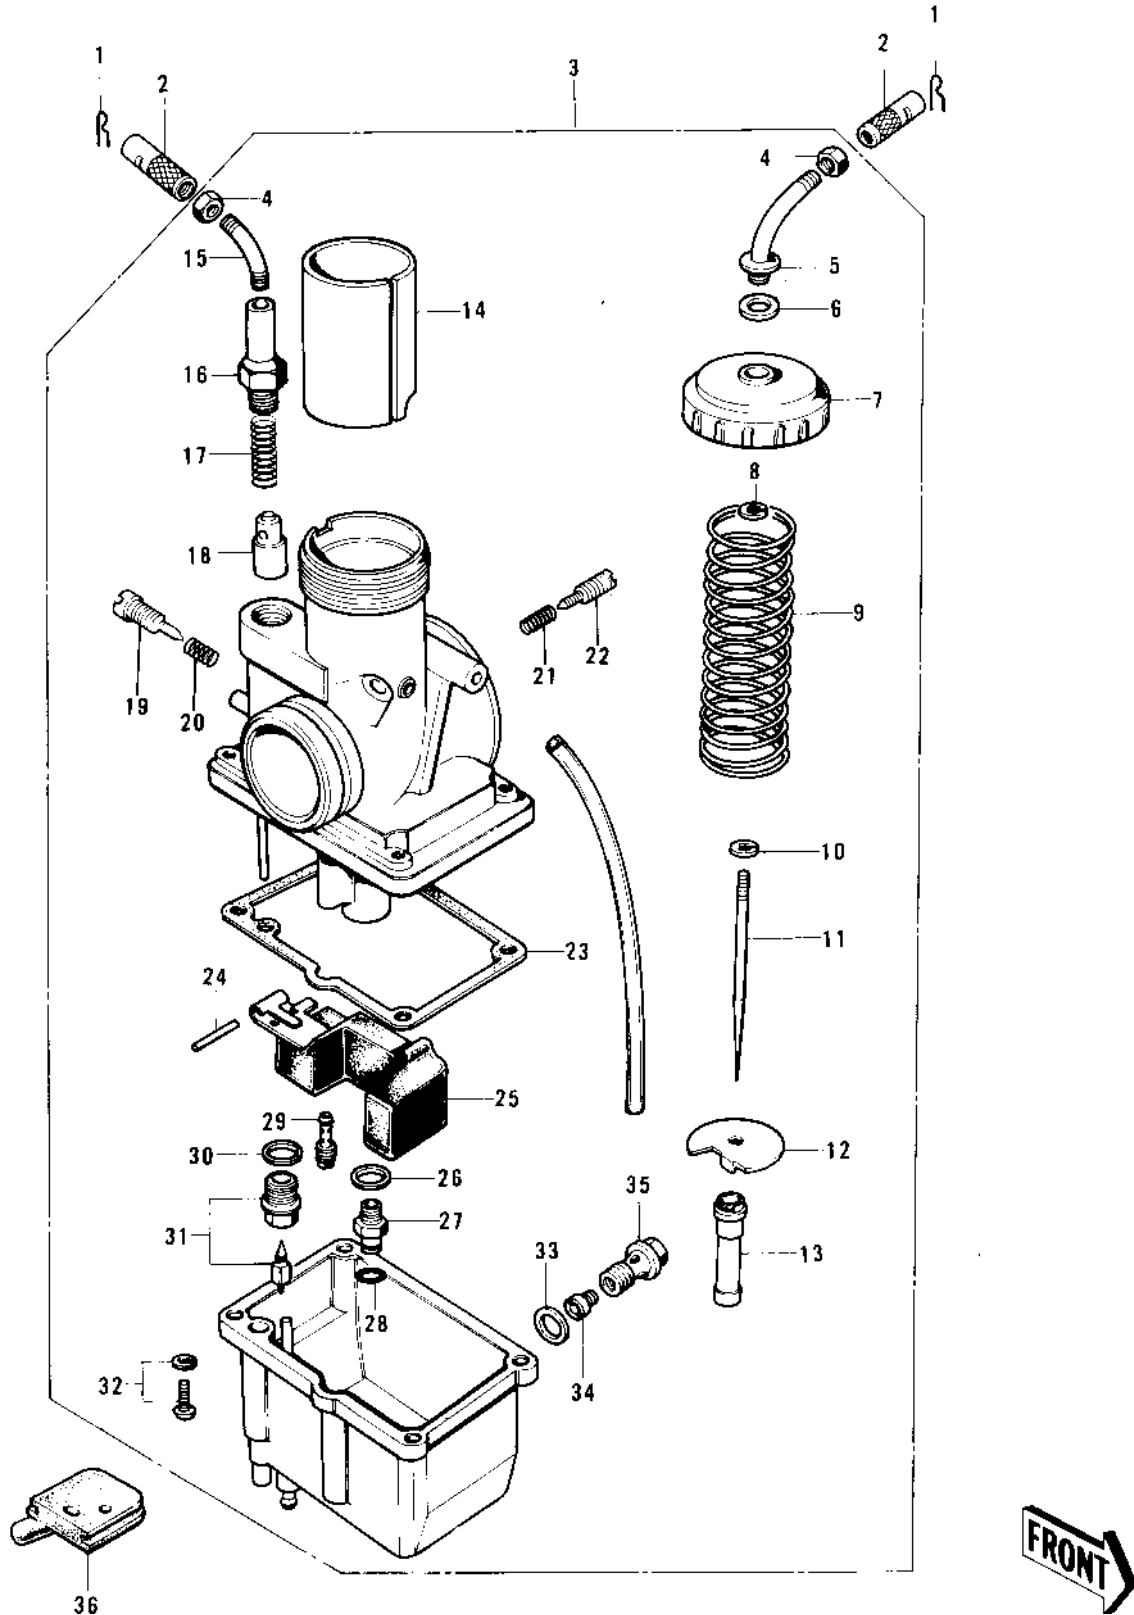

## 1976 KE125 PARTS LIST

CARBURETOR (KE125-A3/A4/A5)

| ITEM NAME                        | PART NUMBER | QUANTITY |
|----------------------------------|-------------|----------|
| CIRCLIP (Ref # 1)                | 92036-018   | 1        |
| CABLE ADJUSTER (Ref # 2)         | 16002-007   | 1        |
| CARBURETOR ASSY (Ref # 3)        | 16001-199   | 1        |
| NUT CABLE ADJUST LOCK (Ref # 4)  | 16003-004   | 1        |
| GUIDE,CABLE (Ref # 5)            | 16077-011   | 1        |
| GASKET,CABLE GUIDE (Ref # 6)     | 16029-007   | 1        |
| CAP,MIXING CHAMBER (Ref # 7)     | 16004-024   | 1        |
| CIRCLIP,CABLE GUIDE (Ref # 8)    | 16008-011   | 1        |
| SPRING,THROTTLE VALVE (Ref # 9)  | 16006-029   | 1        |
| CIRCLIP (Ref # 10)               | 16008-010   | 1        |
| JET NEEDLE 4EJ3 (Ref # 11)       | 16009-040   | 1        |
| SPRING SEAT,THR TL VL (Ref # 12) | 16007-023   | 1        |
| NEEDLE JET,0-4 (Ref # 13)        | 16017-085   | 1        |
| VALVE,THROTTLE (Ref # 14)        | 16025-079   | 1        |
| GUIDE,CABLE (Ref # 15)           | 16077-010   | 1        |
| CAP,STARTER PLUNGER (Ref # 16)   | 16012-017   | 1        |
| SPRING-PLUNGER (Ref # 17)        | 16013-003   | 1        |
| PLUNGER-ENRICHNER (Ref # 18)     | 16016-002   | 1        |
| SCREW,THROTTLE STOP (Ref # 19)   | 16021-023   | 1        |
| SPRING THR STOP SCREW (Ref # 20) | 16022-005   | 1        |
| SPRING-THR STOP SCREW (Ref # 21) | 16022-007   | 1        |
| SCREW PILOT AIR ADJST (Ref # 22) | 16014-002   | 1        |
| GASKET,FLOAT CHAMBER (Ref # 23)  | 16019-023   | 1        |
| FLOAT PIN (Ref # 24)             | 16032-006   | 1        |
| FLOAT (Ref # 25)                 | 16031-026   | 1        |
| WASHER MAIN JET (Ref # 26)       | 16034-001   | 1        |
| HOLDER-NEEDLE JET (Ref # 27)     | 16065-008   | 1        |
| "O" RING (Ref # 28)              | 92055-044   | 1        |
| JET-PILOT NO 30 (Ref # 29)       | 92064-022   | 1        |