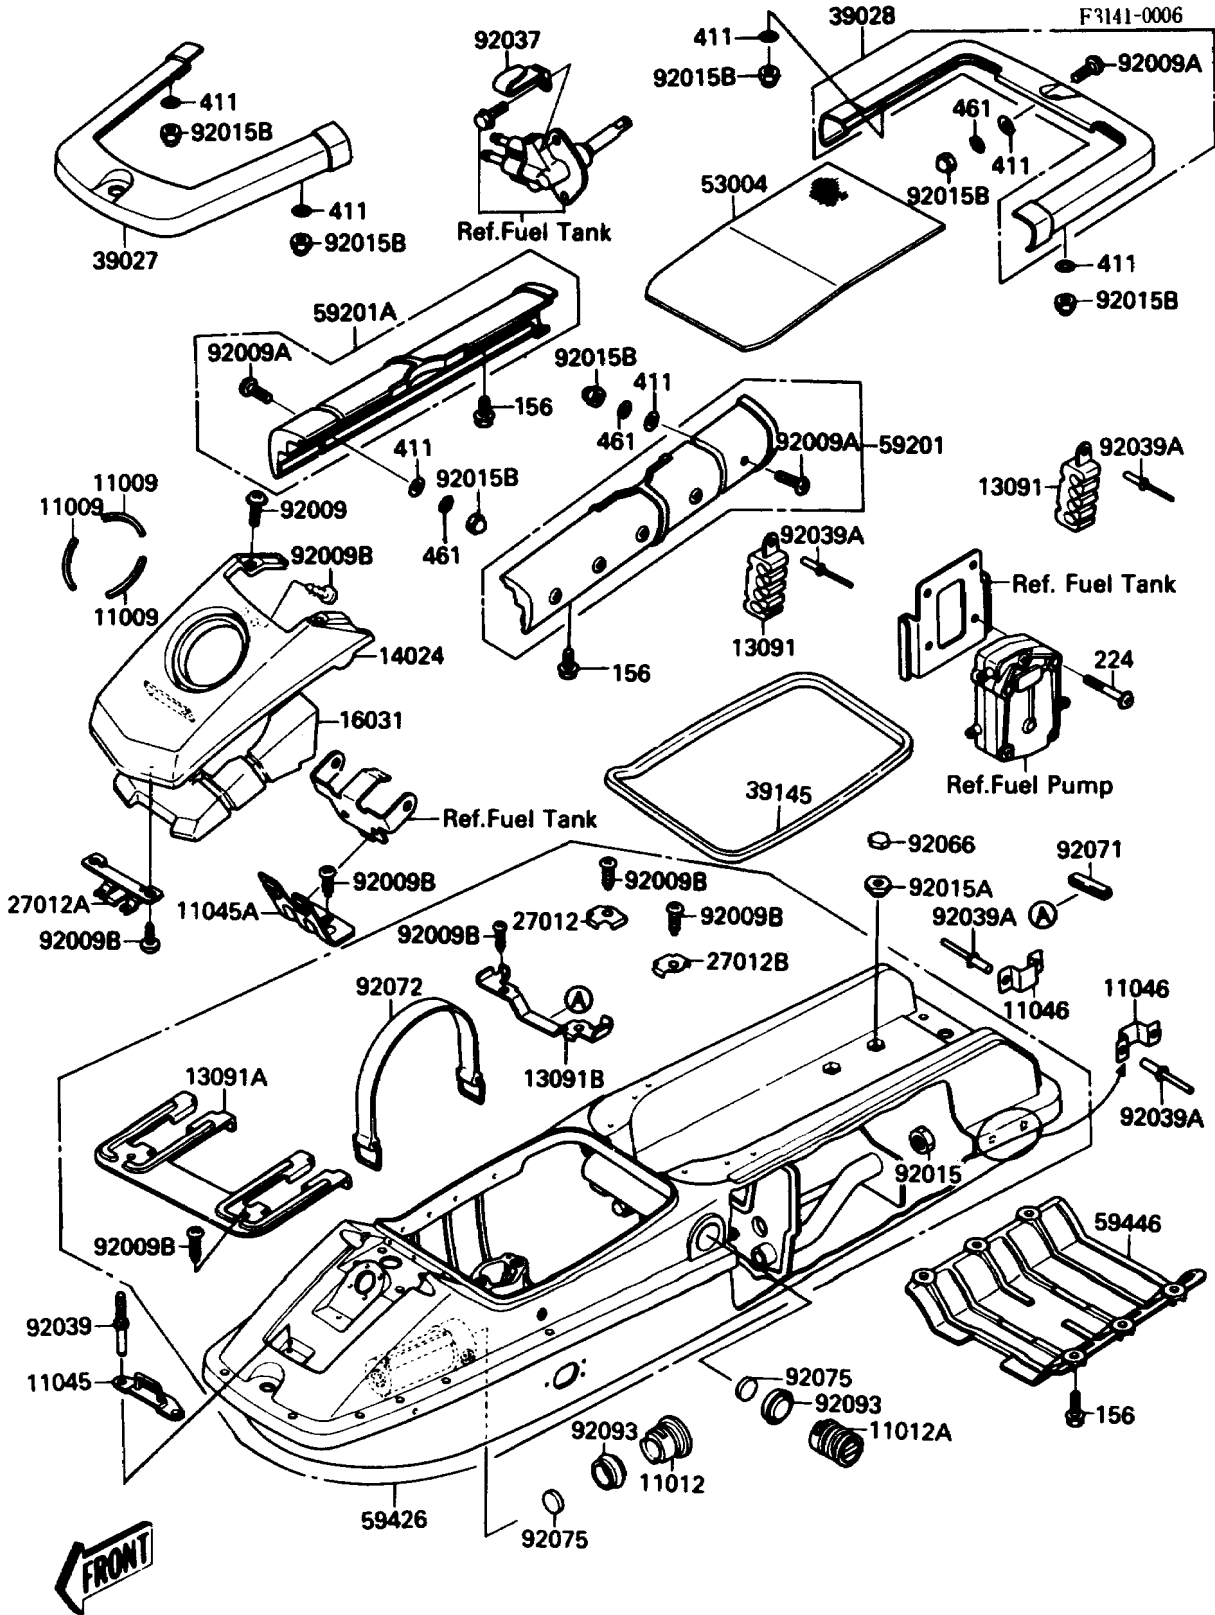

## 1988 JET SKI® 650 SX PARTS DIAGRAM

Hull

## 1988 JET SKI® 650 SX PARTS LIST

Hull

ITEM NAME	PART NUMBER	QUANTITY
GASKET,CAP (Ref # 11009)	11009-3732	1
CAP (Ref # 11012)	11012-3708	1
CAP (Ref # 11012A)	11012-3714	1
BRACKET,FRONT DECK (Ref # 11045)	11045-3730	1
BRACKET,CENTER (Ref # 11045A)	11045-3731	1
BRACKET (Ref # 11046)	11046-3701	1
HOLDER (Ref # 13091)	13091-3715	1
HOLDER (Ref # 13091A)	13091-3722	1
HOLDER (Ref # 13091B)	13091-3725	1
COVER,TANK CAP,JET WHITE (Ref # 14024)	14024-3732-8C	1
FLOAT (Ref # 16031)	16031-3733	1
HOOK (Ref # 27012)	27012-3713	1
HOOK,FRONT DECK (Ref # 27012A)	27012-3715	1
HOOK (Ref # 27012B)	27012-501	1
BUMPER-FRONT (Ref # 39027)	39027-3703	1
BUMPER-REAR (Ref # 39028)	39028-3703	1
TRIM-SEAL (Ref # 39145)	39145-3706	1
MAT,DECK (Ref # 53004)	53004-3722	1
BUMPER,SIDE,LH (Ref # 59201)	59201-3714	1
BUMPER,SIDE,RH (Ref # 59201A)	59201-3715	1
HULL-COMP,JET WHITE (Ref # 59426)	59426-3720-8C	1
COVER-JET PUMP (Ref # 59446)	59446-3705	1
SCREW,5X16 (Ref # 92009)	92009-3726	1
SCREW,6X23.5 (Ref # 92009A)	92009-3742	1
SCREW,TAPPING (Ref # 92009B)	92011-561	1
NUT,20MM (Ref # 92015)	92015-3738	1
NUT,8MM (Ref # 92015A)	92015-3744	1
NUT,CAP,6MM (Ref # 92015B)	92015-3755	1
CLAMP,L=100 (Ref # 92037)	92037-3736	1

## 1988 JET SKI® 650 SX PARTS LIST

Hull

ITEM NAME	PART NUMBER	QUANTITY
RIVET (Ref # 92039)	92039-3702	1
RIVET (Ref # 92039A)	92039-3714	1
PLUG (Ref # 92066)	92066-3713	1
GROMMET (Ref # 92071)	92071-3755	1
BAND,L=384 (Ref # 92072)	92072-3713	1
DAMPER (Ref # 92075)	92075-3719	1
SEAL,OSR70X82X7.5 (Ref # 92093)	92093-3704	1
BOLT-WP,6X20 (Ref # 156)	156R0620	1
SCREW-PAN-WP-CROS,6X40 (Ref # 224)	224R0640	1
WASHER-PLAIN,6MM (Ref # 411)	411S0600	1
WASHER-SPRING,6MM (Ref # 461)	461S0600	1