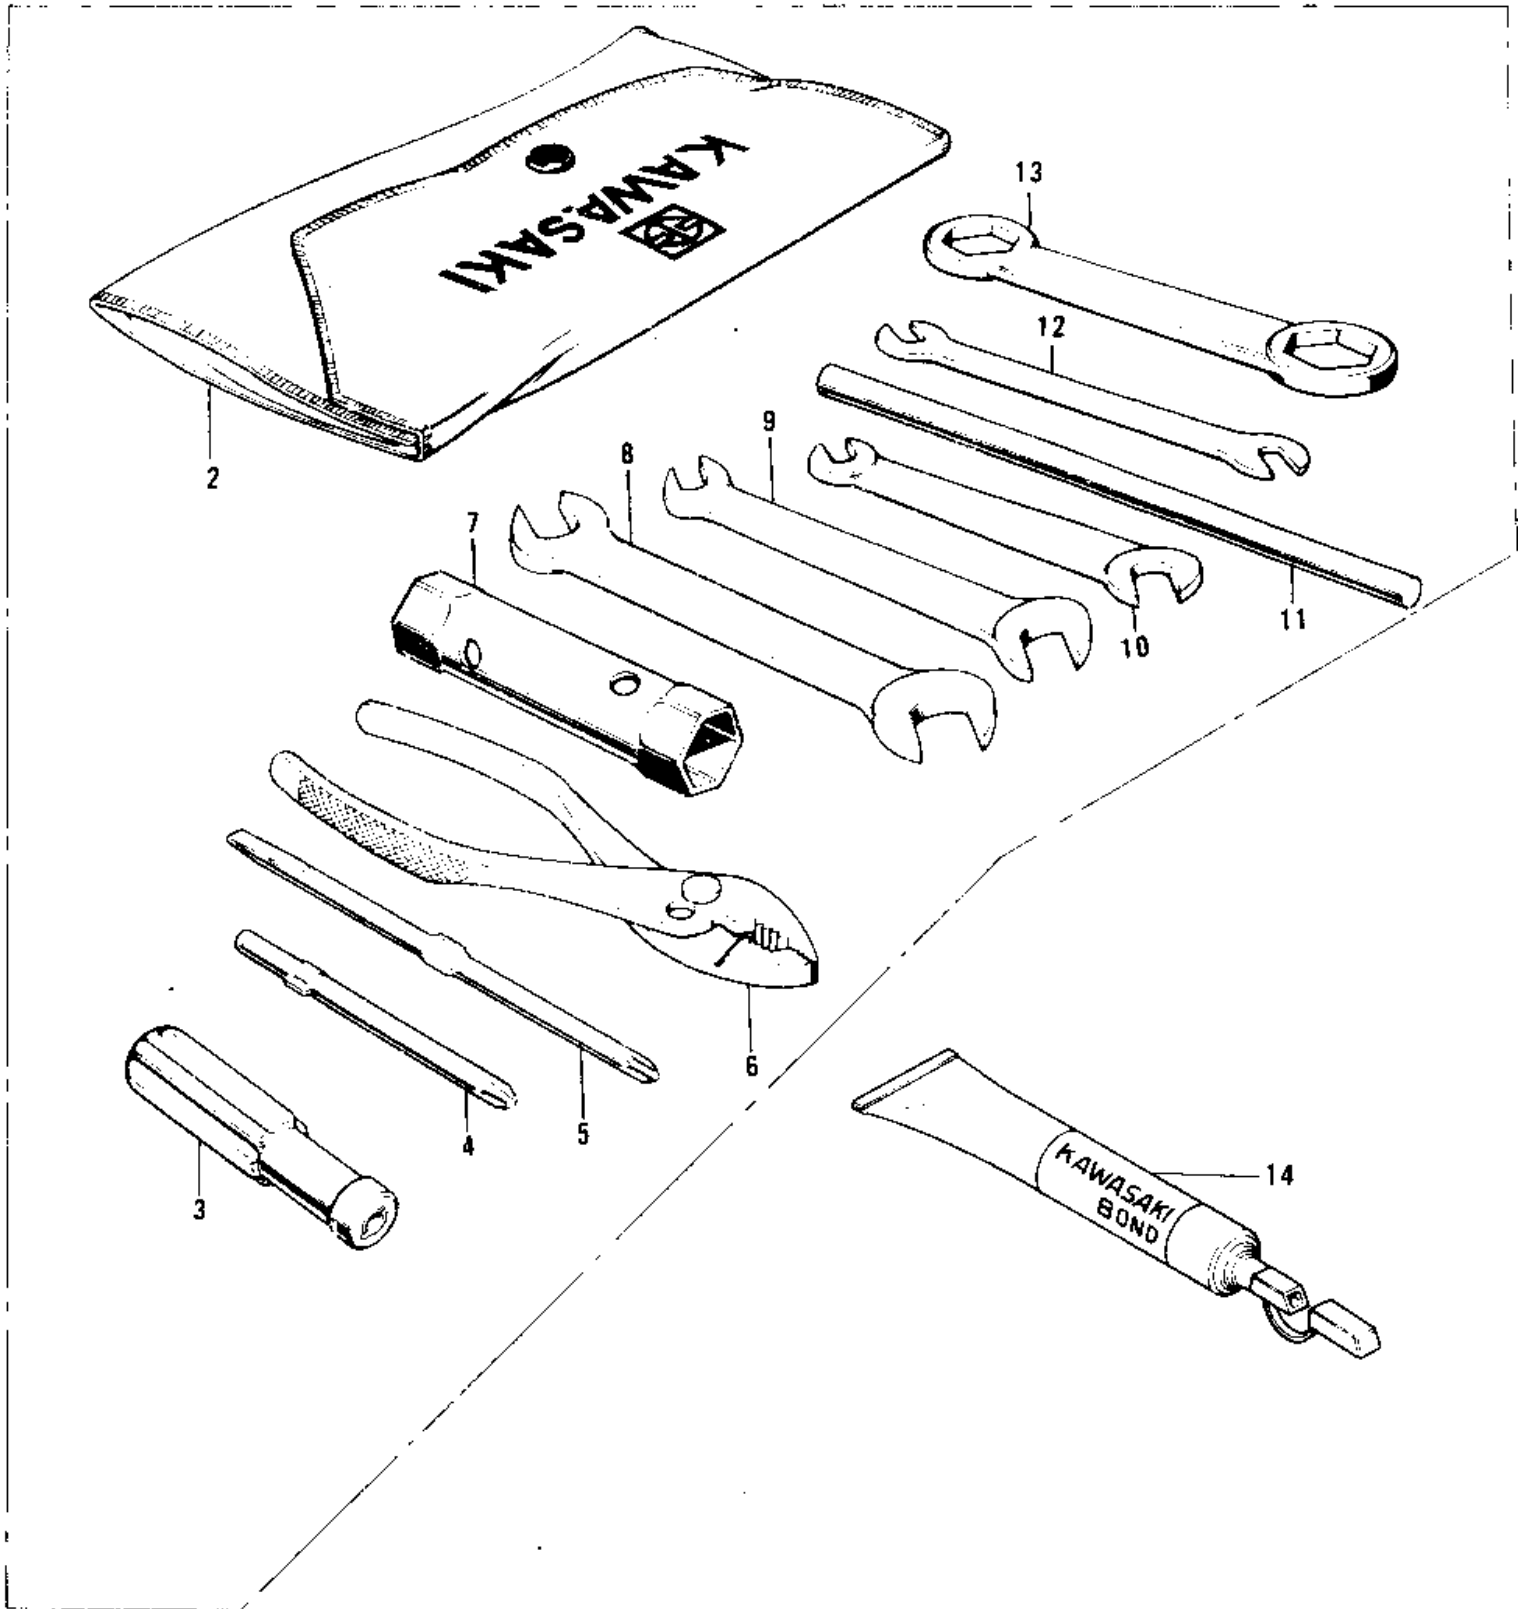

1974 KS125 PARTS DIAGRAM

OWNER TOOLS ('74-'75)

1974 KS125 PARTS LIST

OWNER TOOLS ('74-'75)

ITEM NAME	PART NUMBER	QUANTITY
56007-048 (Canada) (Ref # 1)	56007-041	1
BAG,TOOL (Ref # 2)	56008-008	1
92106-1001 (Canada) (Ref # 3)	92106-002	1
SCREW DRIVER #3 PHILIP (Ref # 4)	92107-005	1
TOOL-DRIVER (Ref # 5)	92107-1052	1
92112-003 (Canada) (Ref # 6)	92112-005	1
WRENCH,BOX,17X21 (Ref # 7)	92110-012	1
TOOL-WRENCH,OPEN END, (Ref # 8)	92110-1153	1
WRENCH,OPEN END,12X13 (Ref # 9)	92126-002	1
WRENCH,OPEN,8X10 (Ref # 10)	92126-001	1
BAR,SPARK PLUG WRENCH (Ref # 11)	92111-005	1
TIGHTENER,SPOKE (Ref # 12)	92108-011	1
92110-1022 (Canada) (Ref # 13)	92108-009	1
LIQUID GASKET (Ref # 14)	92104-002	1