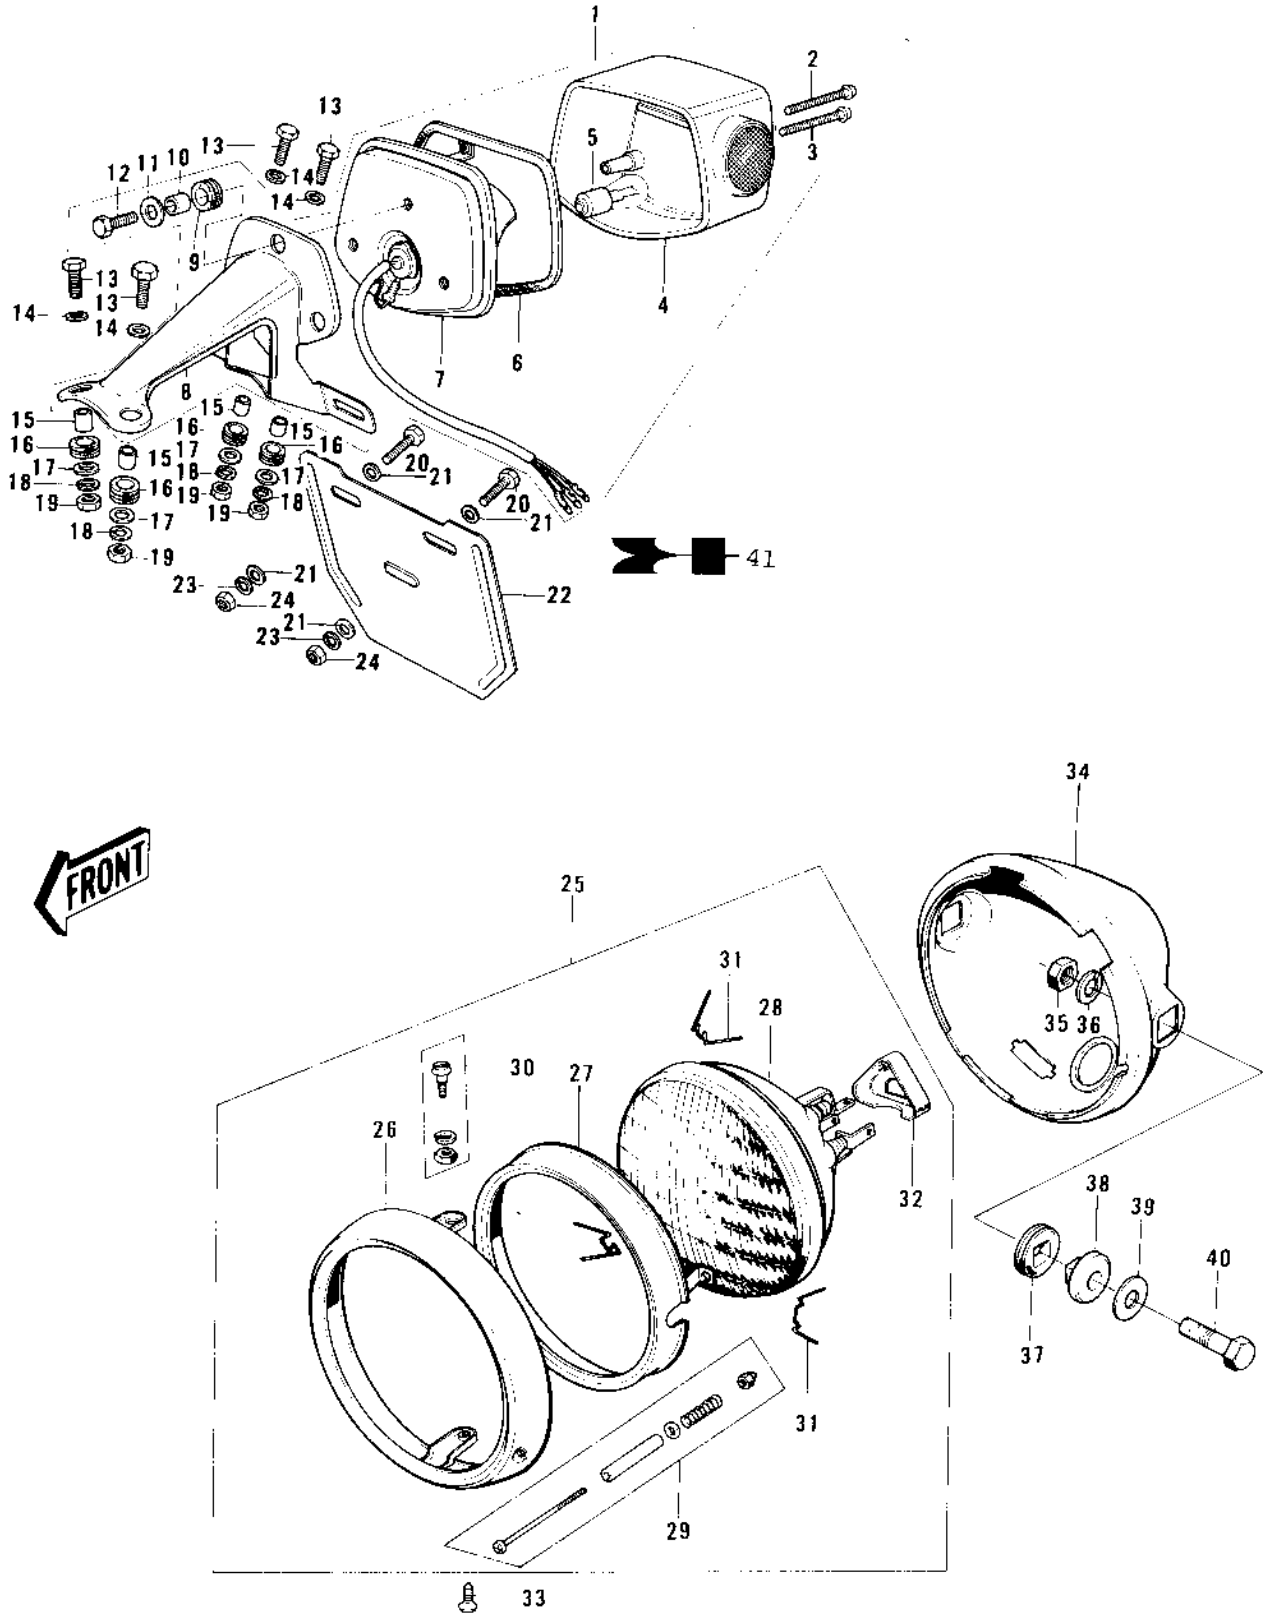

1974 KS125 PARTS DIAGRAM

HEADLIGHT/TAILLIGHT ('74-'75)

1974 KS125 PARTS LIST

HEADLIGHT/TAILLIGHT ('74-'75)

ITEM NAME	PART NUMBER	QUANTITY
LAMP ASSY,TAIL,BLACK (Ref # 1)	23024-048-21	1
SCREW (Ref # 2)	220R0455	1
SCREW PAN HEAD 4X50 (Ref # 3)	220E0450	1
LENS,TAIL LAMP (Ref # 4)	23026-028	1
BULB,60-32/3CP (Ref # 5)	92069-074	1
GASKET,TAIL LAMP LENS (Ref # 6)	23028-019	1
BODY COMP TAIL LAMP (Ref # 7)	23027-1018	1
BKT,TAIL LAMP,BLACK (Ref # 8)	23036-037-21	1
DAMPER RUBBER (Ref # 9)	92075-076	1
COLLAR,6.8X10X8.5 (Ref # 10)	92027-129	1
WASHER 6.5X20X1.6T (Ref # 11)	92022-125	2
UNAVAILABLE IN PRICE BOOK (Ref # 12)	110B620	1
BOLT-UPSET (Ref # 13)	112G0630	1
WASHER 6.5X22X1.6T (Ref # 14)	92022-237	1
COLLAR 6.8X10X10.5 (Ref # 15)	92027-120	1
DAMPER RUBBER,RR FENR (Ref # 16)	92075-209	1
WASHER SPRING 6MM (Ref # 18)	461F0600	2
NUT 6MM (Ref # 19)	311B0600	2
BOLT-UPSET,6X20 (Ref # 20)	112G0620	1
WASHER PLAIN 6MM (Ref # 21)	410B0600	1
BRACKET,LICENSE PLATE (Ref # 22)	11034-1117	1
LAMP UNIT,HEAD (Ref # 25)	23003-021	1
RIM,HEAD LAMP (Ref # 26)	23006-042	1
RETAINER,SEALED BEAM (Ref # 27)	23072-002	1
SEALED BEAM UNIT (Ref # 28)	23007-055	1
SCREW ASSY,FOCUS AJST (Ref # 29)	23013-5001	1
SCREW SET,LENS UNIT (Ref # 30)	23013-007	1
CLAMP,HEAD LAMP LENS (Ref # 31)	23009-015	1
COVER,HD LAMP SOCKET (Ref # 32)	23081-001	1

1974 KS125 PARTS LIST

HEADLIGHT/TAILLIGHT ('74-'75)

ITEM NAME	PART NUMBER	QUANTITY
SCREW,PAN HEAD,5X14 (Ref # 33)	23019-025	1
BODY,HEAD LAMP,BLACK (Ref # 34)	23005-044-21	1
NUT,10MM (Ref # 35)	314B1000	1
WASHER SPRING 10MM (Ref # 36)	461F1000	1
DAMPER RUBBER (Ref # 37)	23066-011	1
COLLAR (Ref # 38)	23052-005	1
WASHER-PLAIN,10MM (Ref # 39)	411D1000	1
BOLT,HEX HEAD,10X30 (Ref # 40)	92007-041	1
EMBLEM,LICNSE PLT BKT (Ref # 41)	56018-176	1