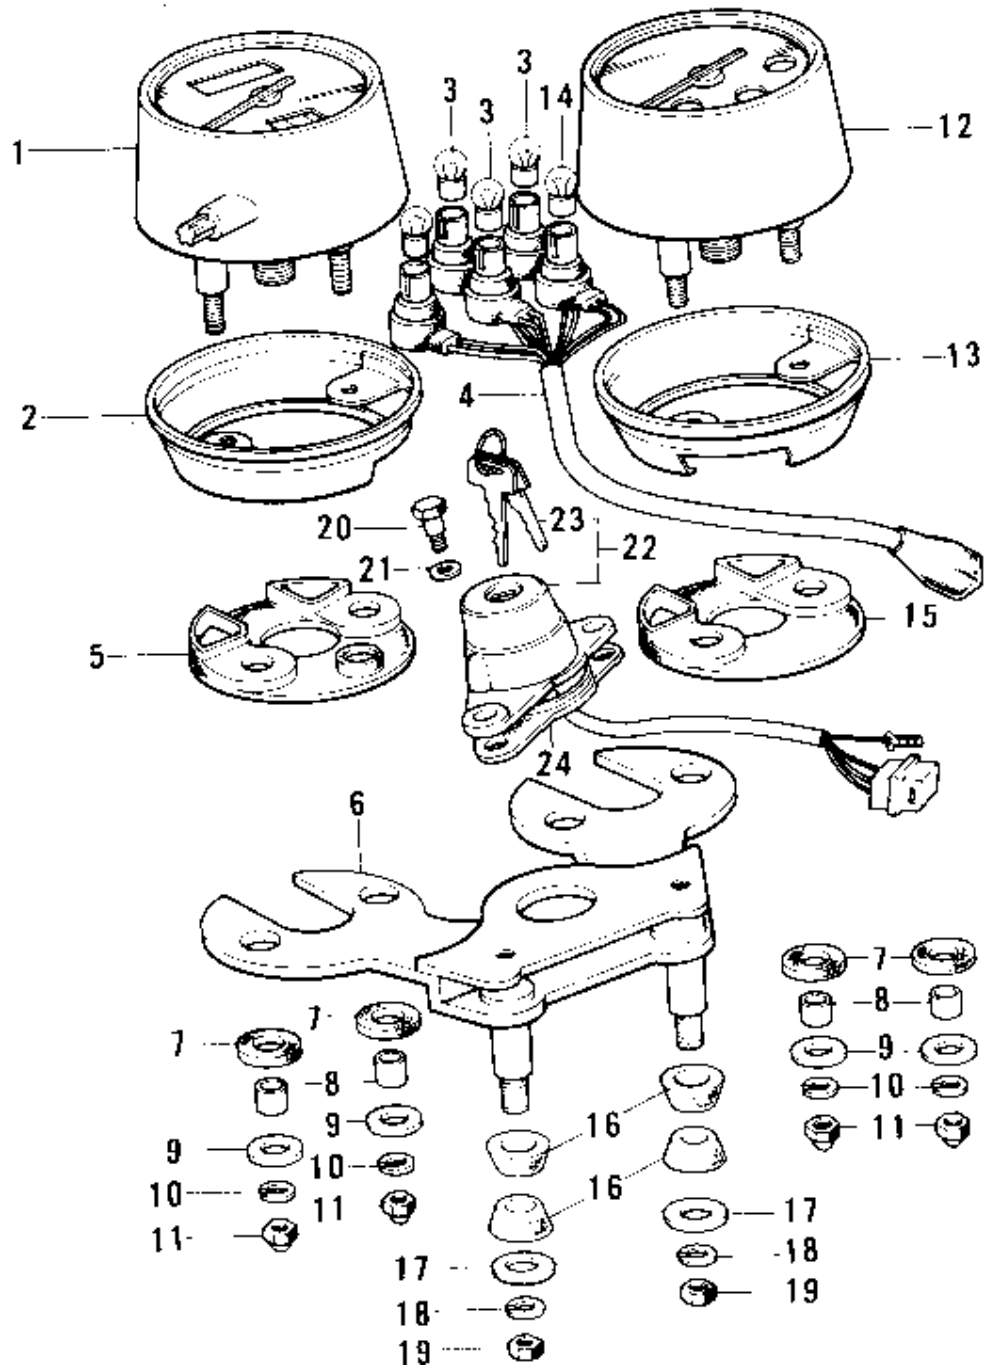

## 1974 KS125 PARTS DIAGRAM

METERS/IGNITION SWITCH ('74-'75)

## 1974 KS125 PARTS LIST

METERS/IGNITION SWITCH ('74-'75)

ITEM NAME	PART NUMBER	QUANTITY
SPEEDOMETER ASSY,MPH (Ref # 1)	25005-110	1
*** N.L.A.*** (Canada) (Ref # 1)	25005-112	1
COVER-SPEEDOMETER (Ref # 2)	25012-017	1
BULB 6V 1.5W (Ref # 3)	92069-024	1
SOCKET,SPEEDOMETER (Ref # 4)	25011-038	1
SHOCK DAMPER,METER (Ref # 5)	25019-018	1
BRACKET,METER (Ref # 6)	25008-034	1
DAMPER RUBBER,METER (Ref # 7)	25019-019	1
COLLAR,METER FITTING (Ref # 8)	25021-004	1
WASHER PL 5.2X18X1.2 (Ref # 9)	92022-285	1
WASHER SPRING 5MM (Ref # 10)	461F0500	1
NUT-CAP,5MM (Ref # 11)	322N0500	1
TACHOMETER ASSY (Ref # 12)	25015-027	1
COVER,TACHOMETER (Ref # 13)	25012-018	1
BULB-6V 3W (Ref # 14)	92069-053	1
DAMPER RUBBER,METER (Ref # 15)	25019-020	1
DAMPER RUBBER,METER (Ref # 16)	92075-248	1
WASHER 6.5X22X1.6T (Ref # 17)	92022-237	1
WASHER SPRING 6MM (Ref # 18)	461F0600	1
NUT 6MM (Ref # 19)	311B0600	1
BOLT-HEX HEAD,6MM (Ref # 20)	92007-026	1
WASHER PLAIN 8MM (Ref # 21)	410B0800	1
SWITCH ASSY.IGNITION (Ref # 22)	27005-059	1
SWITCH ASSY,IGNITION (Ref # 22)	27005-080	1
KEY SET #431 (Ref # 23)	27008-054-31	1
KEY SET #432 (Ref # 23)	27008-054-32	1
KEY SET #433 (Ref # 23)	27008-054-33	1
KEY SET # 434 (Ref # 23)	27008-054-34	1
KEY SET #435 (Ref # 23)	27008-054-35	1

## 1974 KS125 PARTS LIST

METERS/IGNITION SWITCH ('74-'75)

ITEM NAME	PART NUMBER	QUANTITY
KEY SET #436 (Ref # 23)	27008-054-36	1
KEY SET #437 (Ref # 23)	27008-054-37	1
KEY SET #438 (Ref # 23)	27008-054-38	1
KEY SET #439 (Ref # 23)	27008-054-39	1
KEY SET #440 (Ref # 23)	27008-054-40	1
KEY,BLANK (Ref # 23)	27008-1024	1
KEY,BLANK (Ref # 23)	27008-1025	1
DAMPER RUBBER (Ref # 23)	92075-077	1