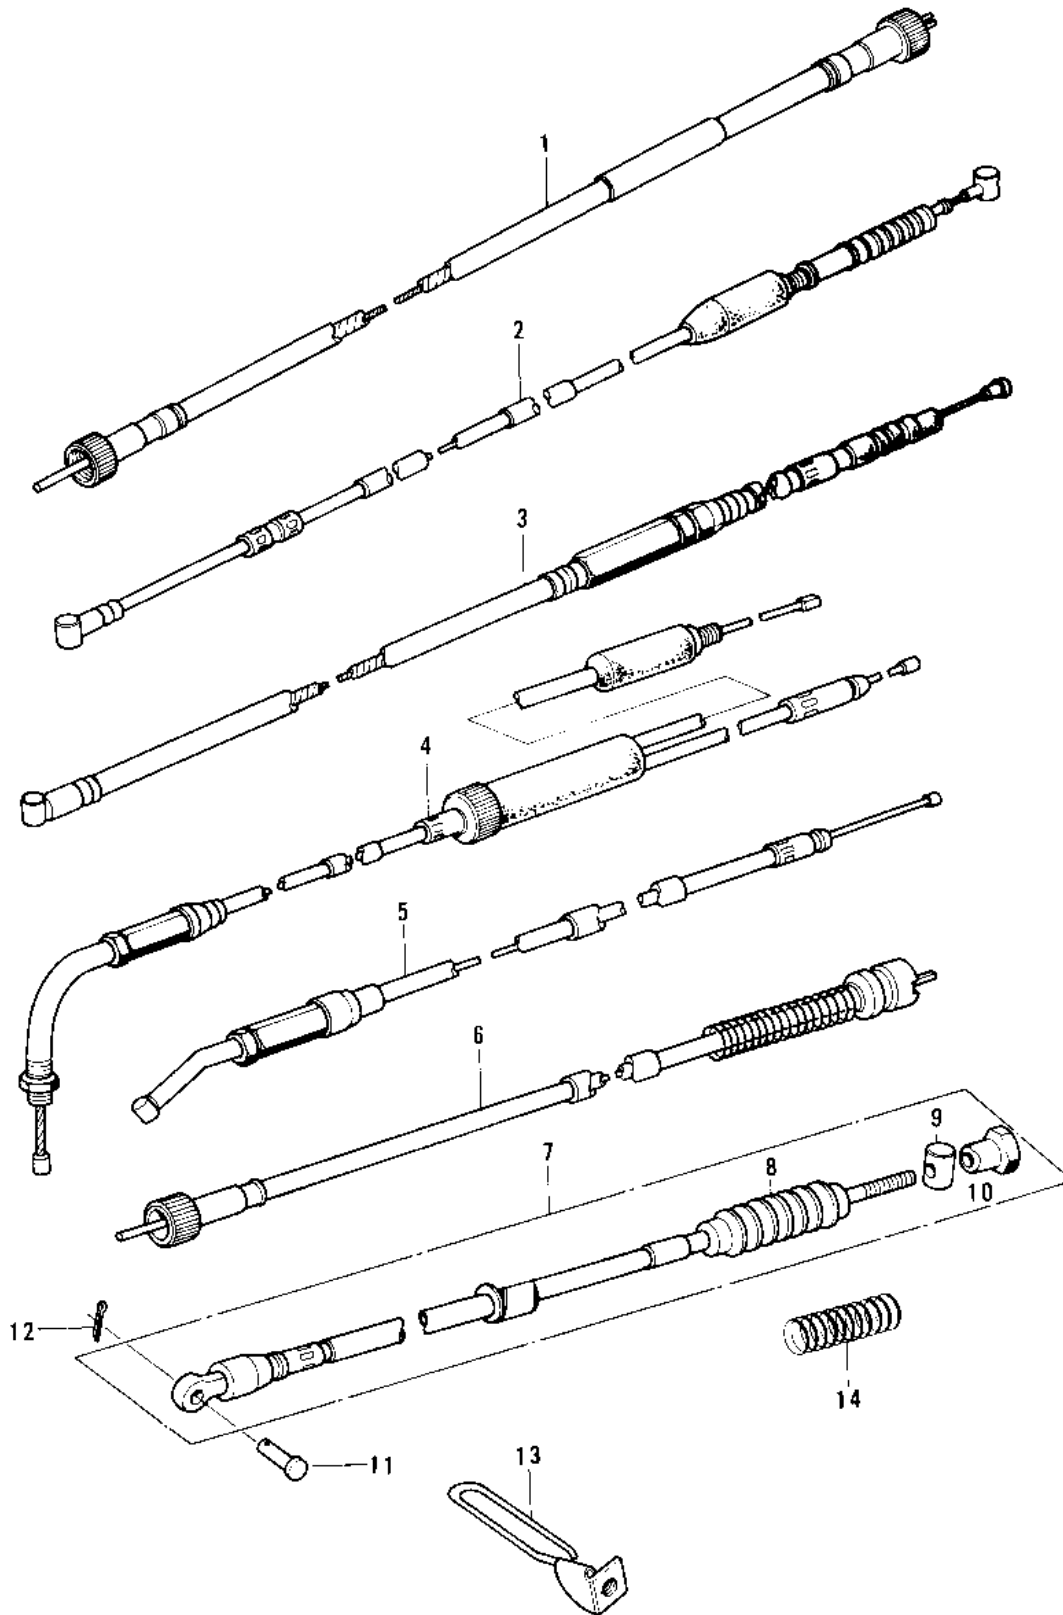

## 1974 KS125 PARTS DIAGRAM

CABLES ('74-'75)

## 1974 KS125 PARTS LIST

CABLES ('74-'75)

ITEM NAME	PART NUMBER	QUANTITY
CABLE,SPEEDOMETER (Ref # 1)	54001-046	1
CABLE,FRONT BRAKE (Ref # 2)	54005-077	1
CABLE,CLUTCH (Ref # 3)	54011-071	1
CABLE,CONTROL (Ref # 4)	54012-102	1
CABLE,STARTER (Ref # 5)	54017-064	1
CABLE,TACHOMETER (Ref # 6)	54018-018	1
CABLE,REAR BRAKE (Ref # 7)	54022-024	1
DUST COVER-BRKE CABLE (Ref # 8)	54009-007	1
PIN BRAKE ROD (Ref # 9)	92043-053	1
NUT-BRAKE CABLE ADJST (Ref # 10)	92015-041	1
PIN RR BRAKE CABLE (Ref # 11)	92043-107	1
PIN COTTER 2.0X15 (Ref # 12)	550D2015	1
GUIDE,CABLE (Ref # 13)	54030-011	1
SPRING,COIL (Ref # 14)	54025-004	1