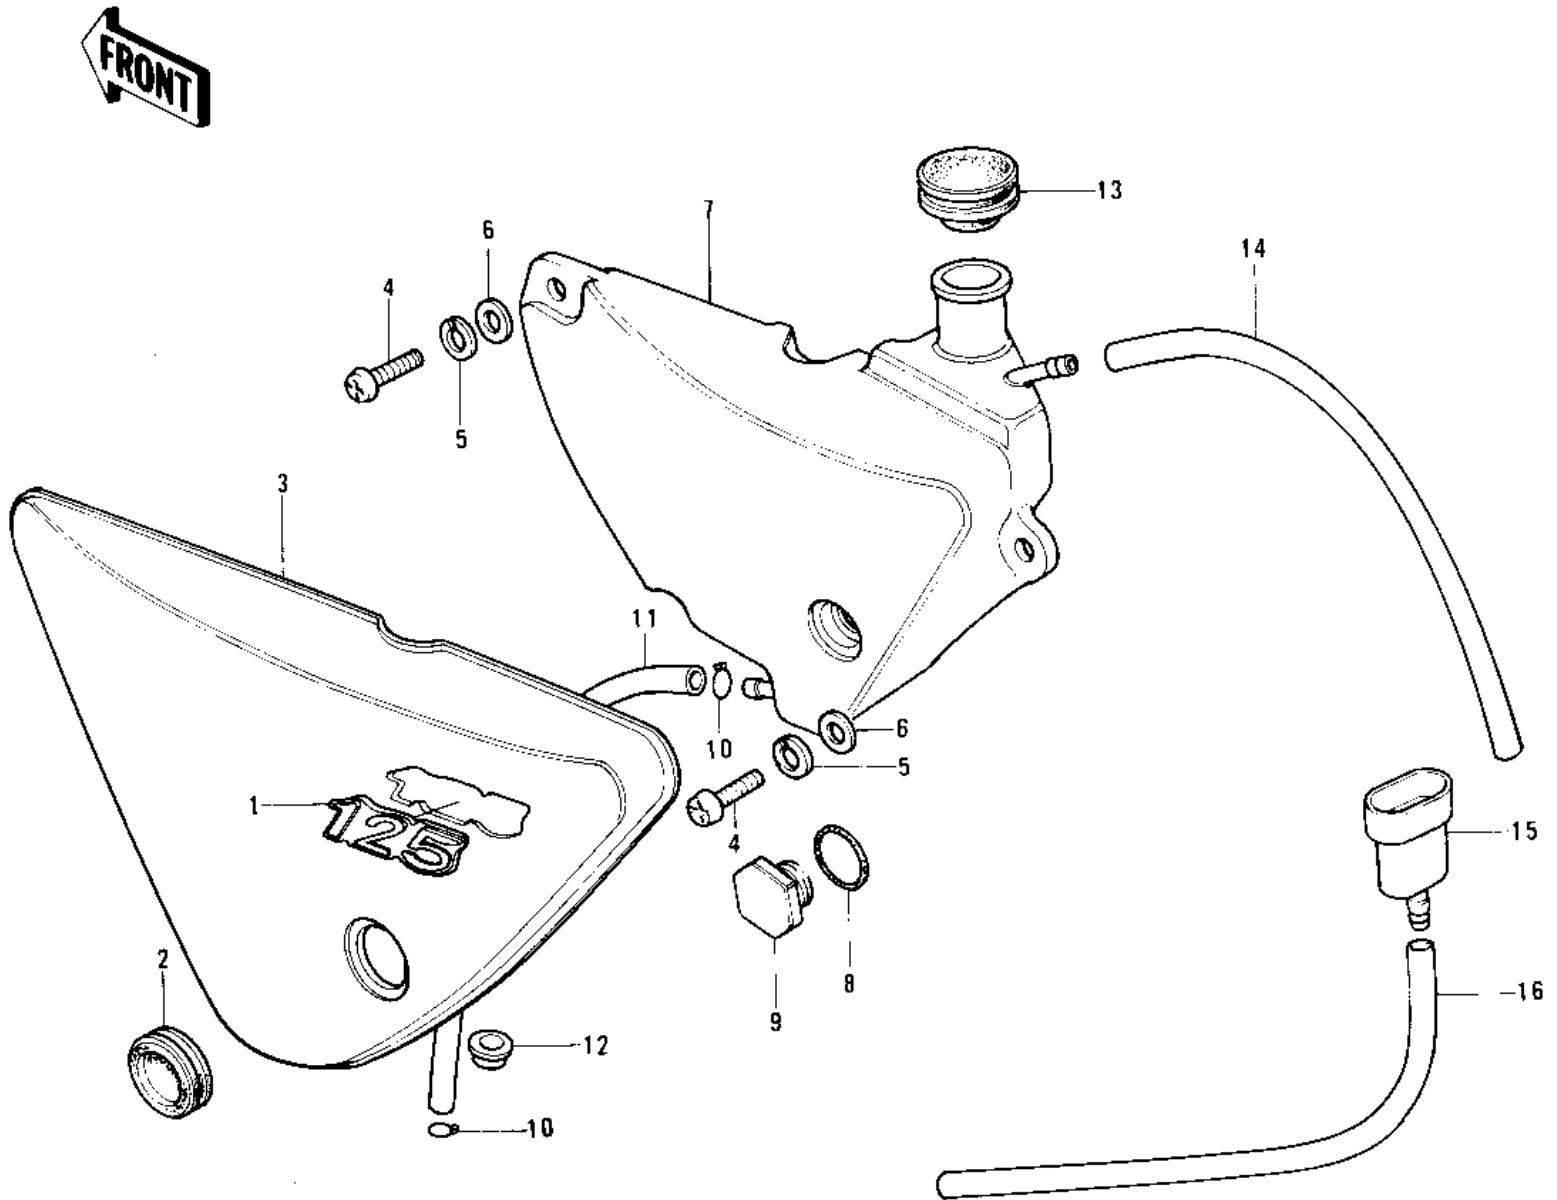

1974 KS125 PARTS DIAGRAM

OIL TANK/SIDE COVER ('74-'75)

1974 KS125 PARTS LIST

OIL TANK/SIDE COVER ('74-'75)

ITEM NAME	PART NUMBER	QUANTITY
EMBLEM,L.H SIDE COVER (Ref # 1)	56018-171	1
EMBLEM-SIDE COVER (Ref # 1)	56018-199	1
GROMMET,L.H SIDE COV (Ref # 2)	92071-080	1
COVER,L.H SIDE,C.LIME (Ref # 3)	36001-044-1M	1
COVER,L.H SIDE,YELLOW (Ref # 3)	36001-044-3D	1
SCREW PAN HEAD 6X14 (Ref # 4)	220B0614	1
WASHER SPRING 6MM (Ref # 5)	461F0600	1
WASHER 6.5X20X1.6T (Ref # 6)	92022-125	1
TANK,OIL (Ref # 7)	52001-041	1
"O" RING,20MM (Ref # 8)	92055-051	1
GUAGE-OIL LEVEL (Ref # 9)	52015-002	1
CLAMP FUEL PIPE (Ref # 10)	92037-010	1
PIPE,OIL (Ref # 11)	92059-106	1
GROMMET,OIL PIPE (Ref # 12)	92071-085	1
CAP-OIL TANK (Ref # 13)	51049-1004	1
TUBE-VINYL,5X400 (Ref # 14)	700Q05400	1
CONNECTOR PIPE (Ref # 15)	92059-101	1
TUBE-VINYL 7X480 (Ref # 16)	700Q07480	1