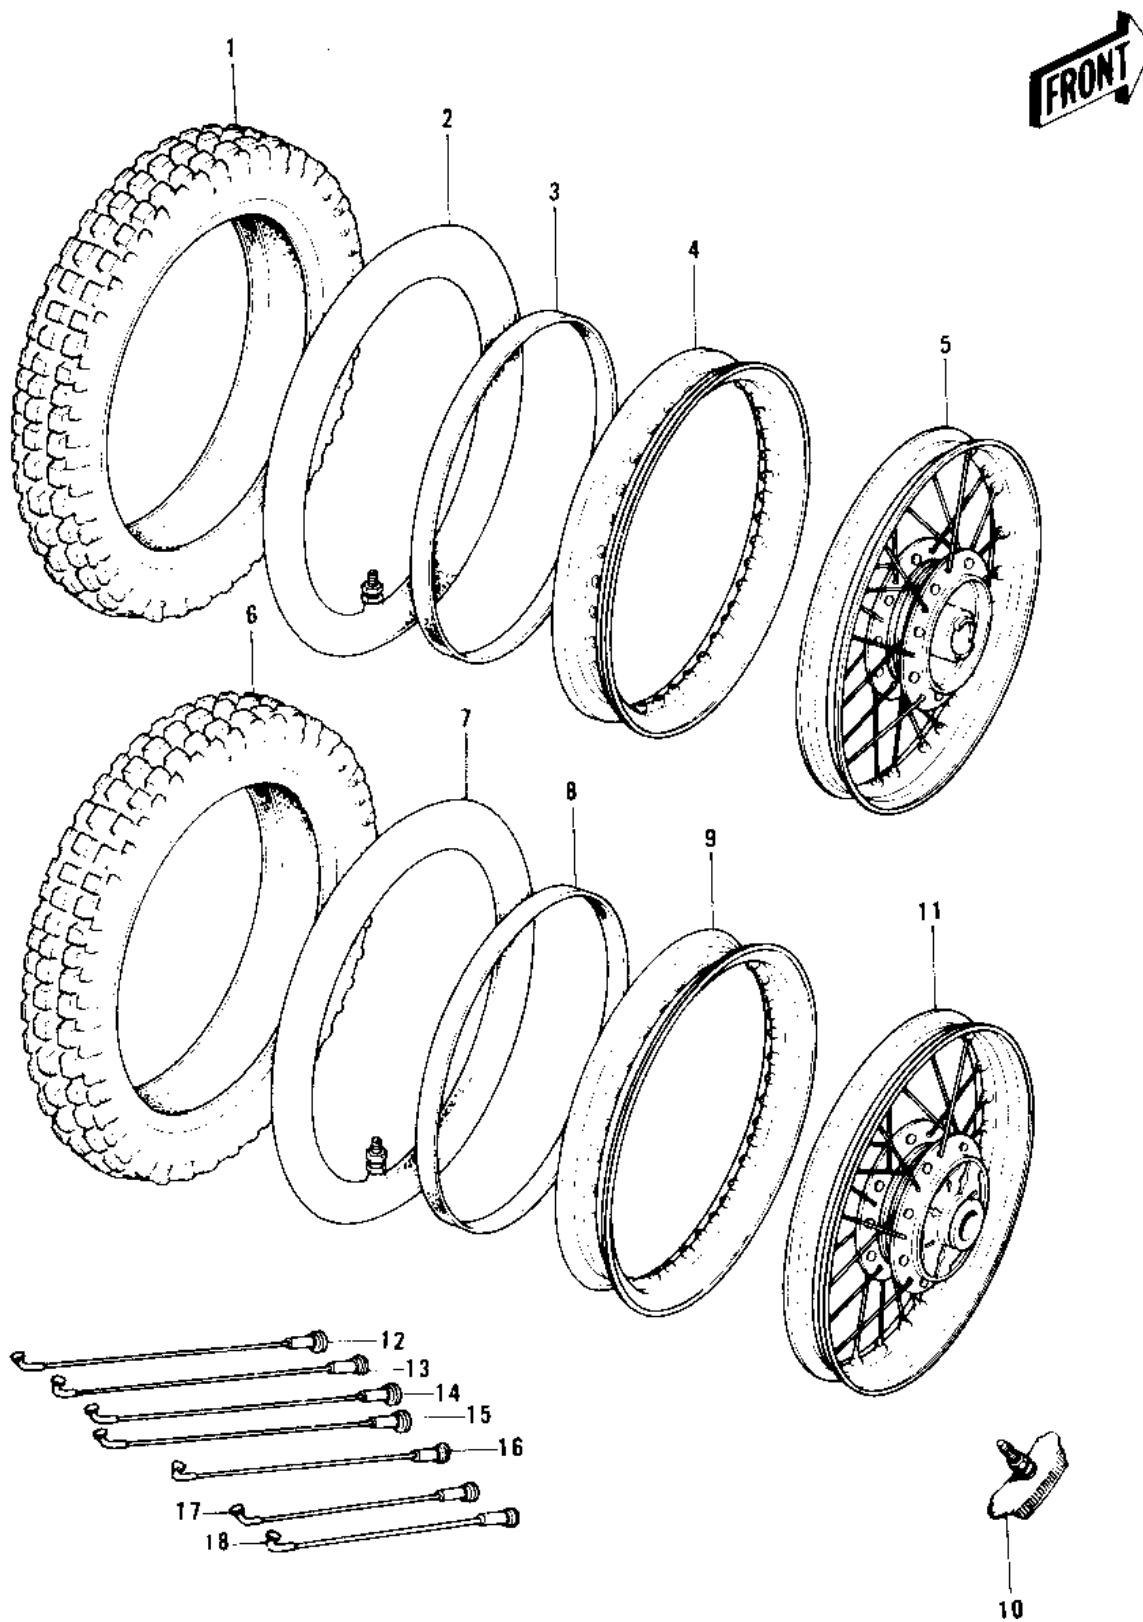

## 1974 KS125 PARTS DIAGRAM

WHEELS/TIRES ('74-'75)

## 1974 KS125 PARTS LIST

WHEELS/TIRES ('74-'75)

ITEM NAME	PART NUMBER	QUANTITY
UNAVAILABLE IN PRICE BOOK (Ref # 1)	41019-017	1
*** N.L.A. *** (Canada) (Ref # 2)	41022-025	1
BAND,RIM,3.00-21 (Ref # 3)	41023-1001	1
RIM,1.60AX21 (Ref # 4)	41025-078	1
WHEEL ASSY,FRONT (Ref # 5)	41074-037	1
UNAVAILABLE IN PRICE BOOK (Ref # 6)	41019-019	1
*** N.L.A. *** (Canada) (Ref # 7)	41022-027	1
BAND,RIM,4.00/5.10-18 (Ref # 8)	41023-1006	1
RIM 1.85BX18W (Ref # 9)	41025-044	1
PROTECTOR-BEAD 1.85B (Ref # 10)	41024-007	1
WHEEL ASSY,REAR (Ref # 11)	42048-026	1
SPOKE-ASY,FR INNER (Ref # 12)	41027-068	1
SPOKE-ASY FR OUTER (Ref # 13)	41028-068	1
SPOKE-ASY,FR (Ref # 14)	41027-069	1
SPOKE-ASY,RR INNER L (Ref # 15)	41027-070	1
SPOKE-ASY RR OUTER L (Ref # 16)	41028-069	1
SPOKE-ASY,RR INNER R (Ref # 17)	41027-071	1
SPOKE-ASY RR OUTER R (Ref # 18)	41028-070	1